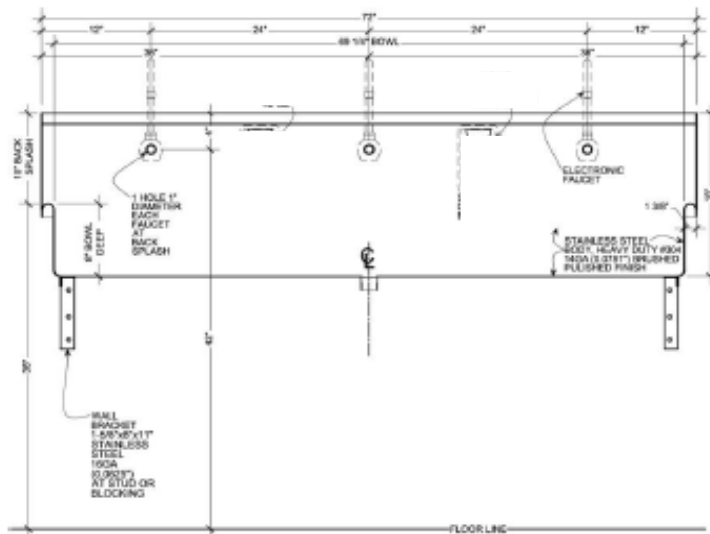

Wicketts Stainless

SPECIFICATION

WWT-7220-SF

Commercial Sink Heavy Duty
Wash Up Sink

Model Number	A	B	C	D	F
WWT-7220-SF	72	20	69	9	10

Engineering Specification:

14 gauge, type 304 stainless steel wash sink. Top 1-1/2" wide sloping top channel rims. Exposed surfaces polished to a satin finish. Supported on (3) wall brackets and clips.