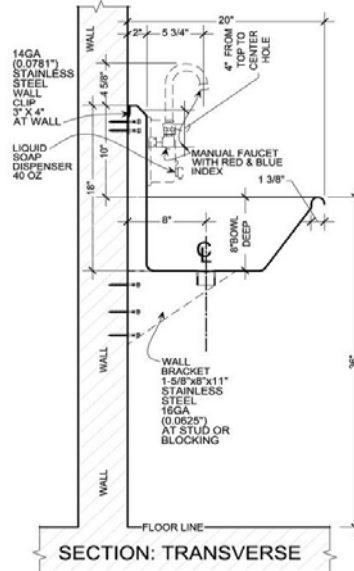

Wicketts Stainless

SPECIFICATION

WWT-7220-SF

Commercial Sink Heavy Duty
Wash Up Sink

Model Number	A	B	C	D	F
WWT-7220-SF	72	20	69	9	10

Engineering Specification:

14 gauge, type 304 stainless steel wash sink. Top 1-1/2" wide sloping top channel rims. Exposed surfaces polished to a satin finish. Supported on (3) wall brackets and clips.