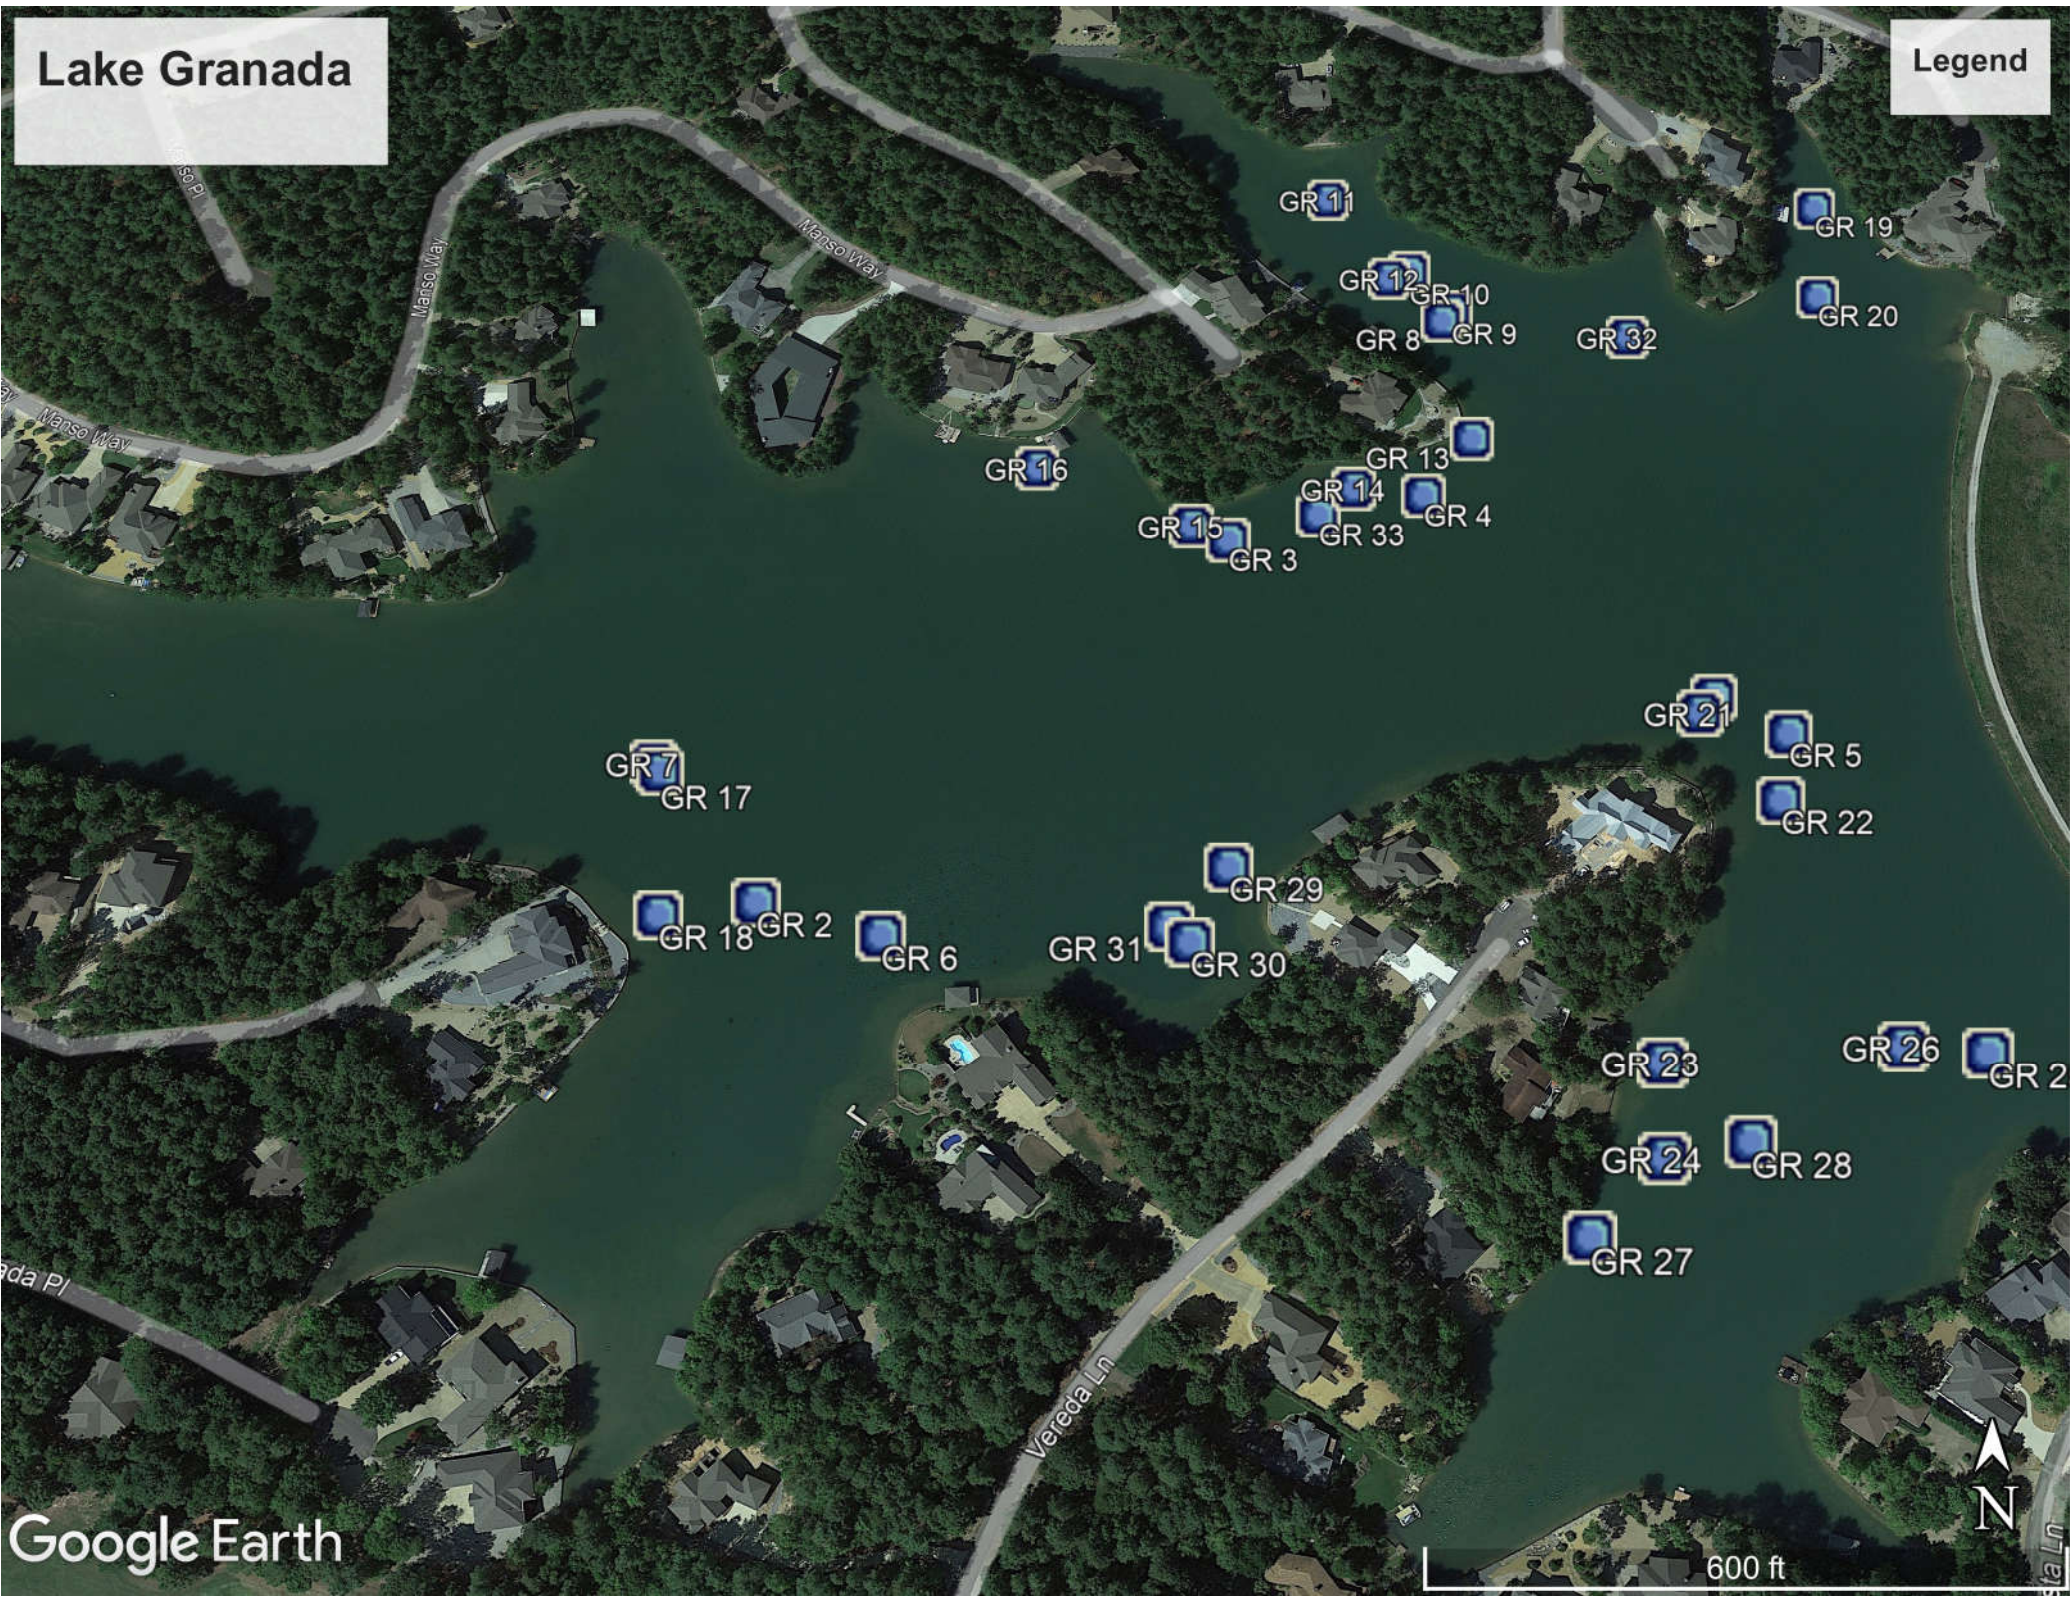

Lake Granada

Legend

Google Earth

600 ft

| Name | Lattitude | Longitude |
|-------|-------------|--------------|
| GR 1 | N34°38.739' | W092°50.975' |
| GR 2 | N34°38.695' | W092°51.192' |
| GR 3 | N34°38.777' | W092°51.085' |
| GR 4 | N34°38.788' | W092°51.037' |
| GR 5 | N34°38.731' | W092°50.959' |
| GR 6 | N34°38.689' | W092°51.165' |
| GR 7 | N34°38.725' | W092°51.217' |
| GR 8 | N34°38.835' | W092°51.027' |
| GR 9 | N34°38.837' | W092°51.025' |
| GR 10 | N34°38.848' | W092°51.034' |
| GR 11 | N34°38.869' | W092°51.054' |
| GR 12 | N34°38.847' | W092°51.040' |
| GR 13 | N34°38.803' | W092°51.023' |
| GR 14 | N34°38.790' | W092°51.054' |
| GR 15 | N34°38.780' | W092°51.094' |
| GR 16 | N34°38.795' | W092°51.131' |
| GR 17 | N34°38.723' | W092°51.216' |
| GR 18 | N34°38.693' | W092°51.213' |
| GR 19 | N34°38.867' | W092°50.925' |
| GR 20 | N34°38.841' | W092°50.930' |
| GR 21 | N34°38.736' | W092°50.979' |
| GR 22 | N34°38.717' | W092°50.964' |
| GR 23 | N34°38.664' | W092°51.000' |
| GR 24 | N34°38.646' | W092°51.002' |
| GR 25 | N34°38.665' | W092°50.931' |
| GR 26 | N34°38.667' | W092°50.949' |
| GR 27 | N34°38.632' | W092°51.020' |
| GR 28 | N34°38.649' | W092°50.984' |
| GR 29 | N34°38.702' | W092°51.089' |
| GR 30 | N34°38.687' | W092°51.098' |
| GR 31 | N34°38.690' | W092°51.102' |
| GR 32 | N34°38.830' | W092°50.980' |
| GR 33 | N34°38.783' | W092°51.063' |

Waypoints
highlighted in yellow
added in 03/2023