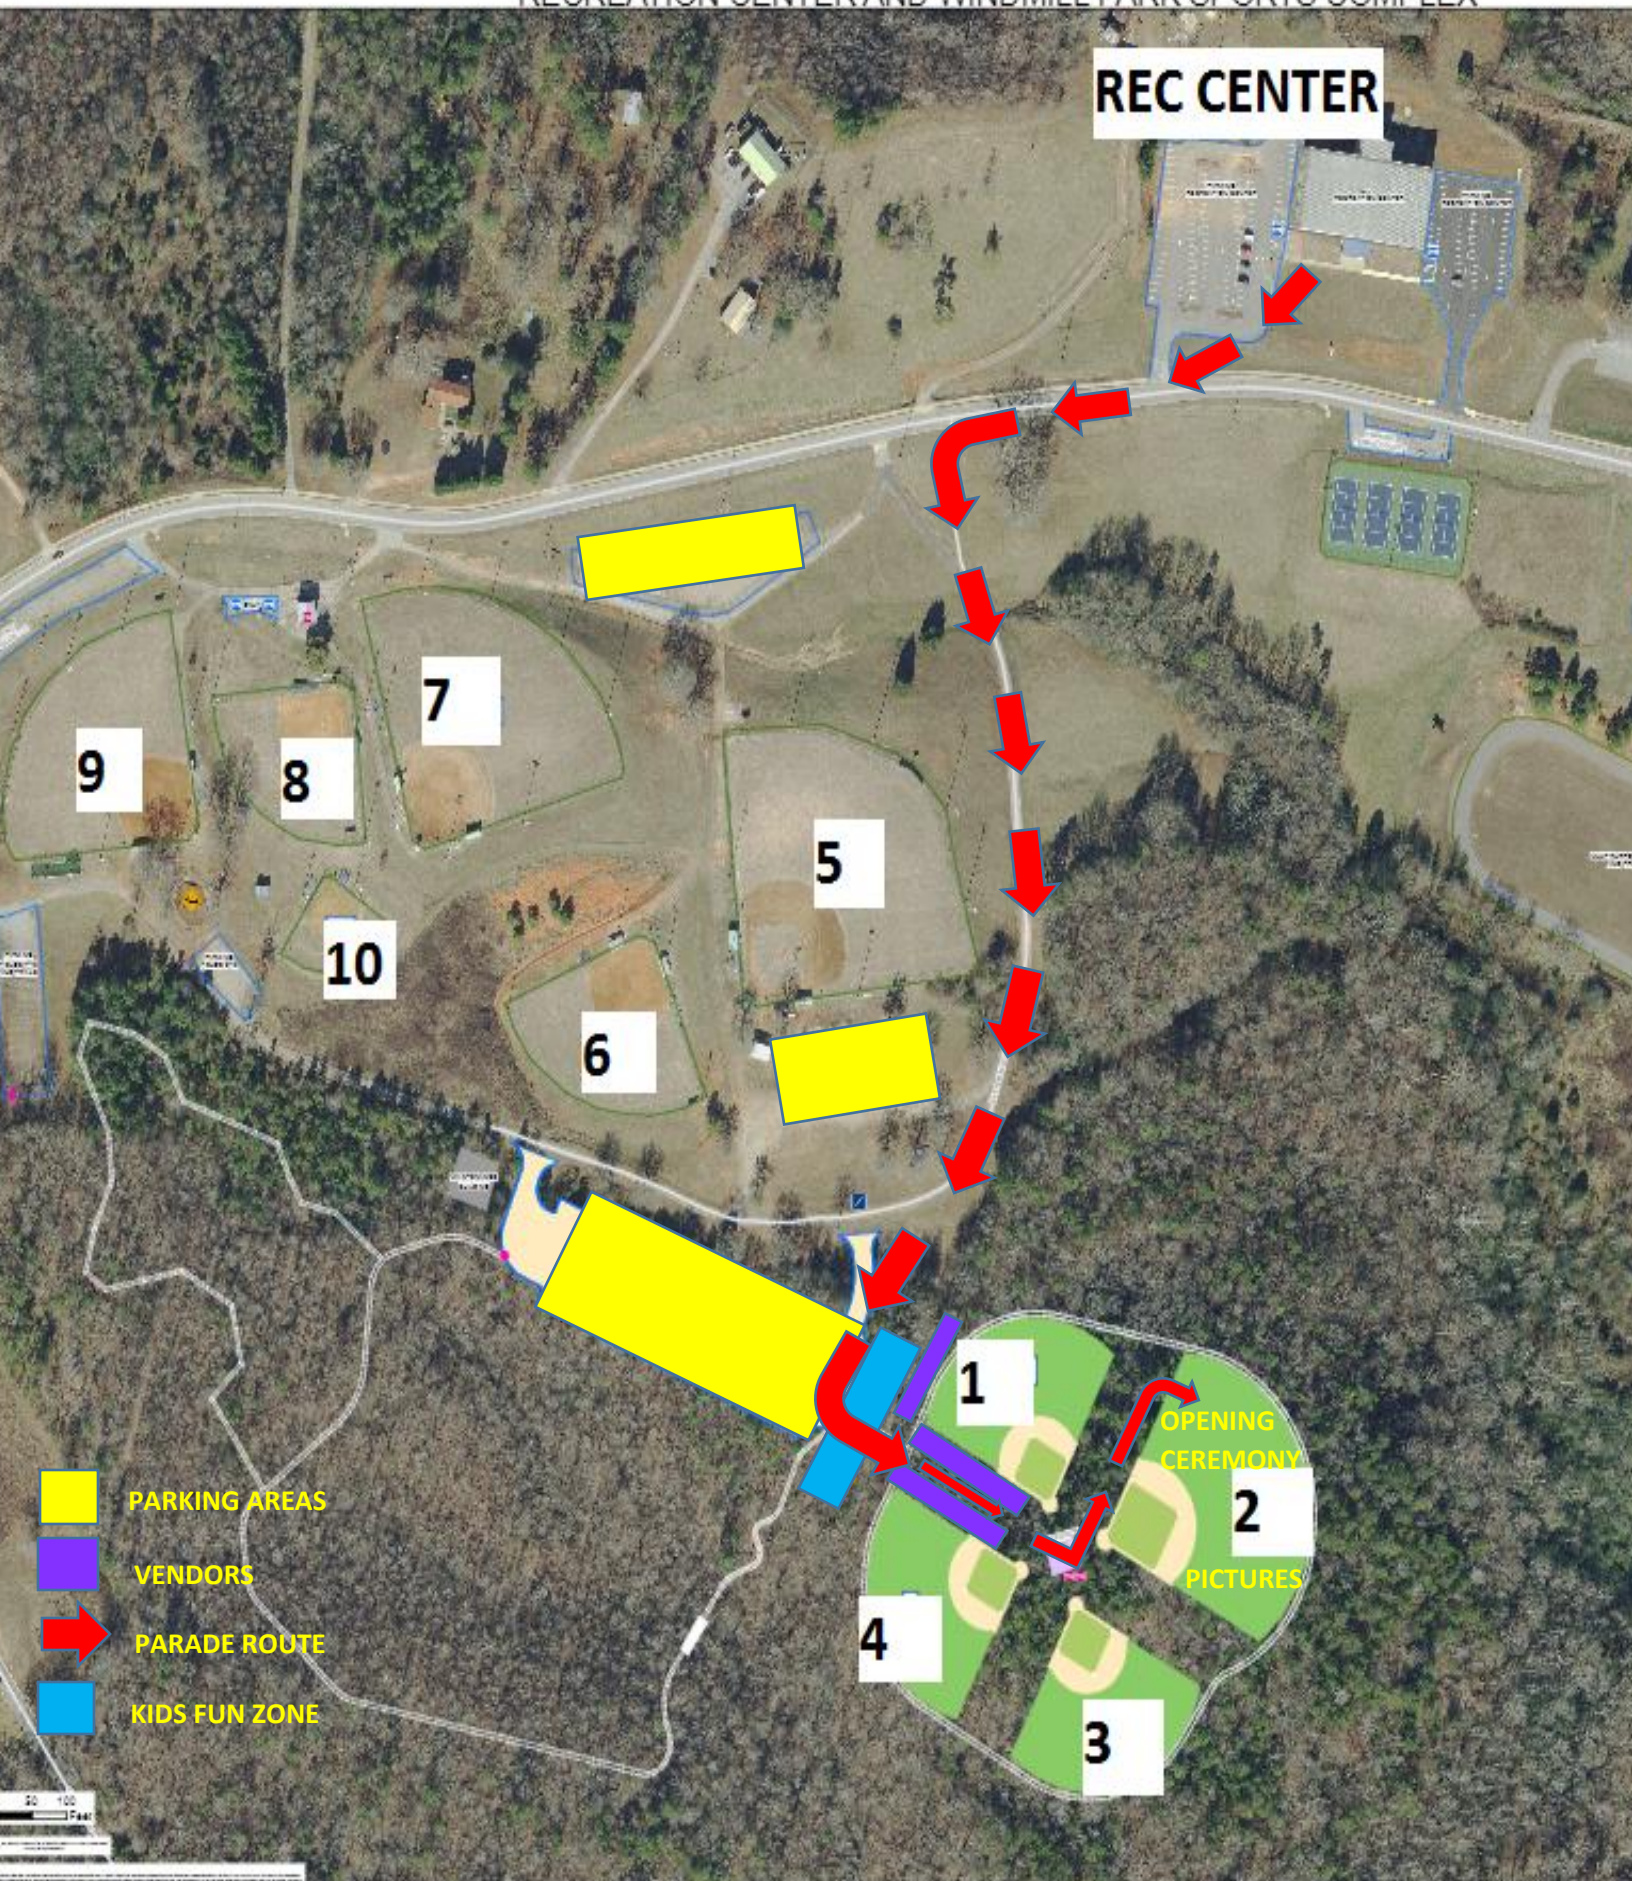

# RECREATION CENTER AND WINDMILL PARK SPORTS COMPLEX

**REC CENTER**

-  PARKING AREAS
-  VENDORS
-  PARADE ROUTE
-  KIDS FUN ZONE

OPENING CEREMONY  
PICTURES

0 50 100  
Feet