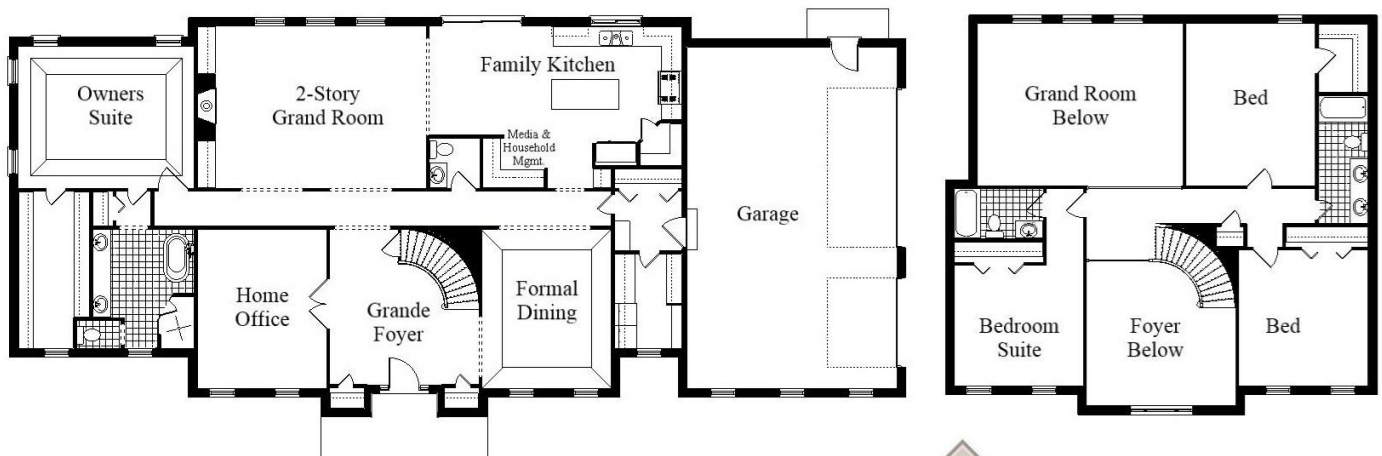

Your Land Your Style Your Home Your Way

Design + Build = Your Best Value

Grosse Pointe Hall II  
3480 Sq. Ft.

Copyright © 2019 Kraus Design Build  
All Rights Reserved

Whether we modify this plan or assist you in the creation of a Custom Home Plan all your own You  
take the Design to the Level You Choose.

The **Kraus** Company  
DESIGN BUILD

248-972-5549

Setting the New Standard