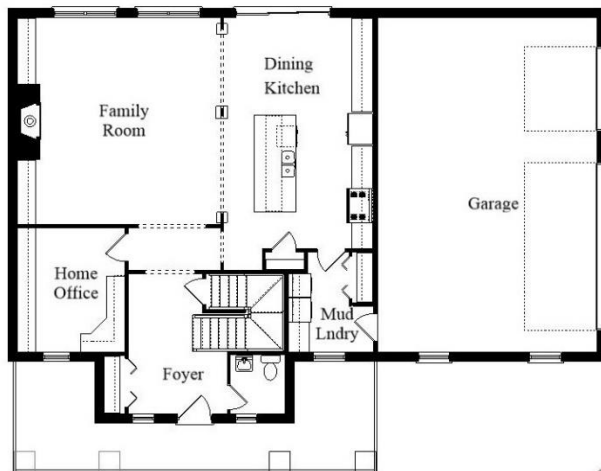

Your Land Your Style Your Home Your Way
Design + Build = Your Best Value

DuPont Field II
2525 Sq.Ft.

Copyright © 2021 Kraus Design Build

The **Kraus** Company
DESIGN BUILD

248-972-5549

Setting the New Standard

Your Land Your Style Your Home Your Way

Design + Build = Your Best Value

DuPont Field
2550 Sq.Ft.

Copyright © 2021 Kraus Design Build

248-972-5549

Setting the New Standard