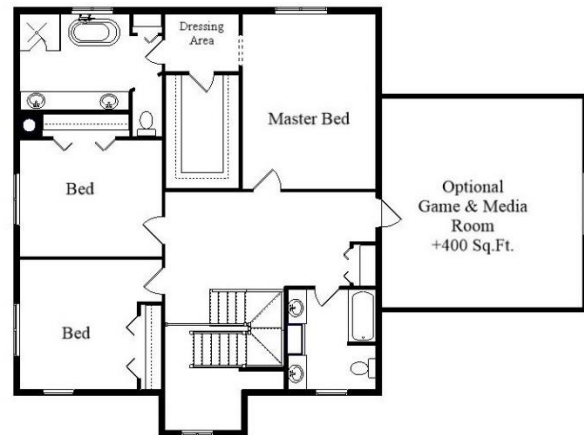

Your Land Your Style Your Home Your Way
Design + Build = Your Best Value

DuPont Field II
2525 Sq.Ft.

Copyright © 2021 Kraus Design Build

The **Kraus** Company
DESIGN BUILD

248-972-5549

Setting the New Standard

Your Land Your Style Your Home Your Way

Design + Build = Your Best Value

DuPont Field
2550 Sq.Ft.

Copyright © 2021 Kraus Design Build

248-972-5549

Setting the New Standard