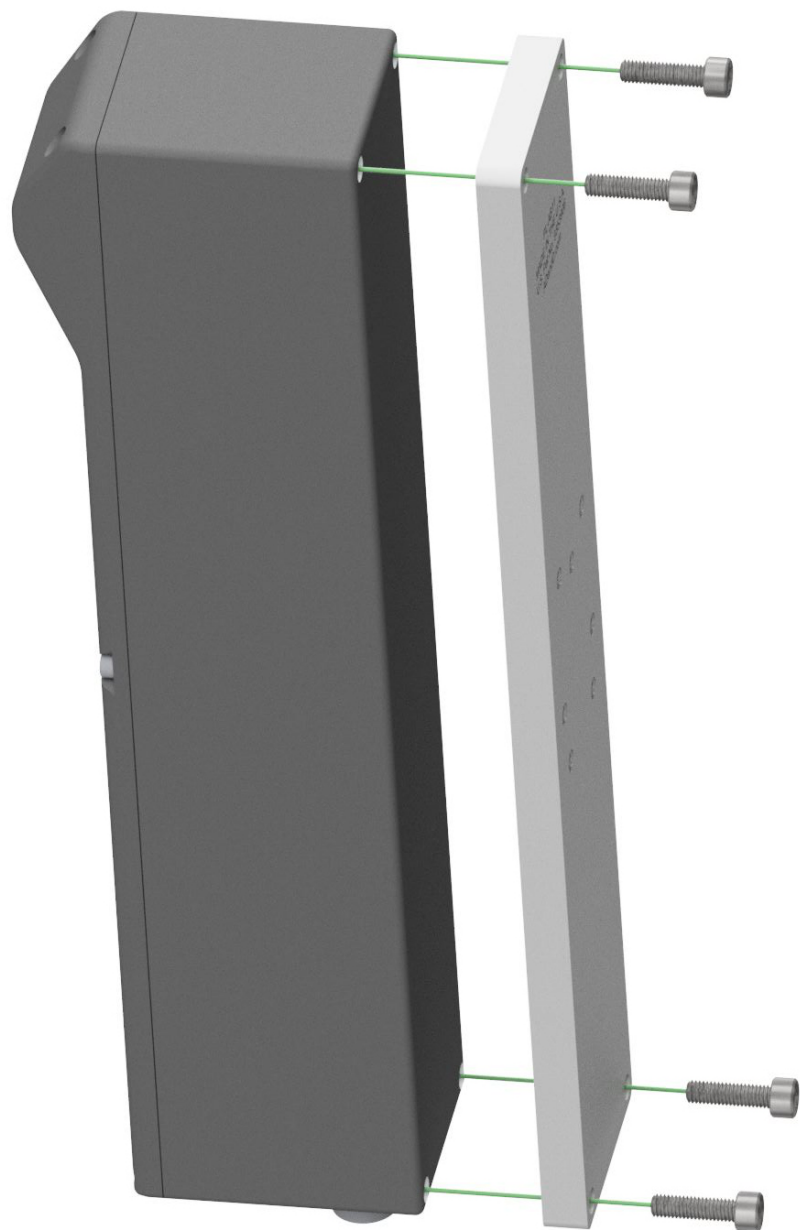

ADandD P/N PL-AB11

Mounting for LMI Gocator 2170

Mounts with included (4) S.H.C.S. - M5-0.8mm X 18mm 18-8SS

Sample Setup Application