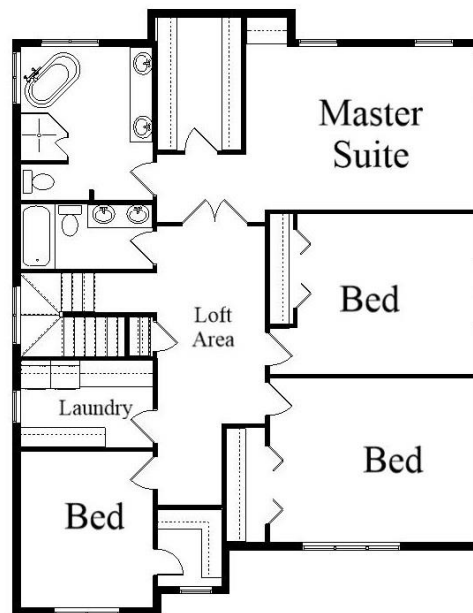

Your Land Your Style Your Home Your Way

Design + Build = Your Best Value

In Town 5022 FE
2600 Sq.Ft.

Copyright © 2018 Kraus Design
All Rights Reserved

We Welcome Your Changes
to All of Our Plans

The **Kraus** Company
DESIGN BUILD
248-972-5549