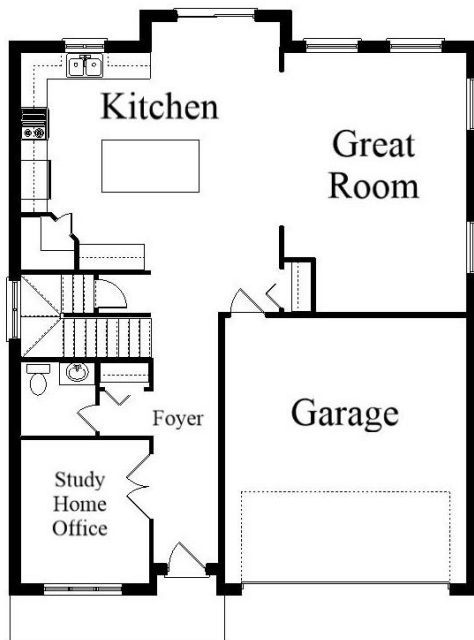

Your Land Your Style Your Home Your Way

Design + Build = Your Best Value

In Town 5022 FE
2600 Sq.Ft.

Copyright © 2018 Kraus Design
All Rights Reserved

We Welcome Your Changes
to All of Our Plans

The **Kraus** Company
DESIGN BUILD
248-972-5549