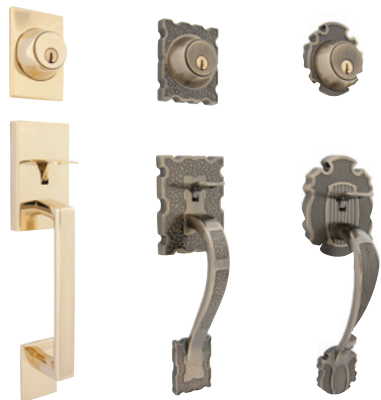

#### 40 & 46 SERIES

- For doors 1-3/8" to 1-3/4"
- Adjustable backset 2-3/8" or 2-3/4"
- 1" throw solid brass deadbolt
- Reinforced with hardened anti-saw rod
- Revolving cylinder collar
- Key locking outside, turnbutton locking inside
- Centre to centre: Early American & Park Avenue: 8-5/8", Frankfort & Grenada: 5-7/8"

#### 41 SERIES

- Dummy for inactive leaf of double doors

**MB40EA MB3**  
Early American

**40EA11P**  
Early American

**40EA15A W**  
Early American

**MB40PA MB3**  
Park Avenue

**40GR5**  
Grenada

**40FR 5**  
Frankfort

**46ME 11P**  
Metropolitan

**46PL15W**  
Plantation

**46MOUNT**

MFG #	DESIGN	FINISH	FUNCTION	KEYWAY	EZ #
40EA5K	Early American	Antique Brass	2 Piece	KW1	009843
40EA11P W	Early American	Venetian Bronze	2 Piece	WR5	091356
40EA15A W	Early American	Antique Nickel	2 Piece	WR5	078928
40EA15W	Early American	Satin Nickel	2 Piece	WR5	082756
40EA MB3S	Early American	Millennium Brass	2 Piece	SC1	068831
40EA MB3W	Early American	Millennium Brass	2 Piece	WR5	068819
40FR5K KD	Frankfort	Antique Brass	2 Piece	KW1	009844
40GR5K KD	Grenada	Antique Brass	2 Piece	KW1	035997
40PA15W	Park Avenue	Satin Nickel	2 Piece	WR5	091359
40PA MB3W	Park Avenue	Millennium Brass	2 Piece	WR5	091361
41EA MB3	Early American	Millennium Brass	Dummy	—	074309

#### 46 SERIES

- Jumbo gripset
- Centre to centre: 9-11/16"
- 2-1/8" bore required for deadbolt

MFG #	DESIGN	FINISH	FUNCTION	KEYWAY	EZ #
46ME15W	Metropolitan	Satin Nickel	2 Piece	WR5	105098
46ME11P W	Metropolitan	Venetian Bronze	2 Piece	WR5	105100
46ME MB3W	Metropolitan	Millennium Brass	2 Piece	WR5	105102
46PL15W	Plantation	Satin Nickel	2 Piece	WR5	105092
46PL11P W	Plantation	Venetian Bronze	2 Piece	WR5	105094
46PL MB3W	Plantation	Millennium Brass	2 Piece	WR5	105096
46MOUNT	—	—	—	—	105103