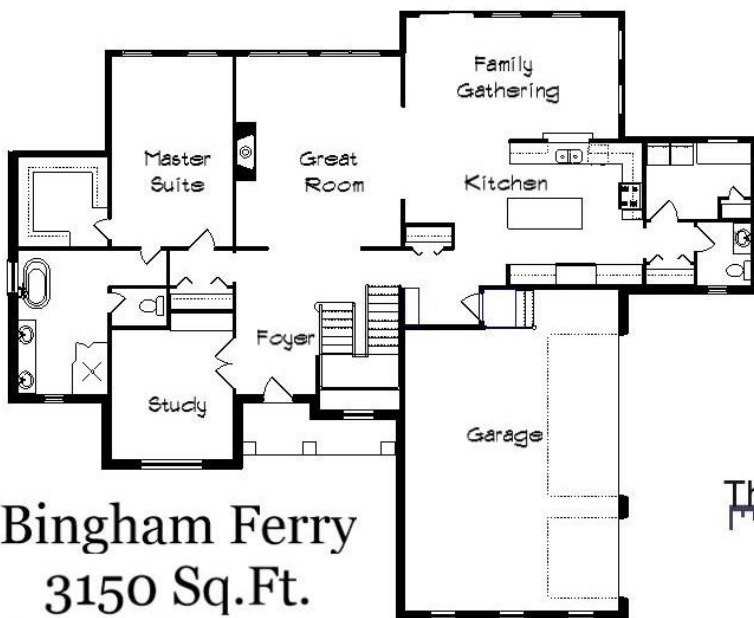

Your Land Your Style Your Home Your Way
Design + Build = Your Best Value

Bingham Ferry
3150 Sq.Ft.

Copyright © 2019 Kraus Design Build
All Rights Reserved

The **Kraus** Company
DESIGN BUILD
248-972-5549

Setting the New Standard Since 1987