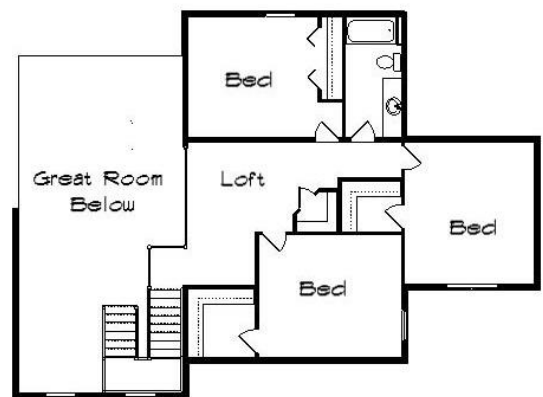

Your Land Your Style Your Home Your Way
Design + Build = Your Best Value

Bingham Ferry
3150 Sq.Ft.

Copyright © 2019 Kraus Design Build
All Rights Reserved

The **Kraus** Company
DESIGN BUILD
248-972-5549

Setting the New Standard Since 1987