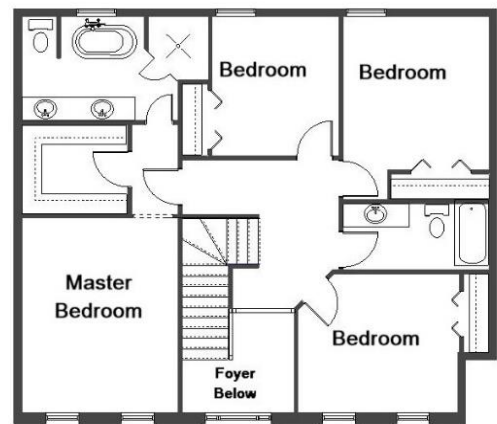

Your Land Your Style Your Home Your Way
Design + Build = Your Best Value

www.krausbuild.com

The Preston
2375 Sq.Ft.

Copyright © 2017 Kraus Design
All Rights Reserved

The **Kraus** Company
DESIGN BUILD

248-972-5549

Setting the New Standard

Your Land Your Style Your Home Your Way

Design + Build = Your Best Value

The Preston
2375 Sq.Ft.

Copyright © 2017 Kraus Design
All Rights Reserved

The **Kraus** Company
DESIGN BUILD