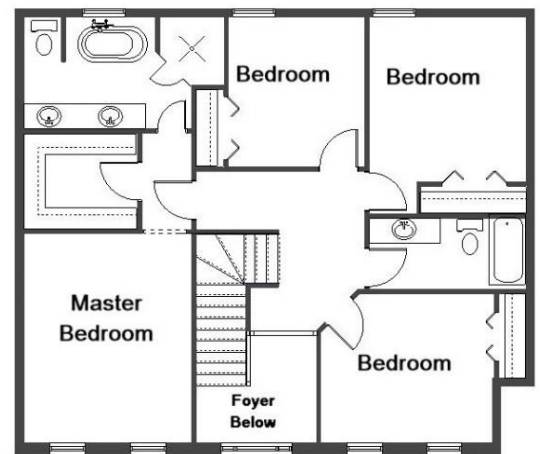

Your Land Your Style Your Home Your Way
Design + Build = Your Best Value

www.krausbuild.com

The Preston
2375 Sq.Ft.

Copyright © 2017 Kraus Design
All Rights Reserved

The **Kraus** Company
DESIGN BUILD

248-972-5549

Setting the New Standard

Your Land Your Style Your Home Your Way

Design + Build = Your Best Value

The Preston
2375 Sq.Ft.

Copyright © 2017 Kraus Design
All Rights Reserved

The **Kraus** Company
DESIGN BUILD