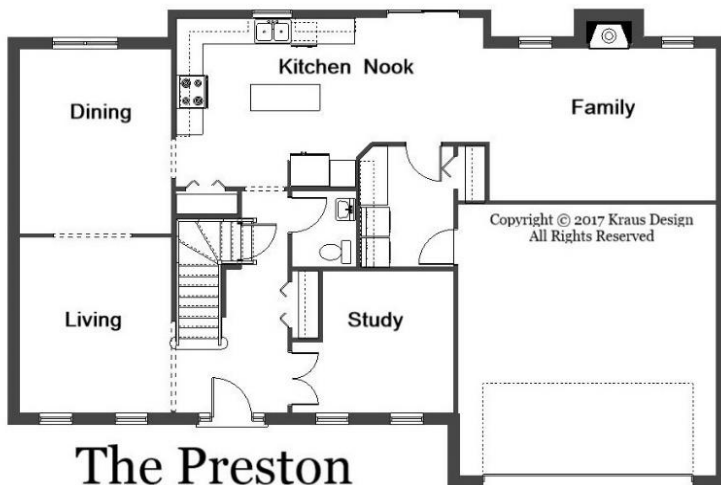

Your Land Your Style Your Home Your Way
Design + Build = Your Best Value

www.krausbuild.com

The Preston
2375 Sq.Ft.

Copyright © 2017 Kraus Design
All Rights Reserved

The **Kraus** Company
DESIGN BUILD

248-972-5549

Setting the New Standard

Your Land Your Style Your Home Your Way

Design + Build = Your Best Value

The Preston
2375 Sq.Ft.

Copyright © 2017 Kraus Design
All Rights Reserved

The **Kraus** Company
DESIGN BUILD