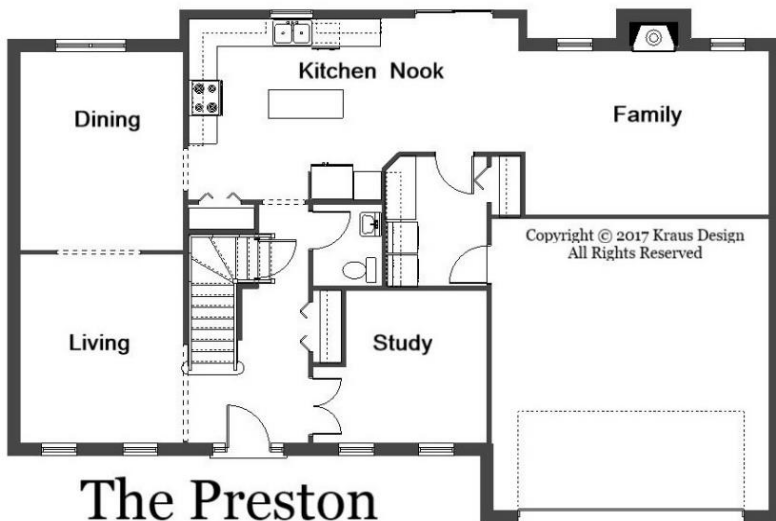

Your Land Your Style Your Home Your Way
Design + Build = Your Best Value

www.krausbuild.com

The Preston
2375 Sq.Ft.

Copyright © 2017 Kraus Design
All Rights Reserved

The **Kraus** Company
DESIGN BUILD

248-972-5549

Setting the New Standard

Your Land Your Style Your Home Your Way

Design + Build = Your Best Value

The Preston
2375 Sq.Ft.

Copyright © 2017 Kraus Design
All Rights Reserved

The **Kraus** Company
DESIGN BUILD