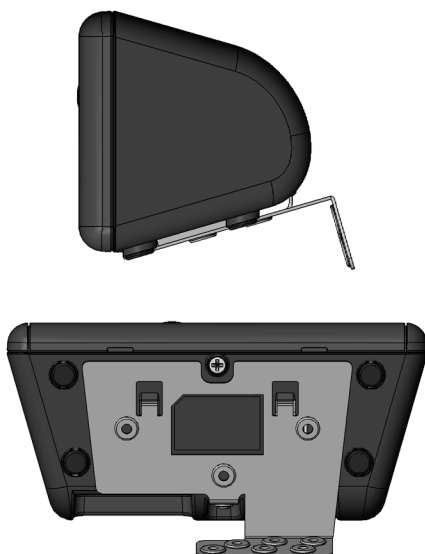

SPECIFICATION

The MediaHub Mini Desktop focuses on simplicity, providing guests with the most important and universally accepted mobile connections to charge and play. USB ports offer fast charging for mobile devices, including tablets while the Bluetooth allows guests to listen to their music over the TV speakers without docking their devices. HDMI is the universal method for guests to connect their mobile phones, tablets, laptops and cameras to in-room TV.

- All the great features of the MediaHub Mini, in a desktop design.
- Automatic input switching via HDMI-CEC for any CEC enabled TV (automatic input switching for older displays using optional RS232 cable).
- Bluetooth for wireless audio playback on the TV speakers.
- HDMI Certified.
- Two high-current USB ports are available to charge smart phones, tablets and other devices simultaneously.
- Small footprint with an elegant design to fit most hotel room decor.
- Audio jack option for audio playback on the TV speakers.
- Simultaneous charge and play for guests.

SPECIFICATION

Audio

- Bluetooth wireless audio playback.
- Pair smart phones and tablets to stream music wirelessly to the in-room TV speakers.
- 3.5mm Line-in Jack.

Audio/Video

- HDMI Certified.
- Guests can connect their laptops, tablets, smartphones, digital cameras and much more.
- They can enjoy high definition audio and video on the in-room TV with a single HDMI connection.

Mounting Options

Edge Mount | PRJ-28-002

General Product Information

Colour(s)	Black		
Dimensions	W	H	D
Inches	5.11"	2.56"	2.56"
mm	130	65	65
USB Ports	2.1A & 1.0A		

Package Contents

- 1 x MediaHub Mini Desktop Unit
- 1 x Adhesive Pad
- 1 x Power Adaptor (not included in box, see note below)
- 1 x Cable Retaining Bracket (TBA)