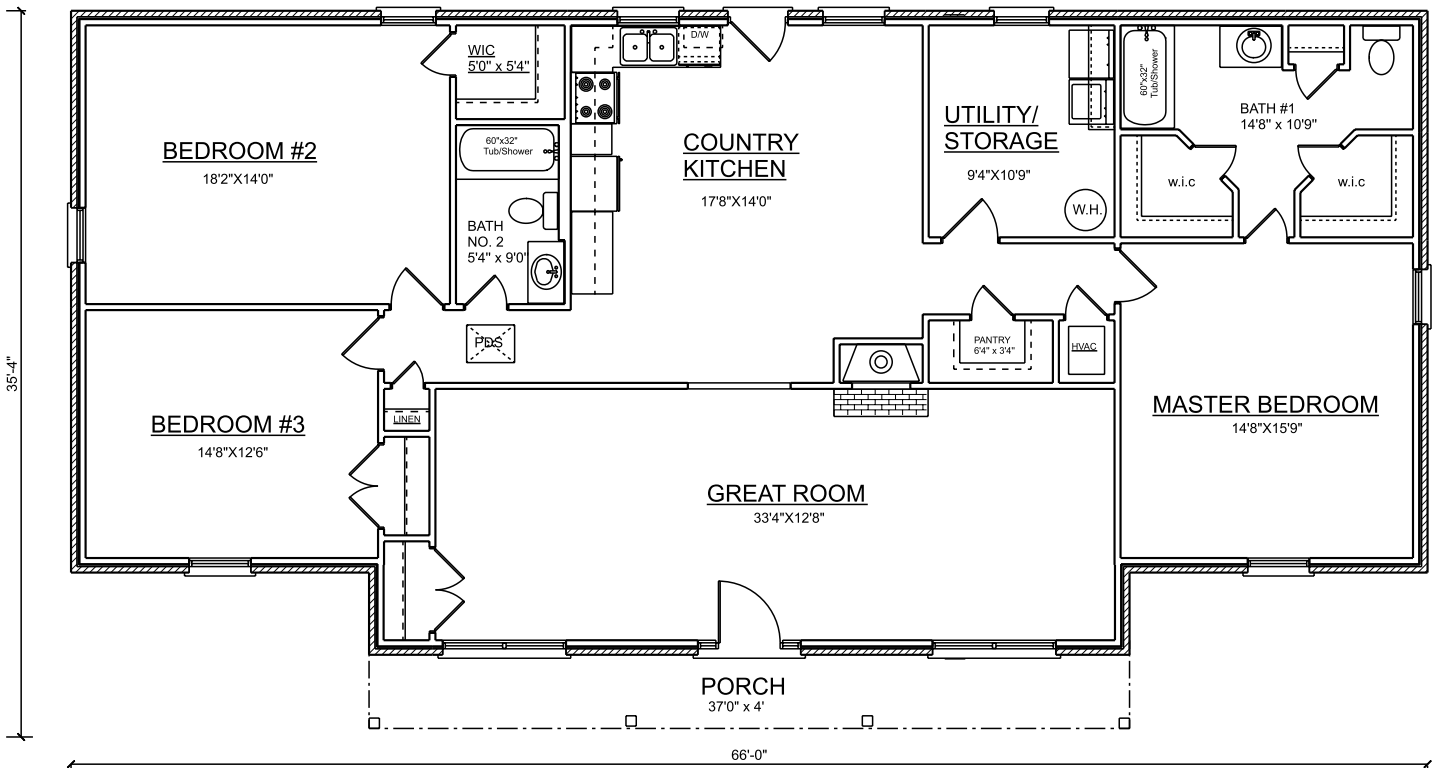

# THE CHARLOTTE

\$  
Subject to change  
Date: 8/2019  
Initials: C.S

1952 living sq. ft.  
148 porch sq. ft.

Alabama Better Built Homes, Inc.  
2203 Howard Murfee Blvd.  
Prattville, AL 36066  
334-285-6380

MEASUREMENTS AS SHOWN ARE NOT INTENDED TO BE EXACT, THEREFORE ARE NOT GUARANTEED AS SHOWN