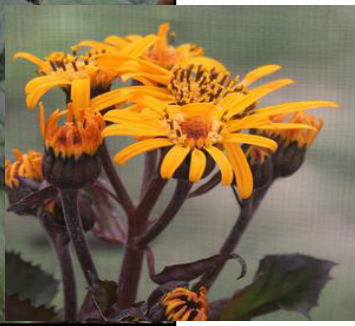

# LIGULARIA, KING KONG

## FEATURES:

- \*Mix this large, dark leafed ligularia with large hostas - they look stunning together
- \*Golden orange flowers in late summer

**PLANT IN SHADE & KEEP MOIST**

**HEIGHT:** 3-4'

**ZONE:** 4 - 9