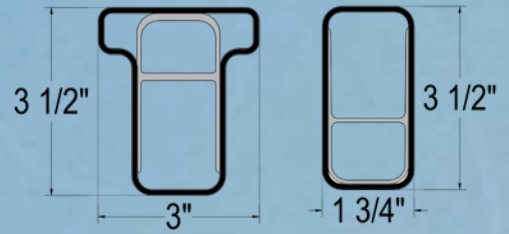

1000 Series Profile Shape:

3" TOP RAIL

White Tan Almond Clay

Top & Bottom Rails Are Reinforced With Aluminum Channels