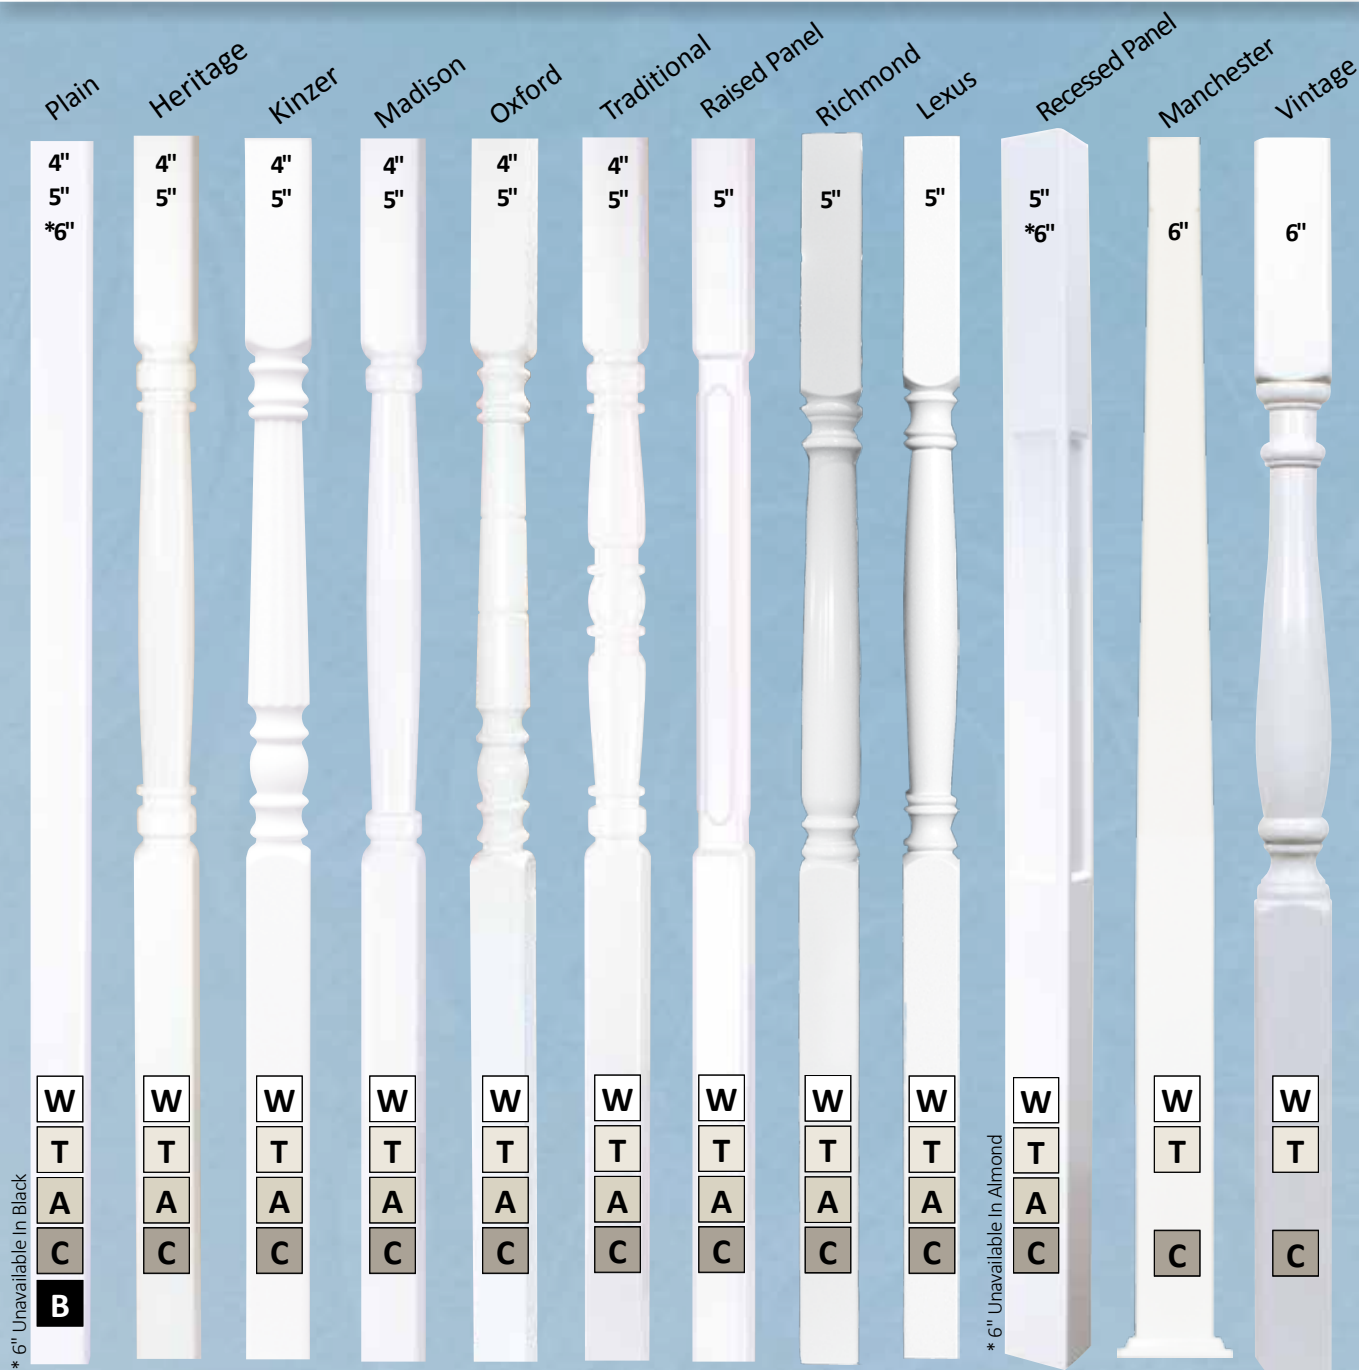

LED ACCENT LIGHT KITS

INCLUDES
LED Light Fixture, Wiring & Hardware

Easy Plug™ Connector

LED - Clear White or Warm Yellow
FITS 4" POST - Wattage: 0.75 Watts

4" & 5" Vinyl Newel Posts

Heritage

Kinzer

Madison

Plain

Recessed Panel

Lexus

2" x 4" x 32" Plain Half Post
2" x 4" x 38" Plain Half Post
2" x 4" x 44" Plain Half Post

4" x 32" Plain
4" x 38" Heritage
4" x 38" Kinzer
4" x 38" Madison
4" x 38" Lexus
4" x 38" Plain
4" x 48" Plain
4" x 54" Heritage (Step)
4" x 54" Kinzer (Step)
4" x 54" Madison (Step)
4" x 54" Lexus (Step)
4" x 54" Plain

5" x 38" Heritage
5" x 38" Recessed Panel
5" x 38" Plain
5" x 54" Heritage (Step)
5" x 54" Recessed Panel (Step)
5" x 54" Plain

100 Series Structural Vinyl Porch Posts

WHITE • TAN • ALMOND • CLAY • BLACK

4" & 5" x 108" Post Styles

- 4" • 5" x 108" Heritage*
- 4" • 5" x 108" Kinzer*
- 4" • 5" x 108" Madison*
- 4" • 5" x 108" Oxford*
- 4" • 5" x 108" Plain*
- 4" • 5" x 108" Traditional*

* Offered As Hollow Posts