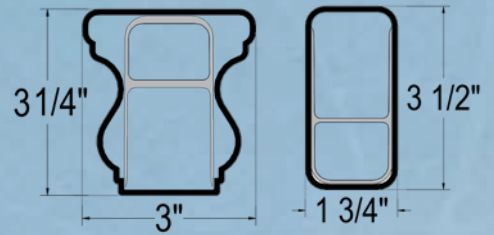

3000 Series Profile Shape:

3" TOP RAIL

White Tan Almond Clay Black

3000 SERIES
MODEL ONLY

Top & Bottom Rails Are Reinforced With Aluminum Channels