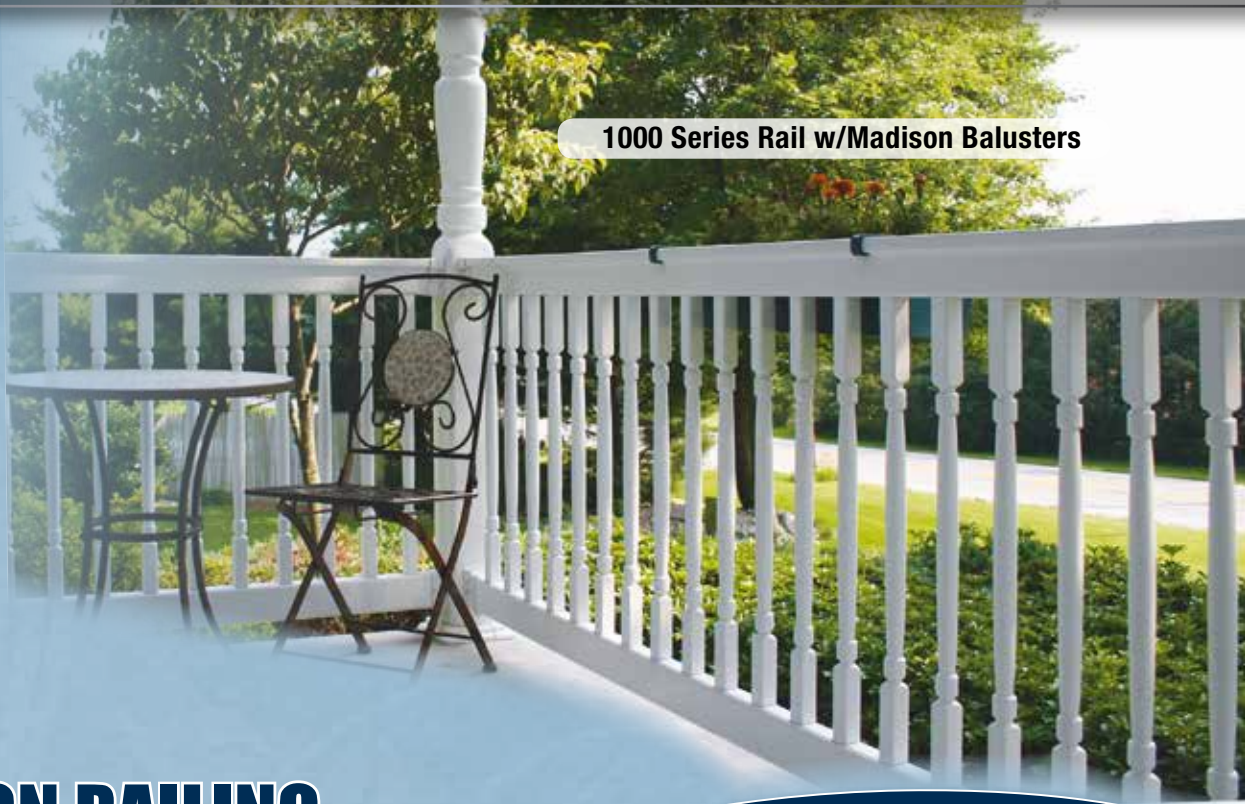

White

Tan

Almond

Clay

1000 Series Rail w/Heritage Balusters

1000 Series Rail w/Madison Balusters

White

Almond