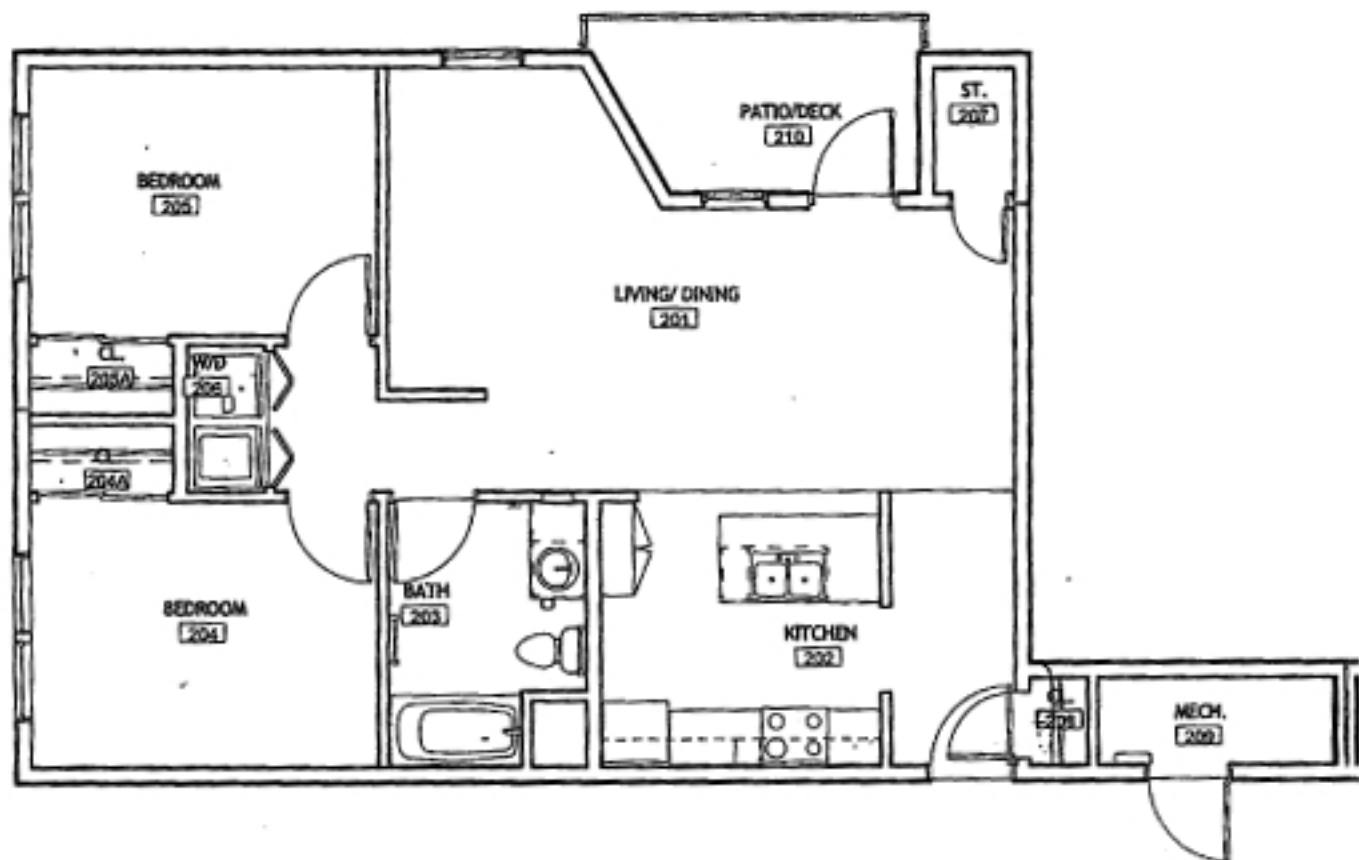

WINDSOR MEADOWS APARTMENT HOMES
FLOOR PLANS

UNIT TYPE 1 - 1 BED 1 BATH, 650 S.F.

NIT TYPE 2A - 2 BED, 1 BATH, 900 S.F.

UNIT TYPE 3 - 3 BED 1.75 BATH, 1150 S.F.