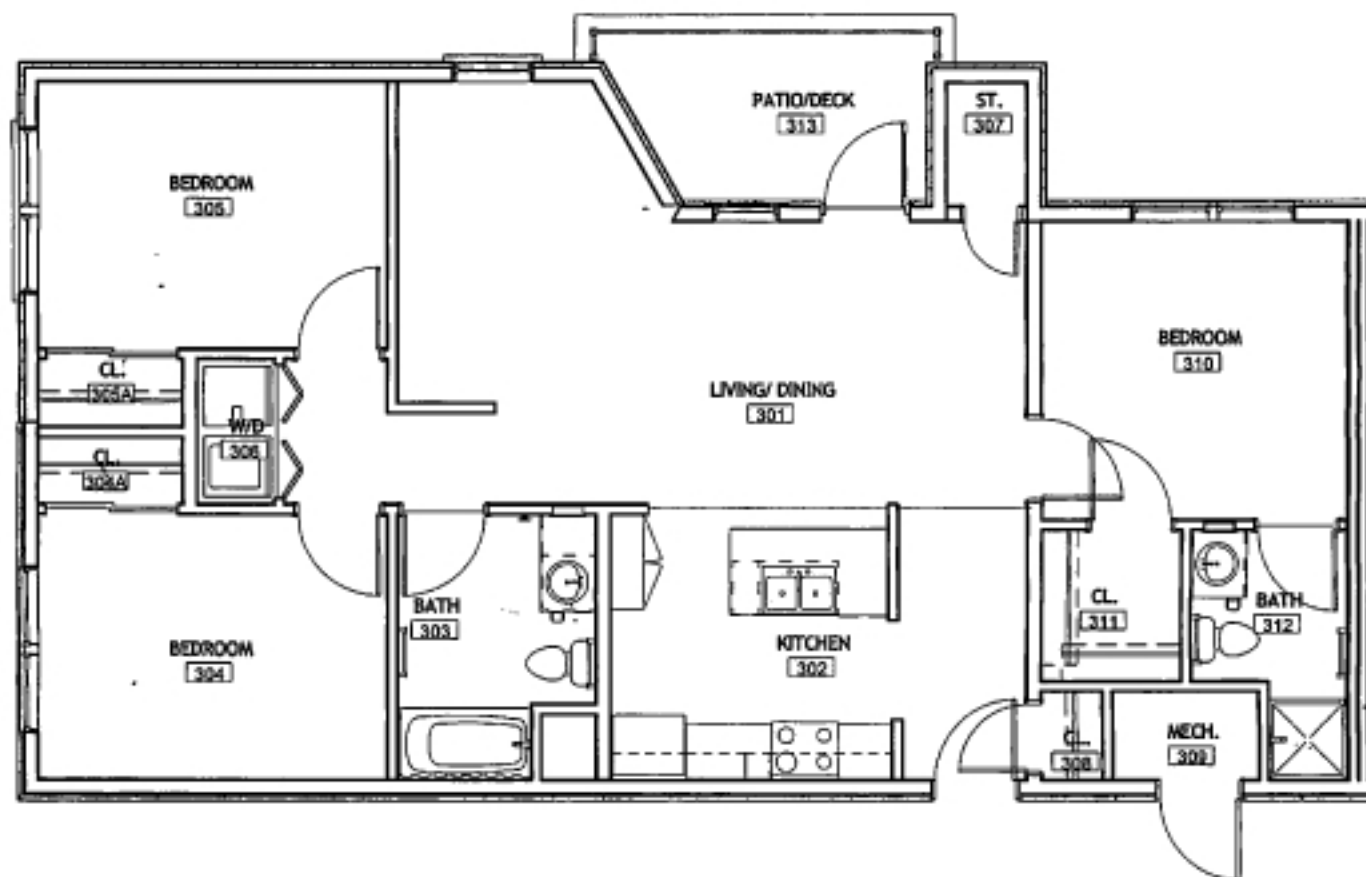

WINDSOR MEADOWS APARTMENT HOMES
FLOOR PLANS

UNIT TYPE 1 - 1 BED 1 BATH, 650 S.F.

NIT TYPE 2A - 2 BED, 1 BATH, 900 S.F.

UNIT TYPE 3 - 3 BED 1.75 BATH, 1150 S.F.