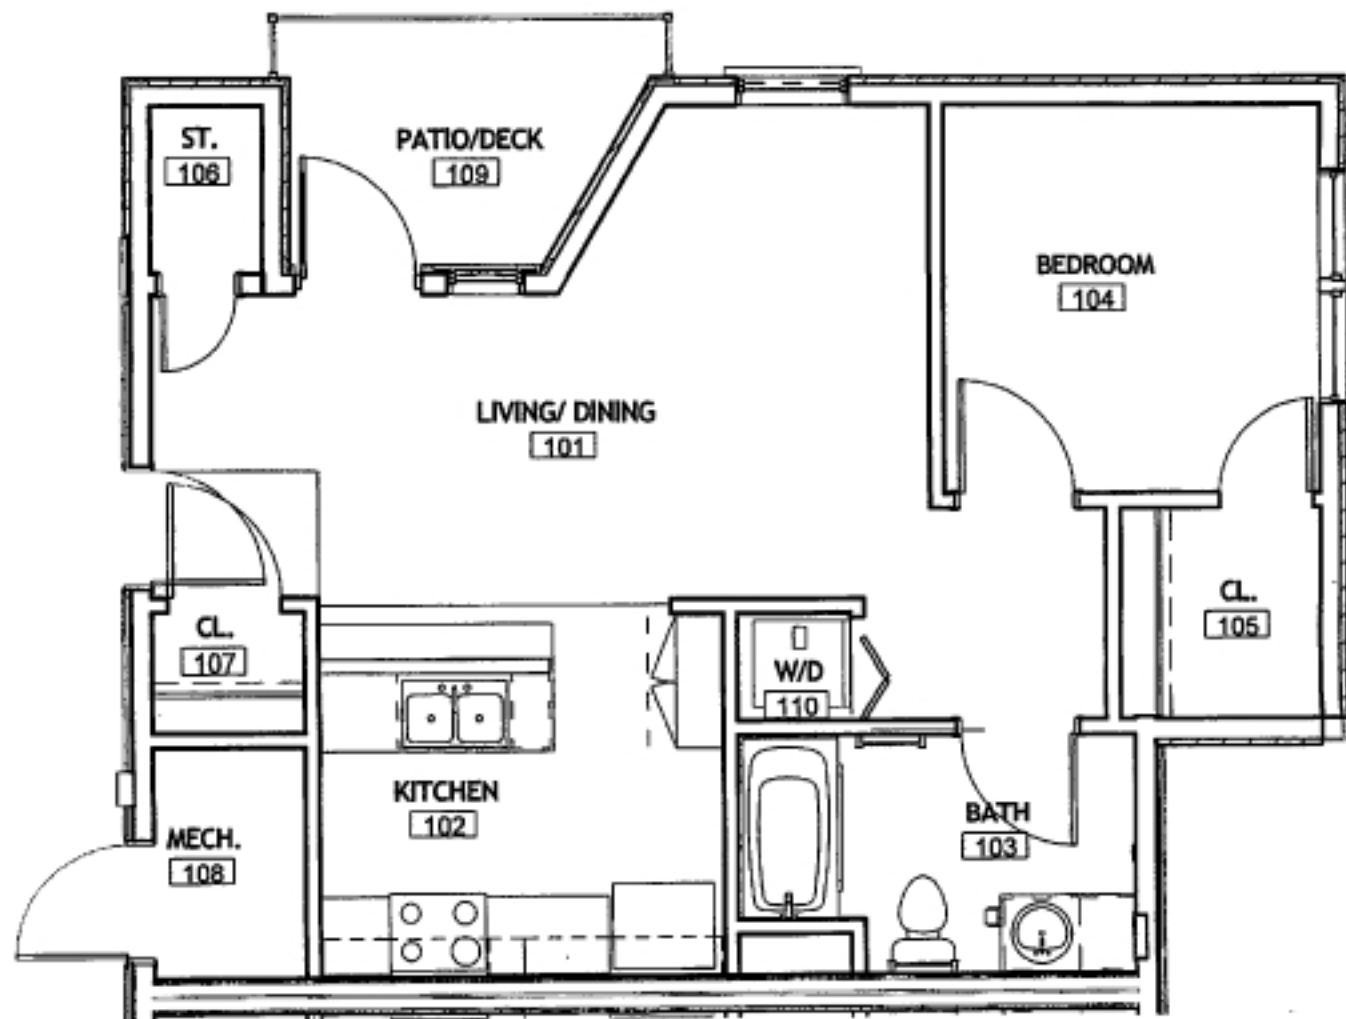

WINDSOR MEADOWS APARTMENT HOMES
FLOOR PLANS

UNIT TYPE 1 - 1 BED 1 BATH, 650 S.F.

NIT TYPE 2A - 2 BED, 1 BATH, 900 S.F.

UNIT TYPE 3 - 3 BED 1.75 BATH, 1150 S.F.