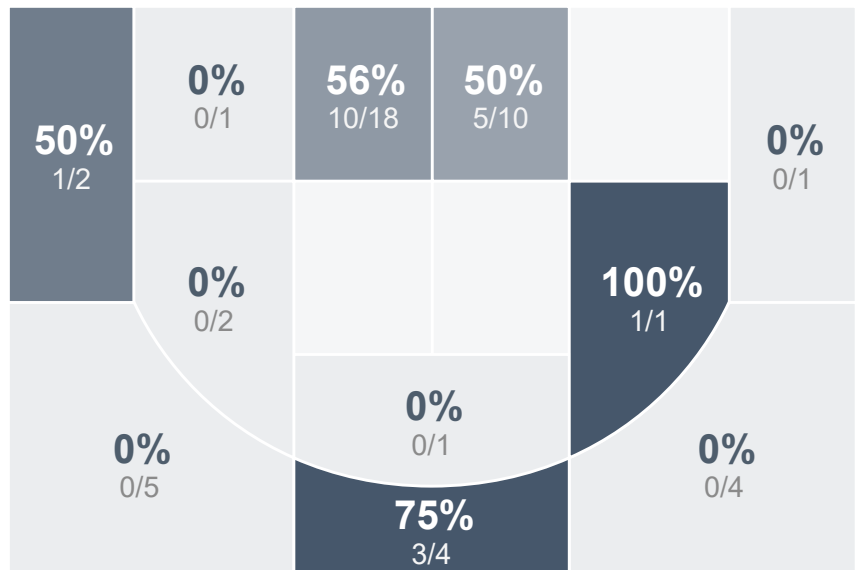

Minot High School