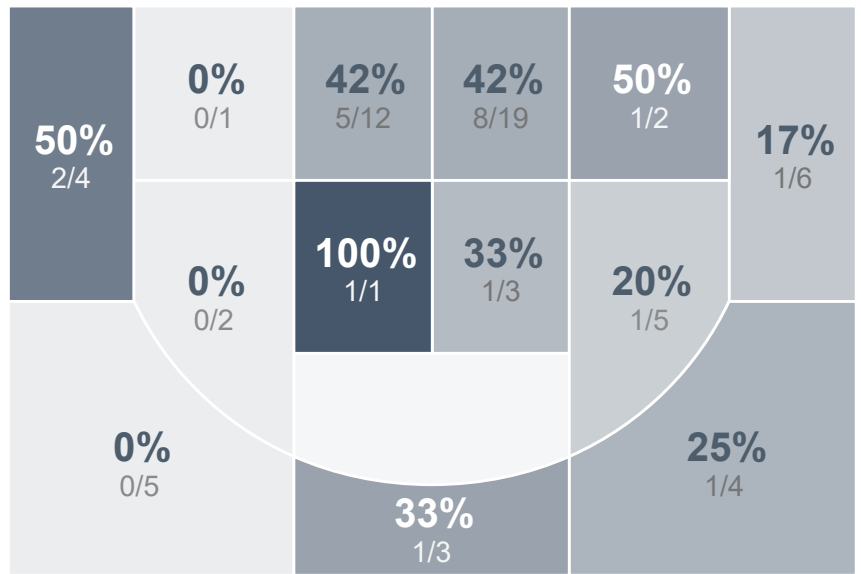

LEGACY GIRLS VARSITY