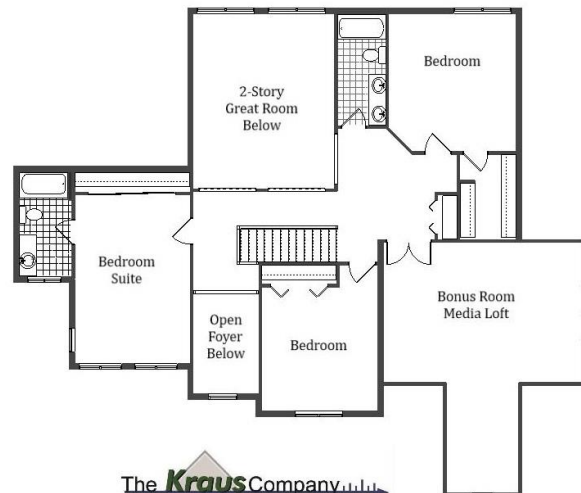

The **Kraus** Company
DESIGN BUILD

248-972-5549

Setting the New Standard