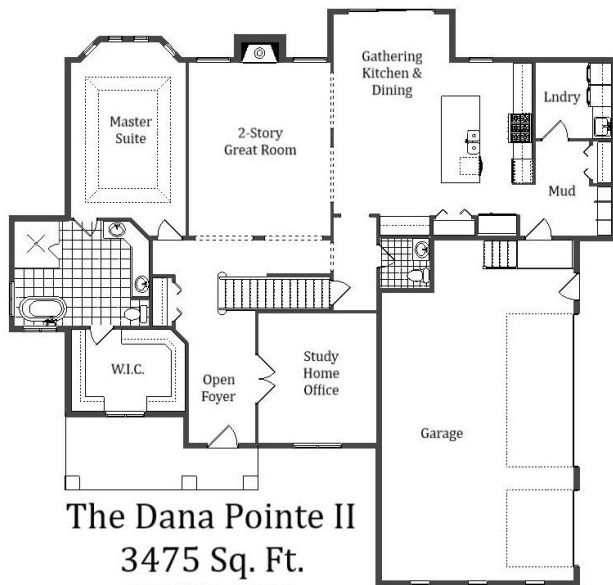

Your Land Your Style Your Home Your Way

Design + Build = Your Best Value

The Dana Pointe II
3475 Sq. Ft.