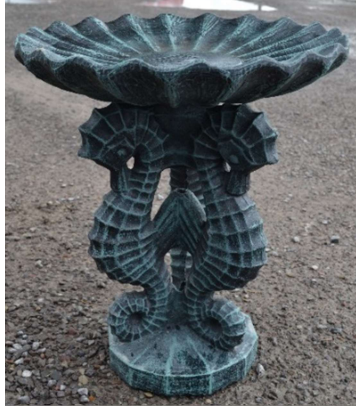

1 PC Butterfly Bird Bath
 B252
 \$85.00
 H: 22.5" D: 15.5"

Jr Serrated Top D: 16"
 BT202
 \$35.00
 Jr Seahorse Base H: 18"
 B202
 \$50.00

Sr Octagon Top D: 28"
 BT211
 \$75.00
 Festooned H: 33"
 B229
 \$105.00
 Set \$175

2 PC Rose Bird Bath
 BT302
 \$85.00
 H: 16" D: 15"

1 PC Flower BB
 B221
 \$85
 H: 19.5" D: 17"

1 PC Flower BB with Bird
 B221
 \$ 85
 H: 16" D: 11"

Fluted Top D: 20"
 BT208
 \$55.00
 Lane Base H: 23"
 B213
 \$55.00

Octagon Top D: 21"
 B217
 \$55.00
 Octagon Base H: 25"
 BT212
 \$55.00

Garden Hat BB
BT224
\$175.00
HT: 35" W: 17"

Sr Serrated Top D: 26"
BT201
Antique Base H: 38"
B233
\$175.00

Log Slab Top
BT215
Egret Base
B270
\$150.00