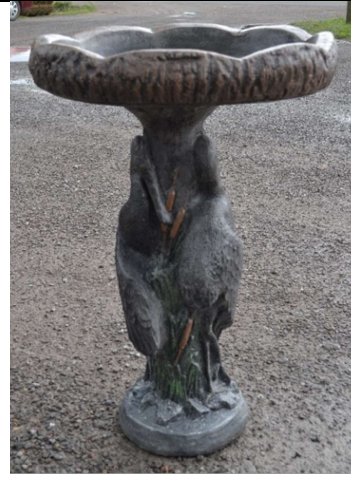

1 PC Butterfly Bird Bath
 B252
 \$85.00
 H: 22.5" D: 15.5"

Jr Serrated Top D: 16"
 BT202
 \$35.00
 Jr Seahorse Base H: 18"
 B202
 \$50.00

Sr Octagon Top D: 28"
 BT211
 \$75.00
 Festooned H: 33"
 B229
 \$105.00
 Set \$175

Fairy Bird Bath
 BT225
 \$145.00
 H: 19" D: 15.5"

Heron Bird Bath 2PC
 BT223
 \$90.00
 H: 20" D: 16"

Large Sunflower Top
 BT301
 Gerbera Base
 B218A
 H: 33" D: 25.5"
 \$150.00

Swan Base H: 22"
 B2261A
 Jr Tulip Top D: 22"
 BT205
 \$150.00

Octagon Top D: 21"
 B217
 \$55.00
 Octagon Base H: 25"
 BT212
 \$55.00

Garden Hat BB
BT224
\$175.00
HT: 35" W: 17"

Sr Serrated Top D: 26"
BT201
Antique Base H: 38"
B233
\$175.00

Log Slab Top
BT215
Egret Base
B270
\$150.00

Lady Tulip Top
BT204
Lady Catawba Base HT: 24"
B205
\$175

Sunflower Top D: 22"
BT213
\$55.00
Fluted Base HT: 22"
B218
\$55.00

Jr Lane Top
BT207
\$55.00
Teen Catawba Base
B207
\$30.00

JR Tulip Top W: 24"
BT205
\$55.00
Catawba Base HT: 24"
B206
\$55.00