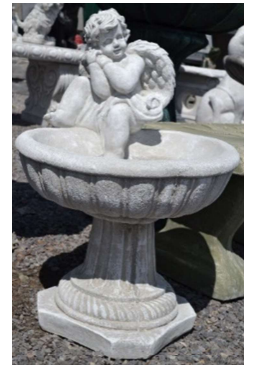

Sr Lane Top D: 23"
BT206
\$60.00
Fern Leaf Base 31"
B210
\$55.00

Sr Serrated Top BT201
Sr Seahorse Base B201
\$250
HT: 32" W: 27" D: 27"

Set \$335

Easter Island
BT227
\$160.00
HT: 27" D:14"

Fairy Birdbath 1PC
BT226
\$120.00
HT: 17" W: 16"

Fluted Top
BT208
\$55.00
Fern Leaf Base
B210
\$55.00

Set \$150.00
Sr Octagon Top
BT211
Lady Catawba
B205

Lane Top
BT207
\$55.00
Lane Base
B213
\$55.00

Angel Bird Bath 1PC
B220A
\$85.00
HT: 20" W: 16"

Set \$95.00
 Small Sundial
 BT218
 Fluted Base
 B218