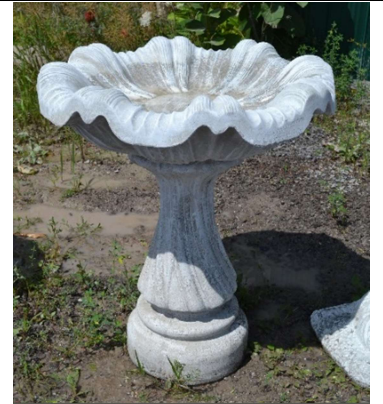

Octagon Top D: 21"
 B217
 \$55.00
 Octagon Base H: 25"
 BT212
 \$55.00

Garden Hat BB
BT224
\$175.00
HT: 35" W: 17"

Sr Serrated Top D: 26"
BT201
Antique Base H: 38"
B233
\$175.00

Log Slab Top
BT215
Egret Base
B270
\$150.00

Lady Tulip Top
BT204
Lady Catawba Base HT: 24"
B205
\$175

Sunflower Top D: 22"
BT213
\$55.00
Fluted Base HT: 22"
B218
\$55.00

Jr Lane Top
BT207
\$55.00
Teen Catawba Base
B207
\$30.00

JR Tulip Top W: 24"
BT205
\$55.00
Catawba Base HT: 24"
B206
\$55.00

Scroll Top D: 17.5"
BT216
\$60.00
Catawba Base HT: 24"
B206
\$55.00

Clam Top D: 20"
BT219
\$55.00
Tri-Fish Base HT: 19"
B215
\$55.00

Pop Bottle Top D: 20"
BT210
\$55.00
Archaic Base HT: 22"
B216
\$55.00