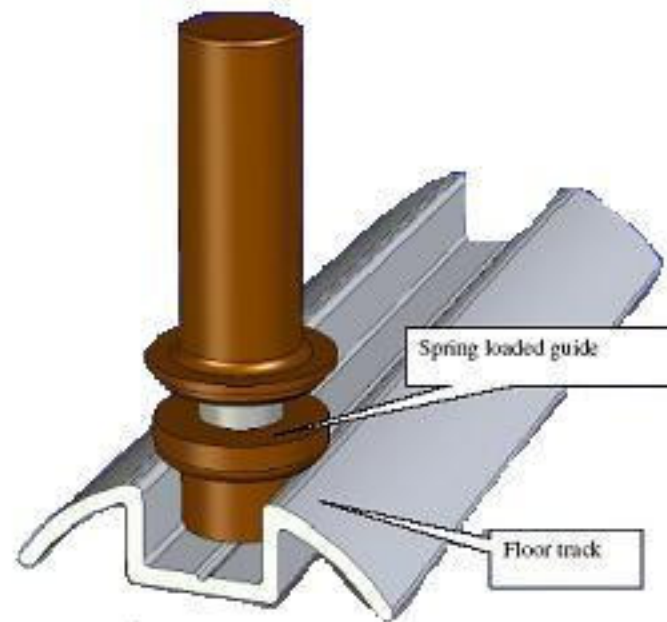

Floating Bi-Fold Panels

- Ideal for large window openings
- Allow for two or four panels to be hinged together and slide either way
- Fold all the panels to one side for maximum view

Available in all programs (except the USA-made Woodlore program) on **September 1st, 2009**. Surcharge applies.

Floating Bi-Fold Panels

- Application comes with a new floor track for outside mount

Outside Mount Bottom Track

Available in all programs (except the USA-made Woodlore program) on **September 1st, 2009**. Surcharge applies.

Floating Bi-Fold Panels

Panel configurations include:

2 panels: FF

4 panels: FFFF

Combination: FF/ FF, FF/FFFF, FFFF/FFFF