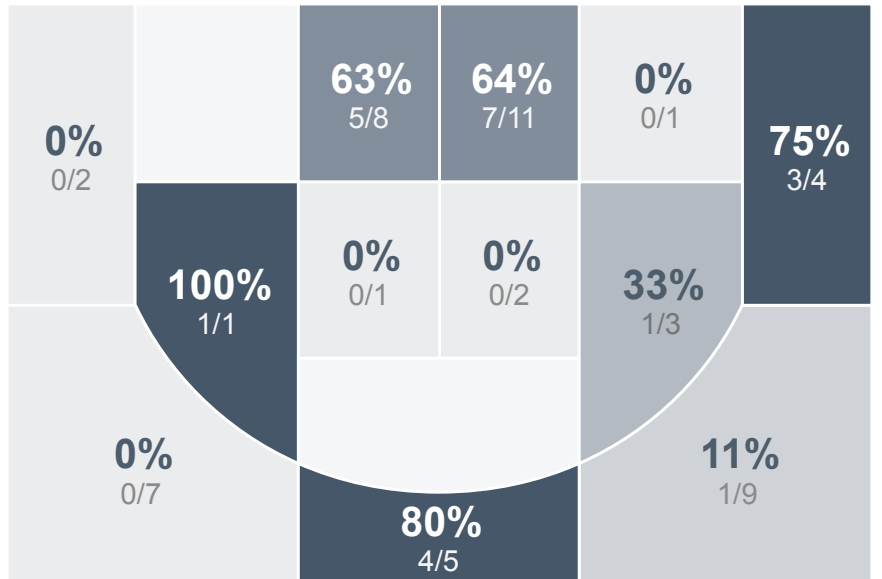

Box Score Report

CHS vs Bismarck - Dec 18, 2018 - W 56-34

Period Stats

Team	1	2	Final
CHS	23	33	56
BHS	12	22	34

Run Graph

Team Stats

	CHS	BHS
Field Goal %	40.7%	28.9%
Effective Field Goal %	48.1%	31.1%
2FG Made/Attempted	14/27	11/39
2FG%	51.9%	28.2%
3FG Made/Attempted	8/27	2/6
3FG%	29.6%	33.3%
FT Made/Attempted	4/10	6/9
Free Throw Percentage	40.0%	66.7%
Points Per Possession	0.92	0.54
Transition Points	9	3
Points Off Turnovers	21	3
Second Chance Points	10	5
Points in the Paint	24	18
Offensive Rebounds	13	5
Defense Rebounds	24	21
Assists	14	6
Deflections	9	9
Steals	12	7
Blocks	9	5
Turnovers	15	19
Personal Fouls	11	15
Charges Taken	0	0

Century Patriots Girls Basketball

Bismarck High School

Century Patriots Girls Basketball's Player Stats

Name	Pts	FG	3FG	FT	+/-	MINS	OREB	DREB	AST	DEFL	STL	BLK	TO	FOUL	CHG
#3 Ella Fridley	0	0/4	0/2	0/0	+ 11	17	0	0	0	2	0	1	2	2	0
#5 Megan Klein	0	0/0	0/0	0/0	- 4	2	0	0	0	0	0	0	0	0	0
#10 Mya Klein	3	1/2	1/1	0/0	+ 19	22	2	3	4	0	0	0	1	3	0
#11 Delani Clarke	0	0/1	0/0	0/0	- 4	2	0	0	0	0	0	0	0	0	0
#13 Maci Walz	0	0/0	0/0	0/0	- 4	2	0	0	0	0	0	0	0	0	0
#14 Chloe Markovic	4	2/6	0/4	0/0	+ 13	26	1	3	4	1	2	1	3	2	0
#15 Sara Rudolph	0	0/0	0/0	0/0	+ 4	4	0	0	0	0	0	0	0	0	0
#21 Hailey Fletcher	2	0/2	0/0	2/2	+ 20	15	0	3	0	1	2	0	2	1	0
#23 Julia Fitterer	3	1/6	1/4	0/1	+ 8	25	2	4	1	1	1	0	2	2	0
#30 Ashton Kinnebrew	2	1/2	0/1	0/0	+ 19	16	0	0	1	1	3	0	1	0	0
#32 Lauren Ware	18	8/13	1/2	1/5	+ 9	26	2	7	2	0	1	7	2	1	0
#40 Lilly Keplin	24	9/18	5/13	1/2	+ 19	29	2	2	2	3	3	0	2	0	0