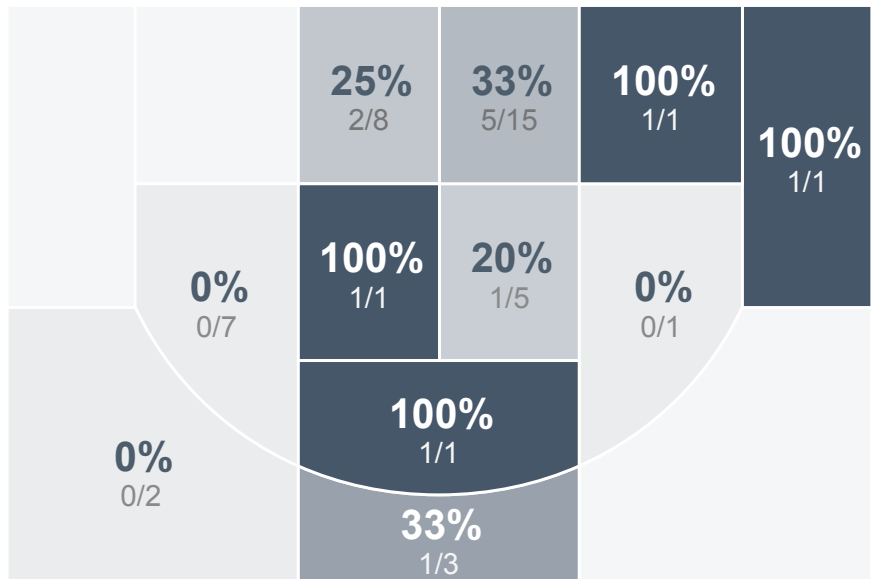

Box Score Report

CHS vs Bismarck - Dec 18, 2018 - W 56-34

Period Stats

Team	1	2	Final
CHS	23	33	56
BHS	12	22	34

Run Graph

Team Stats

	CHS	BHS
Field Goal %	40.7%	28.9%
Effective Field Goal %	48.1%	31.1%
2FG Made/Attempted	14/27	11/39
2FG%	51.9%	28.2%
3FG Made/Attempted	8/27	2/6
3FG%	29.6%	33.3%
FT Made/Attempted	4/10	6/9
Free Throw Percentage	40.0%	66.7%
Points Per Possession	0.92	0.54
Transition Points	9	3
Points Off Turnovers	21	3
Second Chance Points	10	5
Points in the Paint	24	18
Offensive Rebounds	13	5
Defense Rebounds	24	21
Assists	14	6
Deflections	9	9
Steals	12	7
Blocks	9	5
Turnovers	15	19
Personal Fouls	11	15
Charges Taken	0	0

Century Patriots Girls Basketball

Bismarck High School

Century Patriots Girls Basketball's Player Stats

Name	Pts	FG	3FG	FT	+/-	MINS	OREB	DREB	AST	DEFL	STL	BLK	TO	FOUL	CHG
#3 Ella Fridley	0	0/4	0/2	0/0	+ 11	17	0	0	0	2	0	1	2	2	0
#5 Megan Klein	0	0/0	0/0	0/0	- 4	2	0	0	0	0	0	0	0	0	0
#10 Mya Klein	3	1/2	1/1	0/0	+ 19	22	2	3	4	0	0	0	1	3	0
#11 Delani Clarke	0	0/1	0/0	0/0	- 4	2	0	0	0	0	0	0	0	0	0
#13 Maci Walz	0	0/0	0/0	0/0	- 4	2	0	0	0	0	0	0	0	0	0
#14 Chloe Markovic	4	2/6	0/4	0/0	+ 13	26	1	3	4	1	2	1	3	2	0
#15 Sara Rudolph	0	0/0	0/0	0/0	+ 4	4	0	0	0	0	0	0	0	0	0
#21 Hailey Fletcher	2	0/2	0/0	2/2	+ 20	15	0	3	0	1	2	0	2	1	0
#23 Julia Fitterer	3	1/6	1/4	0/1	+ 8	25	2	4	1	1	1	0	2	2	0
#30 Ashton Kinnebrew	2	1/2	0/1	0/0	+ 19	16	0	0	1	1	3	0	1	0	0
#32 Lauren Ware	18	8/13	1/2	1/5	+ 9	26	2	7	2	0	1	7	2	1	0
#40 Lilly Keplin	24	9/18	5/13	1/2	+ 19	29	2	2	2	3	3	0	2	0	0