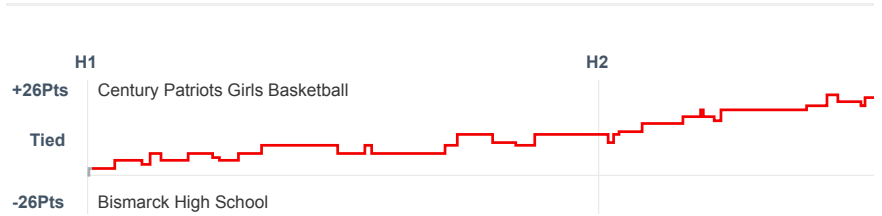

Box Score Report

CHS vs Bismarck - Dec 18, 2018 - W 56-34

Period Stats

Team	1	2	Final
CHS	23	33	56
BHS	12	22	34

Run Graph

Team Stats

	CHS	BHS
Field Goal %	40.7%	28.9%
Effective Field Goal %	48.1%	31.1%
2FG Made/Attempted	14/27	11/39
2FG%	51.9%	28.2%
3FG Made/Attempted	8/27	2/6
3FG%	29.6%	33.3%
FT Made/Attempted	4/10	6/9
Free Throw Percentage	40.0%	66.7%
Points Per Possession	0.92	0.54
Transition Points	9	3
Points Off Turnovers	21	3
Second Chance Points	10	5
Points in the Paint	24	18
Offensive Rebounds	13	5
Defense Rebounds	24	21
Assists	14	6
Deflections	9	9
Steals	12	7
Blocks	9	5
Turnovers	15	19
Personal Fouls	11	15
Charges Taken	0	0

Century Patriots Girls Basketball

Bismarck High School

Century Patriots Girls Basketball's Player Stats

Name	Pts	FG	3FG	FT	+/-	MINS	OREB	DREB	AST	DEFL	STL	BLK	TO	FOUL	CHG
#3 Ella Fridley	0	0/4	0/2	0/0	+ 11	17	0	0	0	2	0	1	2	2	0
#5 Megan Klein	0	0/0	0/0	0/0	- 4	2	0	0	0	0	0	0	0	0	0
#10 Mya Klein	3	1/2	1/1	0/0	+ 19	22	2	3	4	0	0	0	1	3	0
#11 Delani Clarke	0	0/1	0/0	0/0	- 4	2	0	0	0	0	0	0	0	0	0
#13 Maci Walz	0	0/0	0/0	0/0	- 4	2	0	0	0	0	0	0	0	0	0
#14 Chloe Markovic	4	2/6	0/4	0/0	+ 13	26	1	3	4	1	2	1	3	2	0
#15 Sara Rudolph	0	0/0	0/0	0/0	+ 4	4	0	0	0	0	0	0	0	0	0
#21 Hailey Fletcher	2	0/2	0/0	2/2	+ 20	15	0	3	0	1	2	0	2	1	0
#23 Julia Fitterer	3	1/6	1/4	0/1	+ 8	25	2	4	1	1	1	0	2	2	0
#30 Ashton Kinnebrew	2	1/2	0/1	0/0	+ 19	16	0	0	1	1	3	0	1	0	0
#32 Lauren Ware	18	8/13	1/2	1/5	+ 9	26	2	7	2	0	1	7	2	1	0
#40 Lilly Keplin	24	9/18	5/13	1/2	+ 19	29	2	2	2	3	3	0	2	0	0