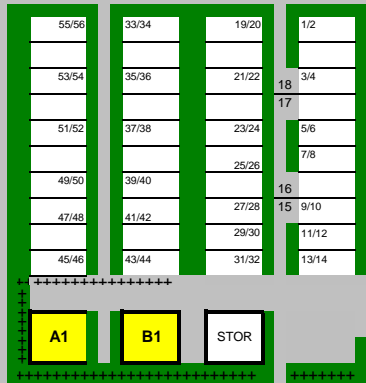

RODEO DRIVE

Updated 1/4/2024

ALL sites have Water & picnic tables

Sites (1,2,17-32) 30/20A

(3-16, 33-80) 50/30/20A

S
C
H
O
O
L
H
O
U
S
E

R
D

31st ST

↑ ALL FIBER RINGS ARE CLOSED ↑

RODEO DRIVE

H
A
R
R
I
S
O
N

Warm-up area
for Baker Arena

DUNN
ARENA

Drivers'
Meetings

Lounge

K
E
R
N

RV

CLOSED

IVC
Carriage

Stadium Arena

71
72
73
74
75
76
77
78
79
80

R
O
A
D

GAMES

BAKER ARENA
(Indoor)

DERBY

160x300

28 stalls each

R
O
A
D

31st ST