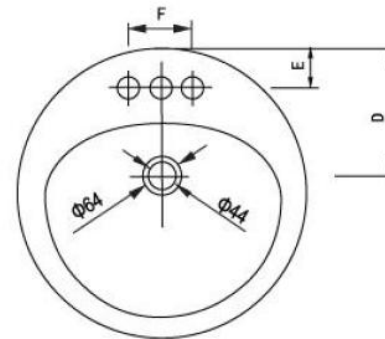

### Features:

- 19" Diameter
- Ceramic
- 4" CC
- Overflow
- White

	inch	mm
A	19.0	483
B	19.0	483
C	7.9	200
D	7.1	180
E	2.4	60
F	4.0	102