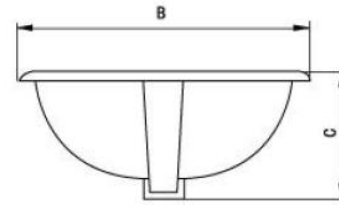

### Features:

- 19" Diameter
- Ceramic
- 4" CC
- Overflow
- White

	inch	mm
A	19.0	483
B	19.0	483
C	7.9	200
D	7.1	180
E	2.4	60
F	4.0	102