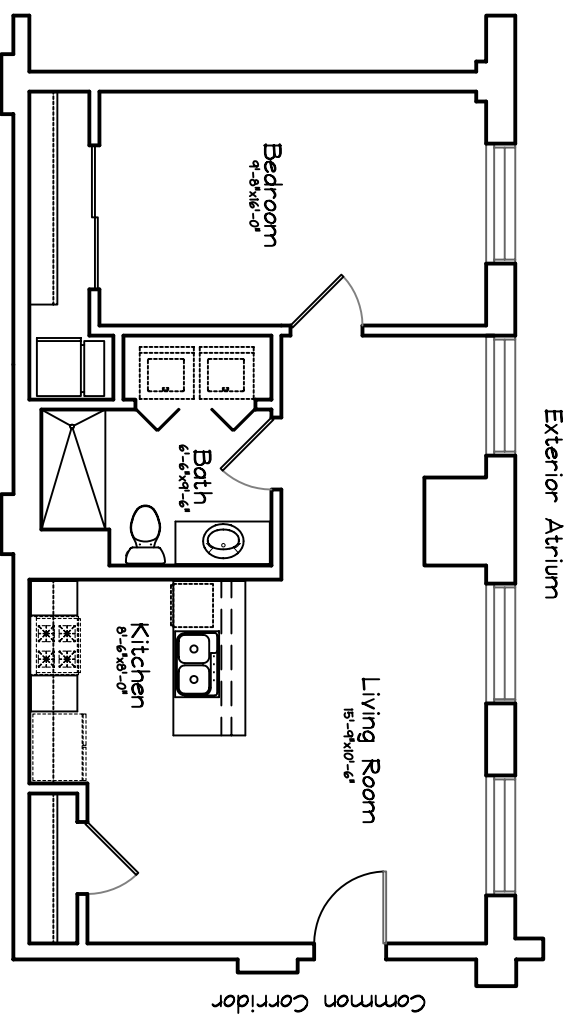

PLANKINTON LOFT APARTMENTS - 3rd FLOOR

Unit #312 = 715 sq ft
One Bedroom, 1 Bath

Scale : 1/8" = 1'-0"

Square Footage taken from center of corridor/party walls
to exterior of furred walls.