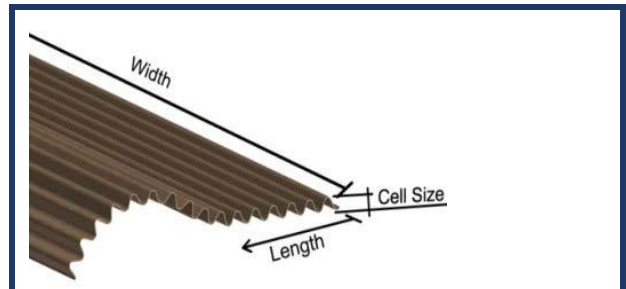

PAPERBOARD SOLUTIONS

CorrPack RE™

Made with patented Corruven® Technology.

CorrPack RE is a fully recyclable fiber based packaging material that offers good compression strength and nesting properties. CorrPACK RE is made out of 100% recycled fibers and is ISPM 15 exempt

CorrPack RE Features:

- Lightweight
- Low Cost
- Export Ready

CorrPack RE Applications:

- Protective packaging
- Box reinforcement
- Edge protection.

Thicknesses and Sizes:

CorrPACK RE 1901 & 1902
Up to 60" wide and 144" long
Custom Sizes available upon Request

.75" high cell height
Width runs parallel to the fluting
Length runs perpendicular to the fluting

10444 FM 71 W Sulphur Spring, TX 75482
Email: info@paperboard-packaging.com
Phone: (903) 945-2896
Visit www.paperboard-packaging.com for more information