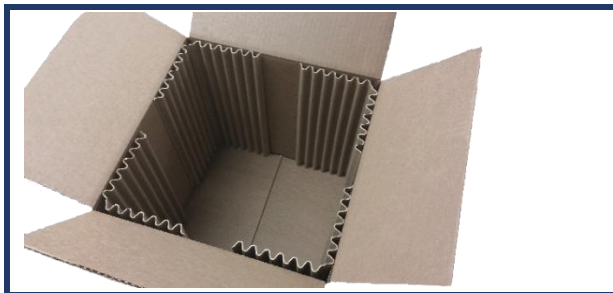

PAPERBOARD SOLUTIONS

CorrPack RE™

Made with patented Corruven® Technology.

CorrPack RE is a fully recyclable fiber based packaging material that offers good compression strength and nesting properties. CorrPACK RE is made out of 100% recycled fibers and is ISPM 15 exempt

CorrPack RE Features:

- Lightweight
- Low Cost
- Export Ready

CorrPack RE Applications:

- Protective packaging
- Box reinforcement
- Edge protection.

Thicknesses and Sizes:

CorrPACK RE 1901 & 1902
Up to 60" wide and 144" long
Custom Sizes available upon Request