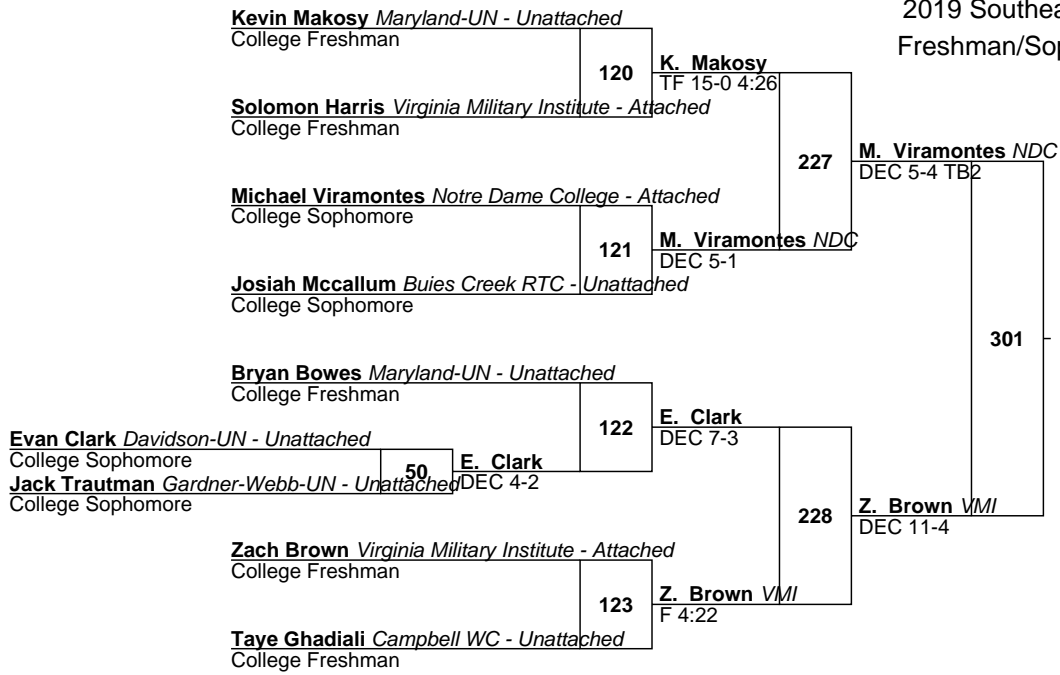

184

2019 Southeast Open
Freshman/Sophomore
197

2019 Southeast Open
Freshman/Sophomore
285

2019 Southeast Open

Open

125

Korbin Meink *Campbell - Attached*
College Junior

534