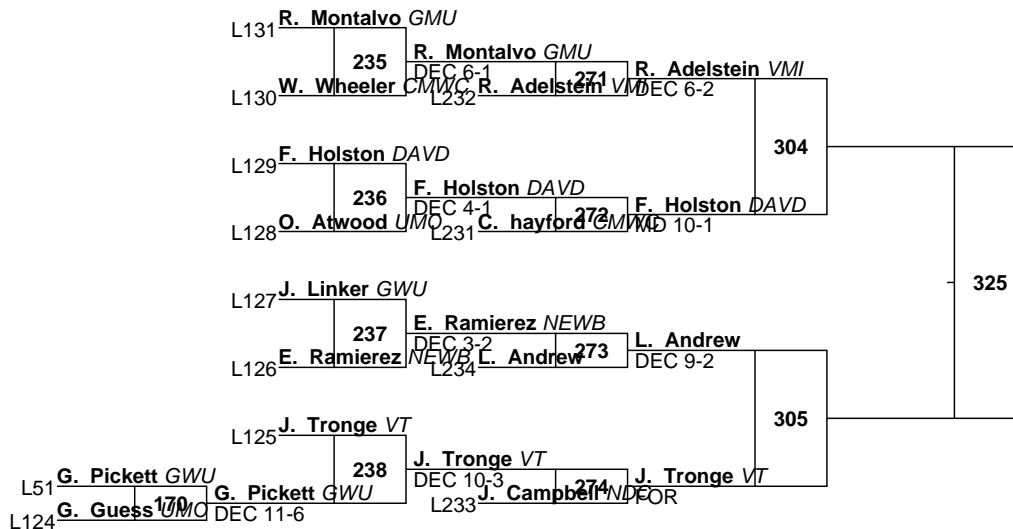

184

2019 Southeast Open
Freshman/Sophomore
197

2019 Southeast Open
Freshman/Sophomore
285

2019 Southeast Open

Open

125

Korbin Meink *Campbell - Attached*
College Junior

534