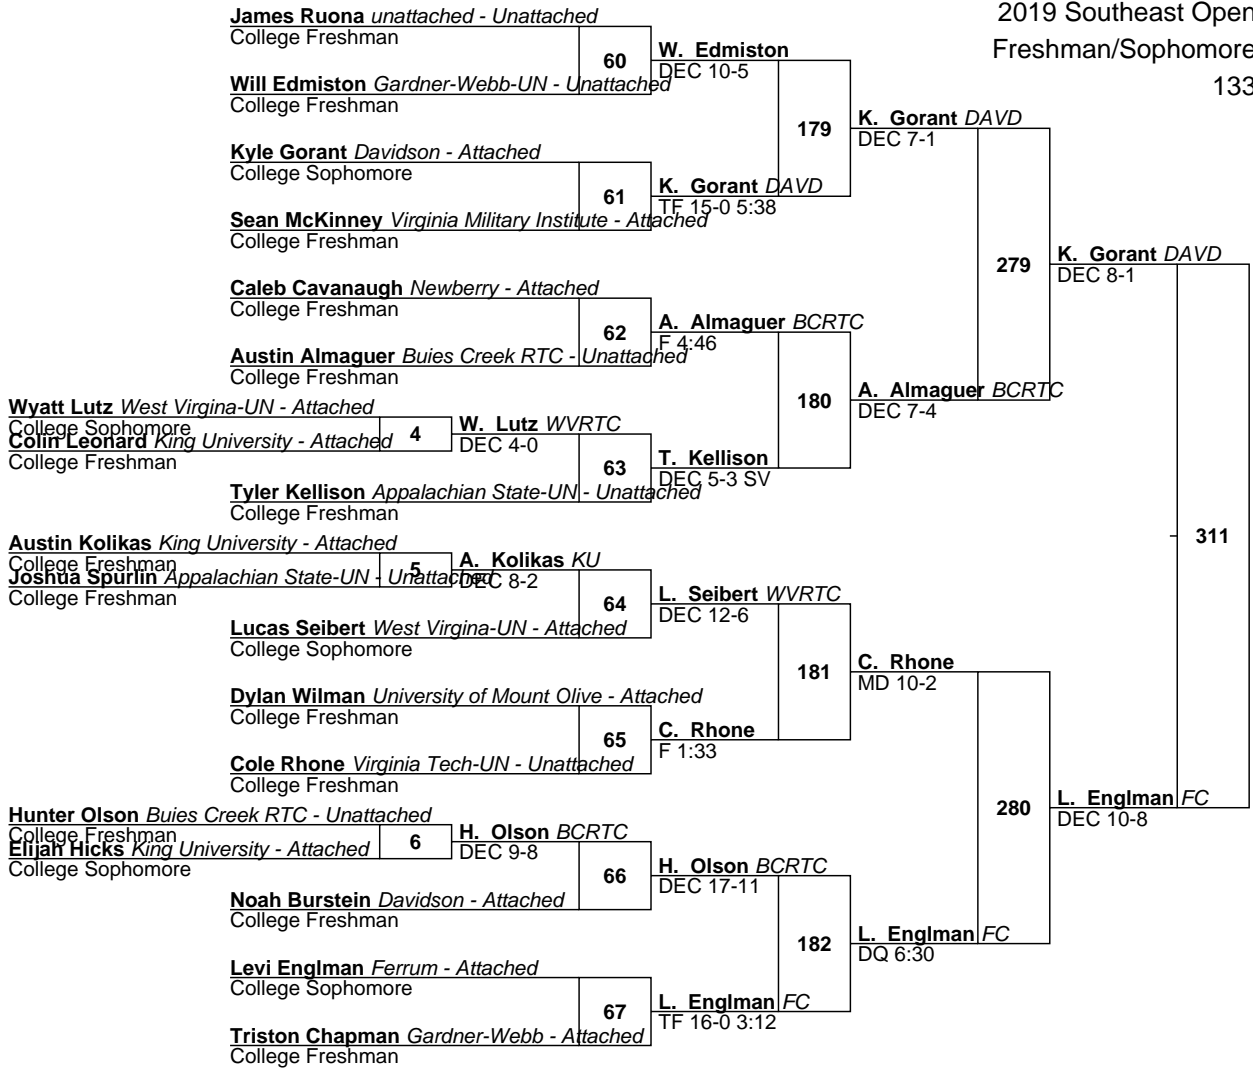

L57 **R. Billings** *KU* TF 15-0 7:00

C. Fischer *DAVD*
5th NC

L55 **J. Aquino** *NEWB*

B. Wittenberg
DEC 7-4

B. Wittenberg
DEC 7-4

307

B. Wittenberg
DEC 7-4

2019 Southeast Open
Freshman/Sophomore
133