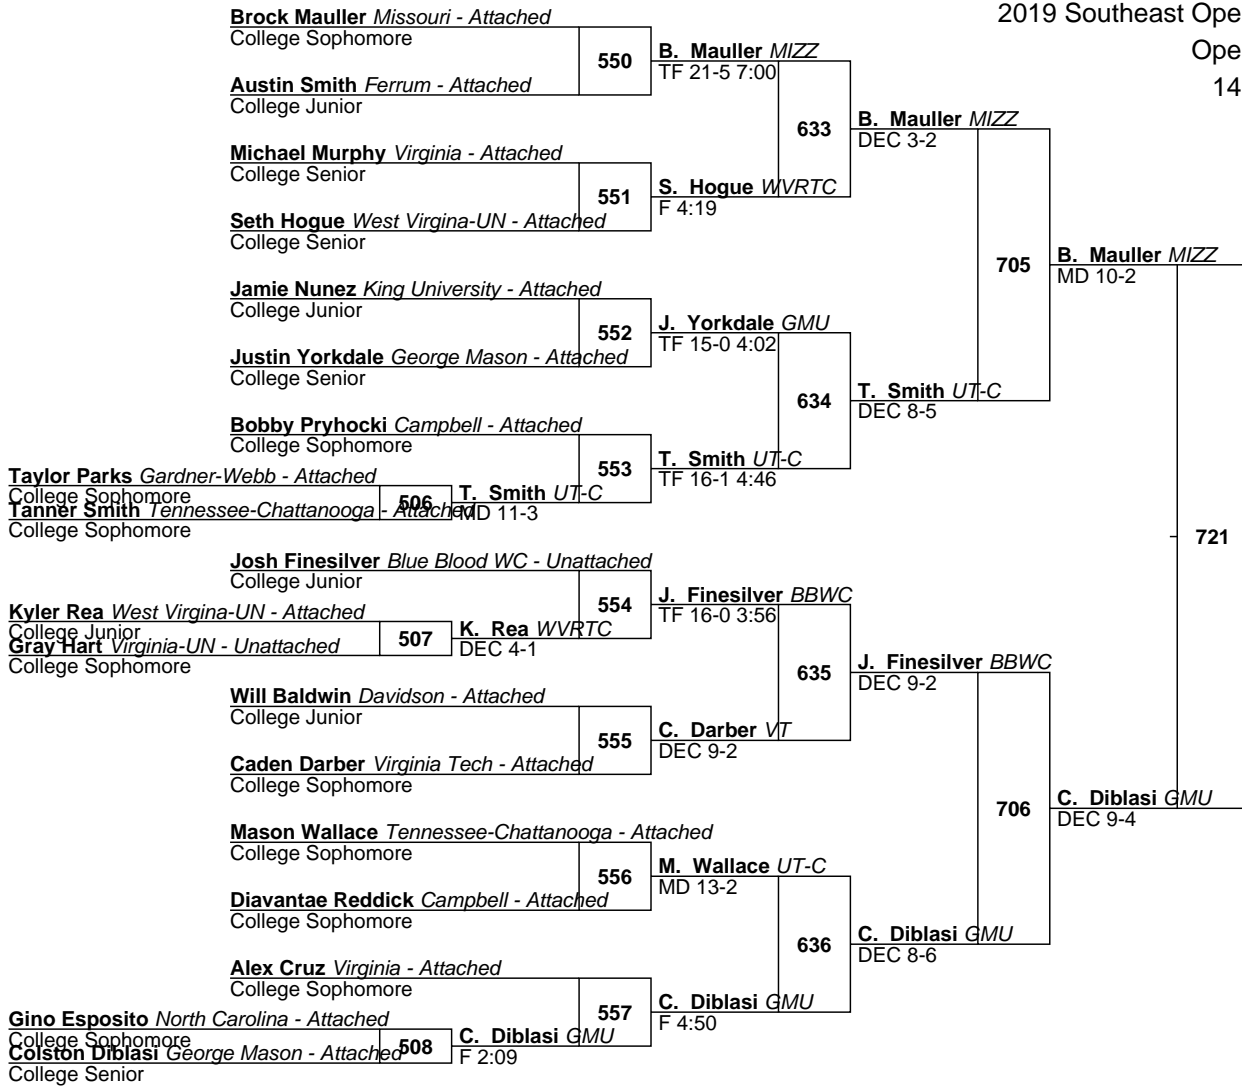

2019 Southeast Open

Open

133

L701 A. Madrigal GMU
L702 A. Butler MIZZ

L705 **T. Smith UT-C**
 L706 **J. Finesilver BBWC**

2019 Southeast Open
Open
165

2019 Southeast Open
Open
174

Connor Flynn *Missouri - Attached*