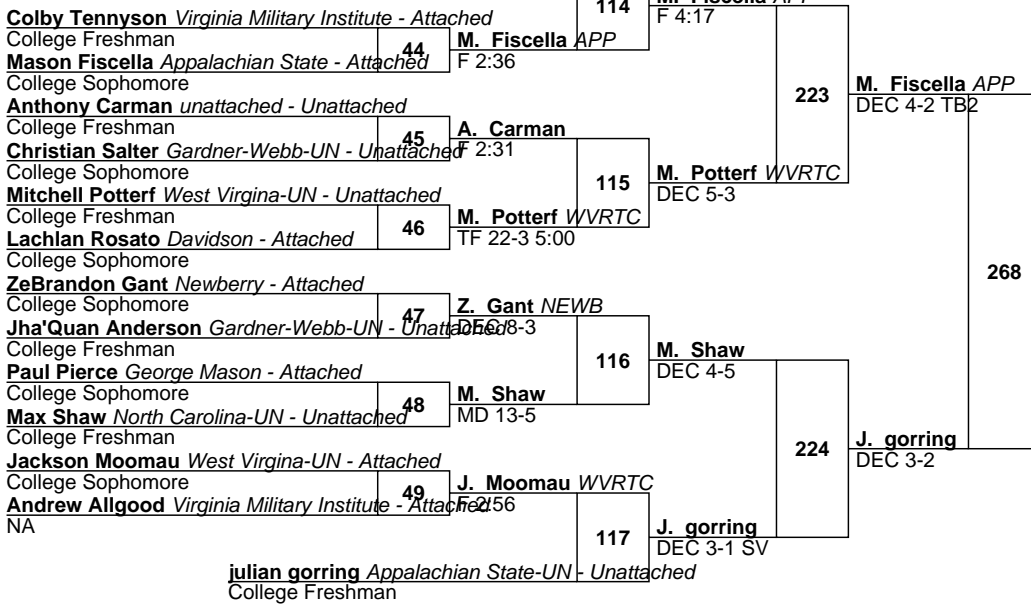

184

2019 Southeast Open
Freshman/Sophomore
197

2019 Southeast Open
Freshman/Sophomore
285

2019 Southeast Open

Open

125

Korbin Meink *Campbell - Attached*
College Junior

534