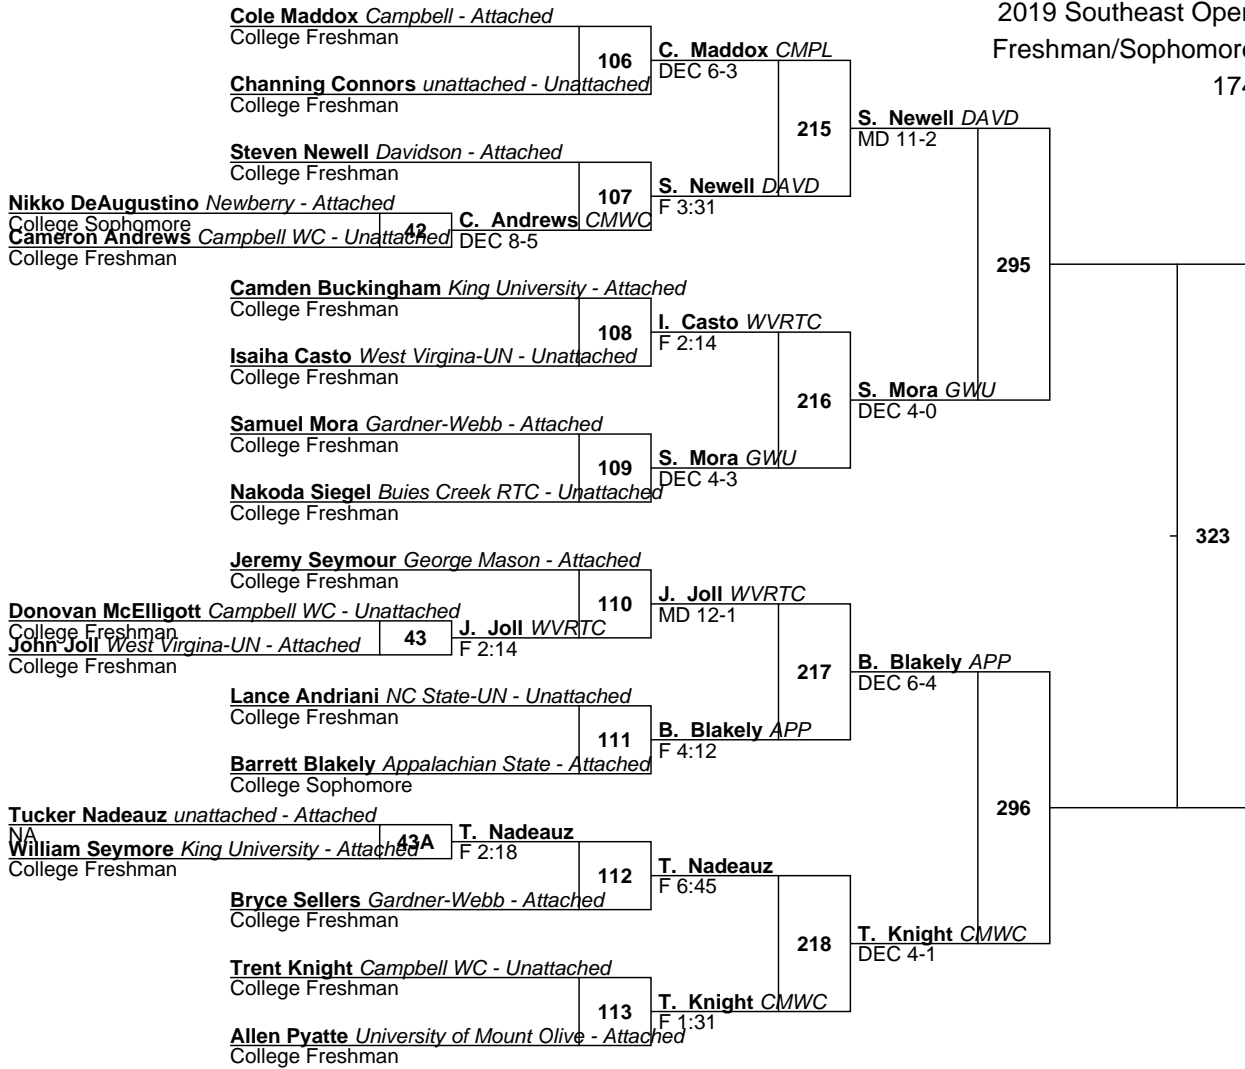

2019 Southeast Open
Freshman/Sophomore
174