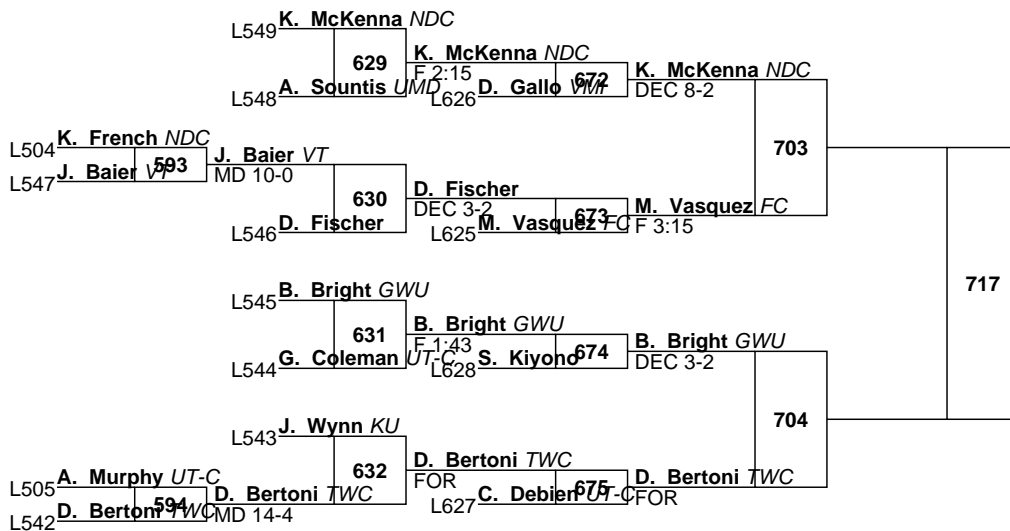

2019 Southeast Open

Open

133

L701 A. Madrigal GMU
L702 A. Butler MIZZ

L705 **T. Smith UT-C**
 L706 **J. Finesilver BBWC**

2019 Southeast Open
Open
165

2019 Southeast Open
Open
174

Connor Flynn *Missouri - Attached*