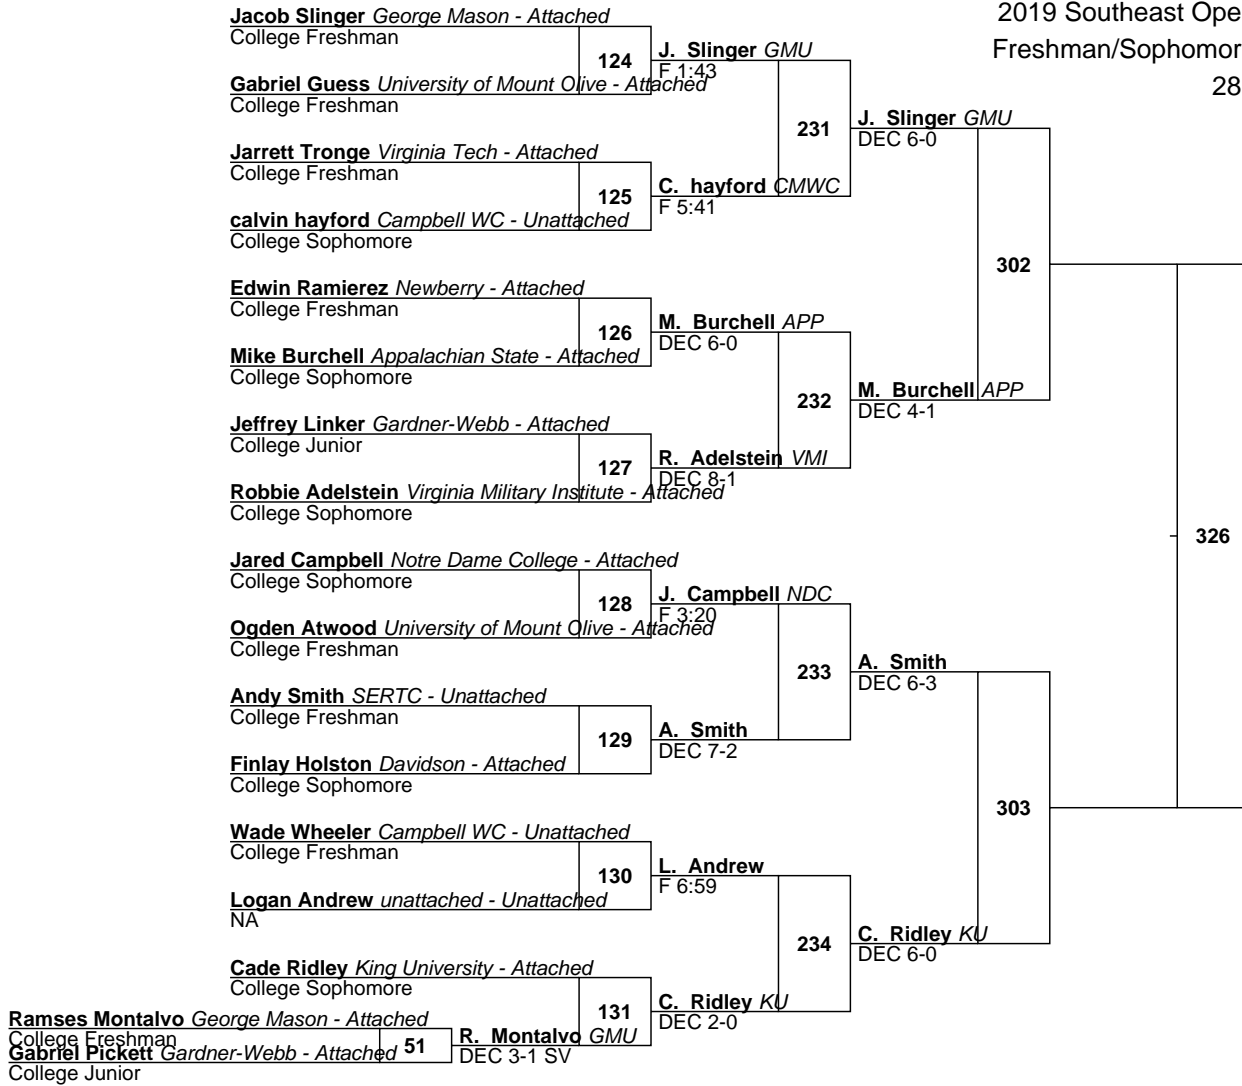

184

2019 Southeast Open
Freshman/Sophomore
197

2019 Southeast Open
Freshman/Sophomore
285

2019 Southeast Open

Open

125

Korbin Meink *Campbell - Attached*
College Junior

534