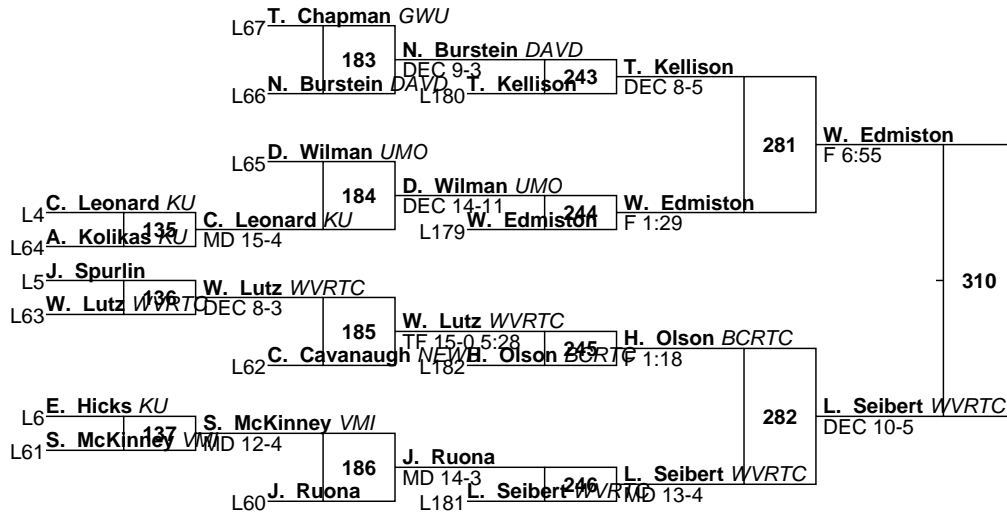

L279 **A. Almaguer** *BCRTC*
L280 **C. Rhone** 309