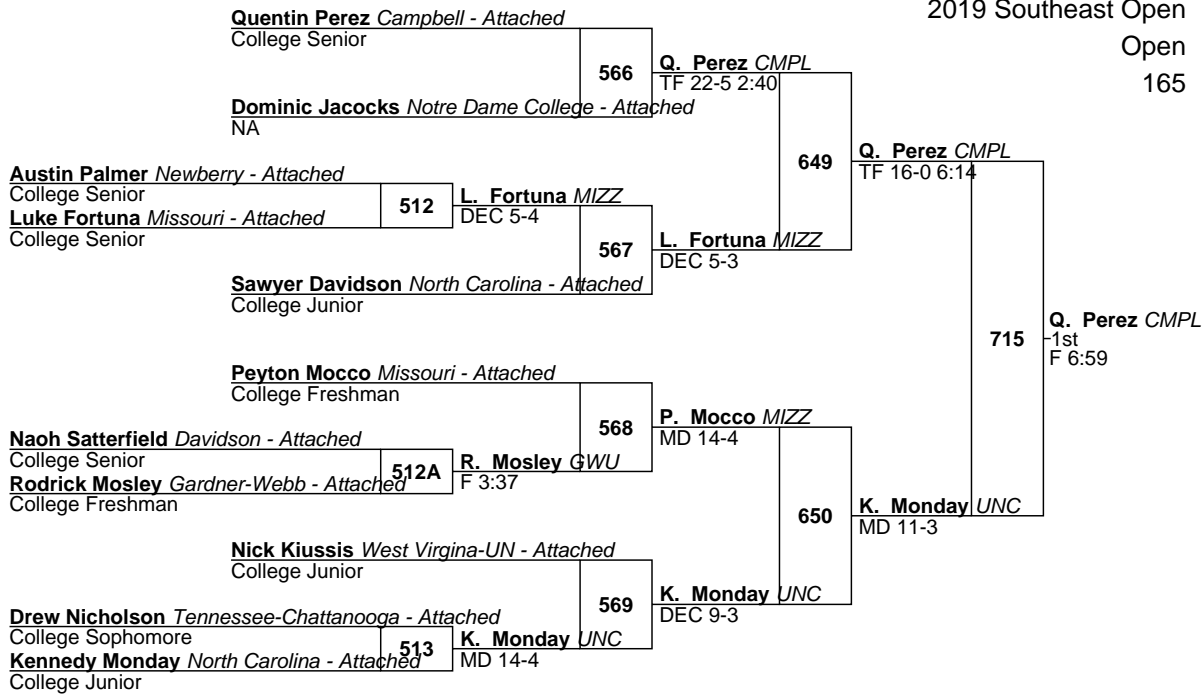

2019 Southeast Open

Open

133

L701 A. Madrigal GMU
L702 A. Butler MIZZ

L705 **T. Smith UT-C**
 L706 **J. Finesilver BBWC**

2019 Southeast Open
Open
165

2019 Southeast Open
Open
174

Connor Flynn *Missouri - Attached*