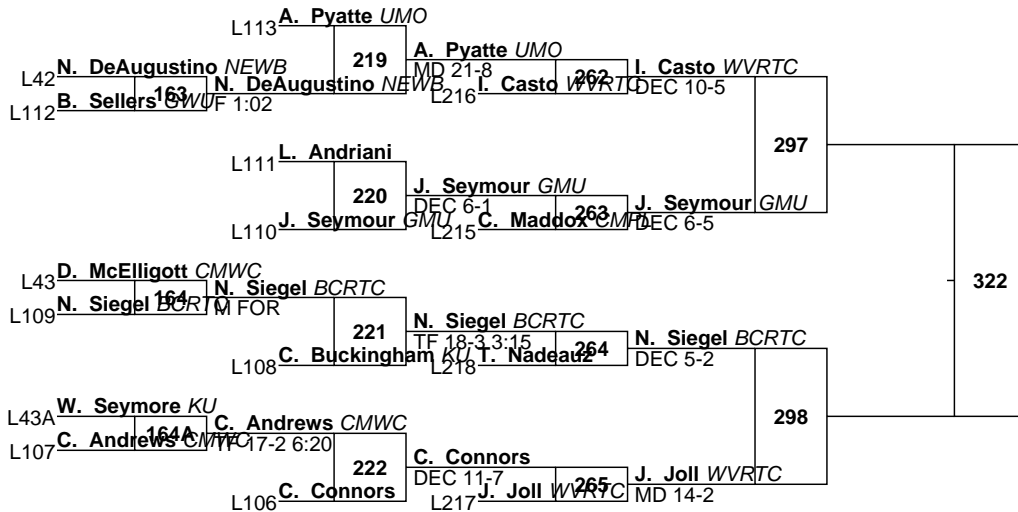

L295

321

L296