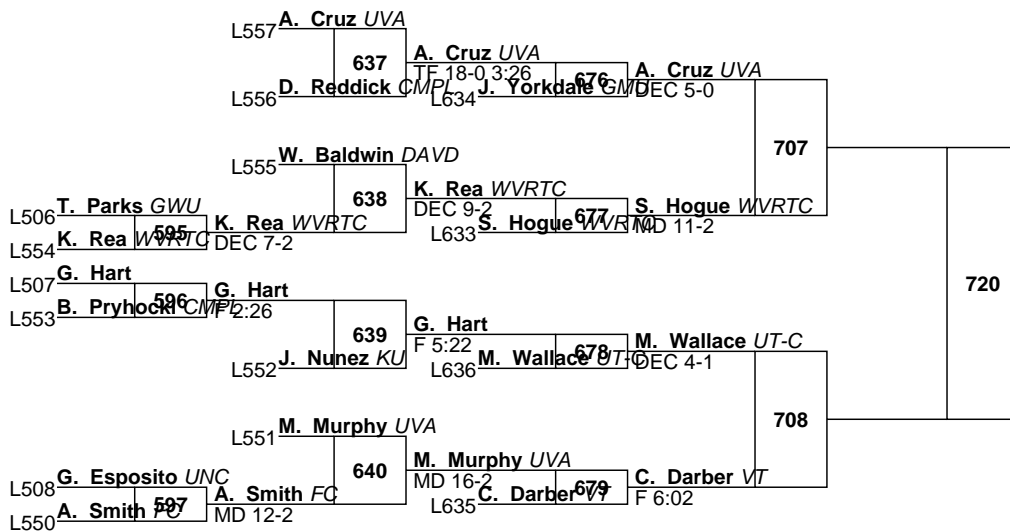

2019 Southeast Open

Open

133

L701 A. Madrigal GMU
L702 A. Butler MIZZ

L705 **T. Smith UT-C**
 L706 **J. Finesilver BBWC**

2019 Southeast Open
Open
165

2019 Southeast Open
Open
174

Connor Flynn *Missouri - Attached*