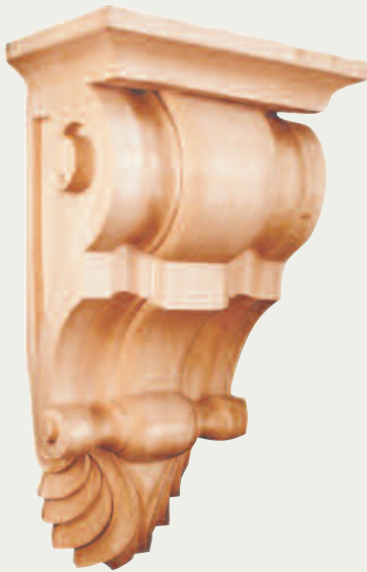

**HC5226** X-Large Imbricated Bracket Corbel  
14" x 24" x 9"

# WOOD CARVING CORBELS

Measurements Shown are W x H x D

**HC5228** Large Imbricated Corbel  
8" x 16" x 7"

**HC5230** Large Imbricated Bracket Corbel  
9" x 15" x 6"

**HC223** Lion Head Corbel  
7" x 12-1/2" x 6"

**HC5236** Large Fluted Corbel  
9-1/4" x 16-1/2" x 6"

**HC5238** Medium Fluted Corbel  
7-3/4" x 14" x 3"

**HC5240** Small Fluted Corbel  
5-1/2" x 10" x 2-1/2"

Measurements Shown are W x H x D