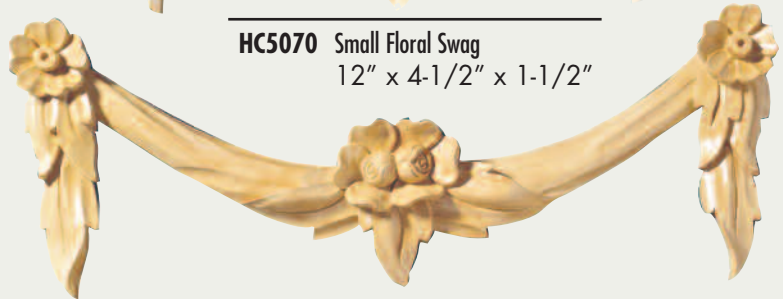

**HC5191**  
4-3/4" x 1-1/4" x 1/2" Medium Acanthus Center

**HC5192**  
3-3/4" x 1" x 3/8" Small Acanthus Center

**HC08** Decorative Urn  
11-1/4" x 5-7/8" x 1"

**HC100** Cherub  
12" x 5" x 3-1/4"

Measurements Shown are W x H x D

# SWAGS

**HC296** Rose Swag  
12" x 4-1/2" x 1-1/2"

**HC297** Rose Swag  
16" x 6" x 1-1/2"

**HC5038** Grape Vine Medallion  
14-1/4" x 6" x 1"

**HC5070** Small Floral Swag  
12" x 4-1/2" x 1-1/2"

**HC5069** Large Floral Swag  
16" x 6" x 1-1/2"

**HC01** Floral Swag  
11-3/4" x 4-3/4" x 1-1/4"

**HC5071** Rose Swag  
14-3/8" x 6-5/16" x 1-3/16"

**HC212** Rose Swag  
14-3/4" x 6" x 1-1/4"

**HC5072** Laurel Swag  
12" x 5" x 3/4"

**HC404** Floral Swag  
14" x 2-1/2" x 1/4"