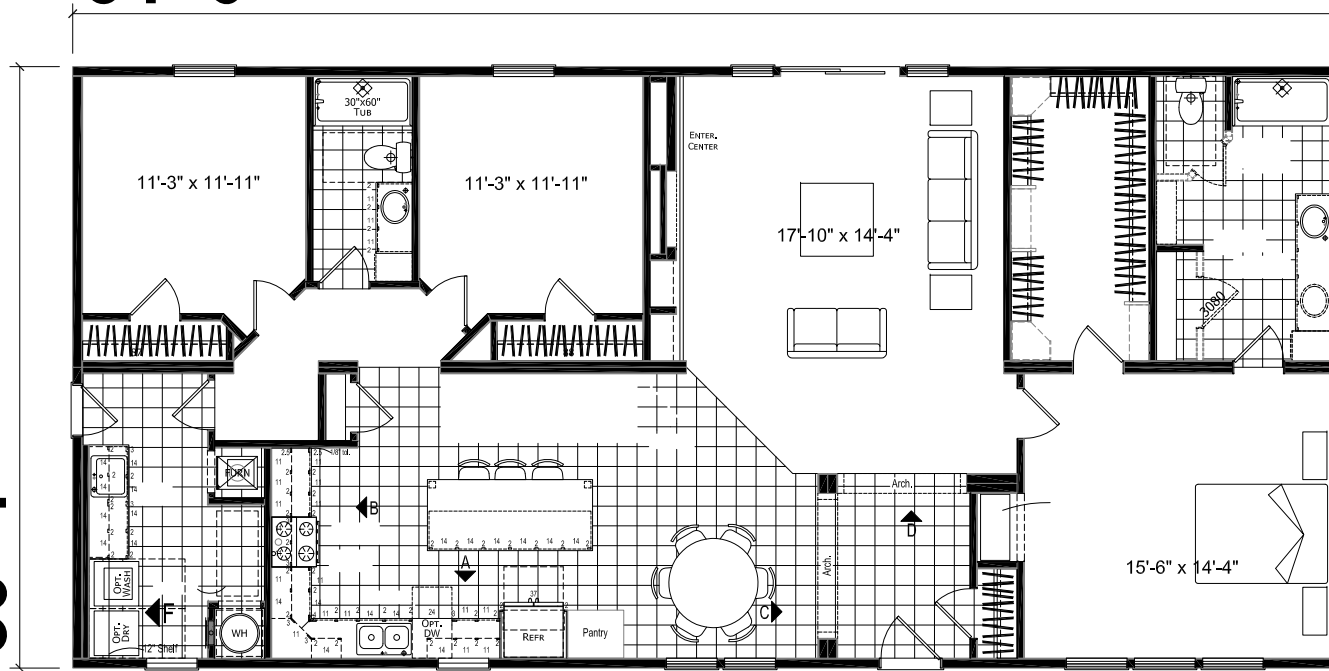

PONDEROSA

64'-0"

30'-4"

64 Version - 3 Bedrooms & 2 Bath w/ Front Laundry, Standard Kitchen and M. Bath