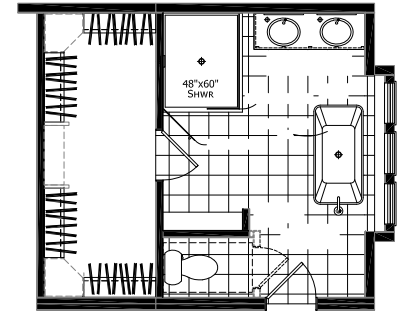

PONDEROSA

64'-0"

30'-4"

64 Version - 3 Bedrooms & 2 Bath w/ Front Laundry, Standard Kitchen and M. Bath