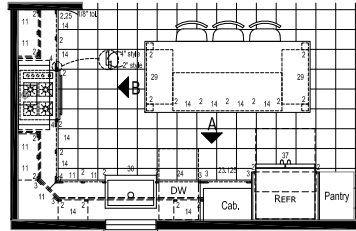

PONDEROSA

64'-0"

30'-4"

64 Version - 3 Bedrooms & 2 Bath w/ Front Laundry, Standard Kitchen and M. Bath