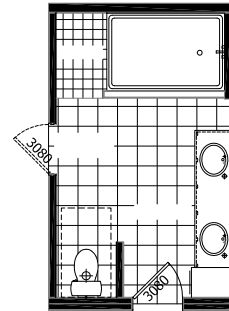

PONDEROSA

64'-0"

30'-4"

64 Version - 3 Bedrooms & 2 Bath w/ Front Laundry, Standard Kitchen and M. Bath