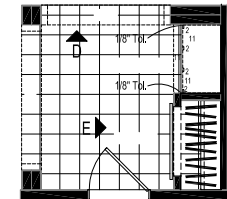

PONDEROSA

64'-0"

30'-4"

64 Version - 3 Bedrooms & 2 Bath w/ Front Laundry, Standard Kitchen and M. Bath