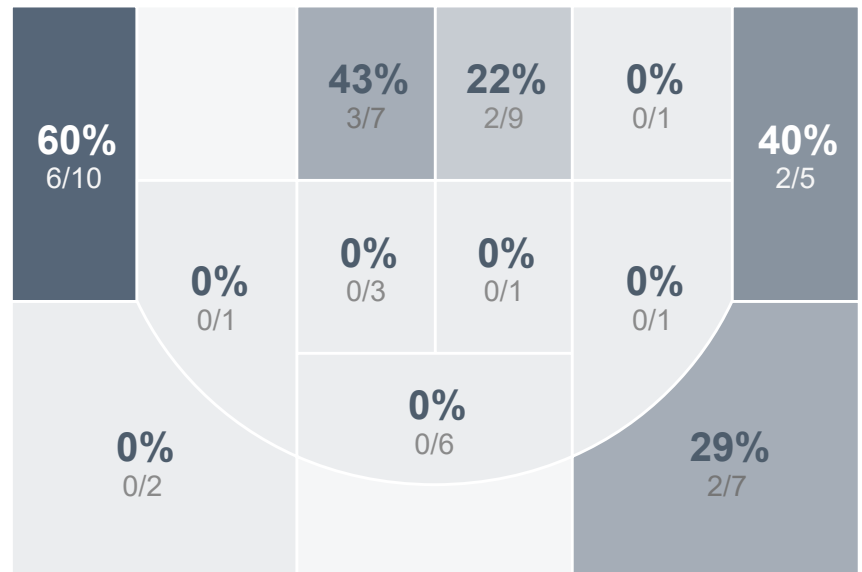

Box Score Report

SMCHS vs Jamestown - Dec 19, 2020 - L 43-69

Period Stats

Team	1	2	Final
SMCHS	14	29	43
JHS	32	37	69

Run Graph

	H1	H2
+29Pts	St. Mary's Saints Girls Basketball	
Tied		
-29Pts	Jamestown High School	

Team Stats

	SMCHS	JHS
Field Goal %	28.3%	40.6%
Effective Field Goal %	37.7%	43.5%
2FG Made/Attempted	5/29	24/52
2FG%	17.2%	46.2%
3FG Made/Attempted	10/24	4/17
3FG%	41.7%	23.5%
FT Made/Attempted	3/6	9/10
Free Throw Percentage	50.0%	90.0%
Points Per Possession	0.60	0.94
Transition Points	10	20
Points Off Turnovers	13	21
Second Chance Points	5	18
Points in the Paint	10	42
Offensive Rebounds	4	17
Defense Rebounds	22	33
Assists	11	19
Deflections	10	7
Steals	5	12
Blocks	2	0
Turnovers	20	17
Personal Fouls	9	14
Charges Taken	0	0

St. Mary's Saints Girls Basketball