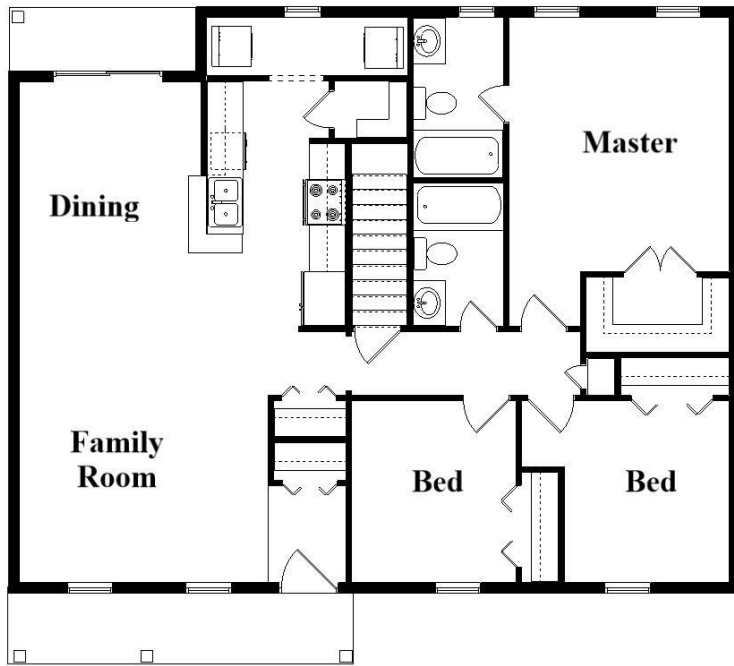

Your Land Your Style Your Home Your Way
Design + Build = Your Best Value

www.krausbuild.com

The Dundee Ranch 1260 Sq.Ft.

Copyright © 2018 Kraus Design
All Rights Reserved

The **Kraus** Company
DESIGN BUILD