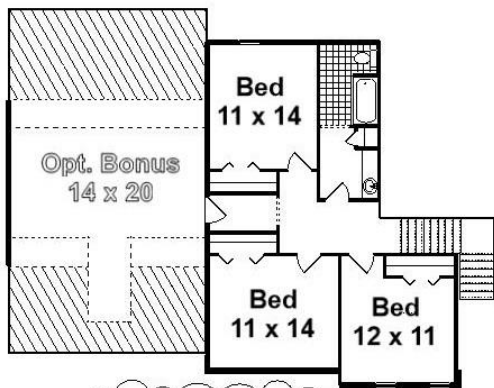

Your Land Your Style Your Home Your Way
Design + Build = Your Best Value

**East Lake Estate
2900 Sq. Ft.**

The **Kraus** Company
DESIGN BUILD

248-972-5549

Customizable Plan
to Meet Your Needs

Copyright © 2016 Kraus Design Build