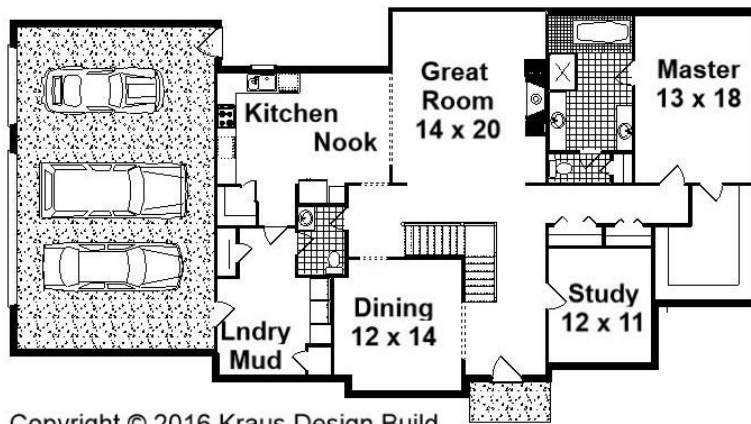

Your Land Your Style Your Home Your Way
Design + Build = Your Best Value

**East Lake Estate
2900 Sq. Ft.**

The **Kraus** Company
DESIGN BUILD

248-972-5549

Customizable Plan
to Meet Your Needs

Copyright © 2016 Kraus Design Build