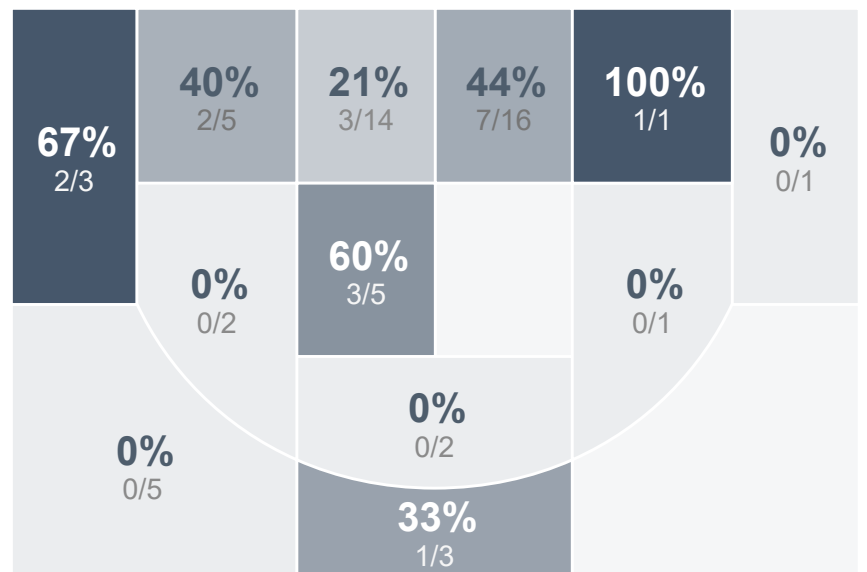

Minot High School