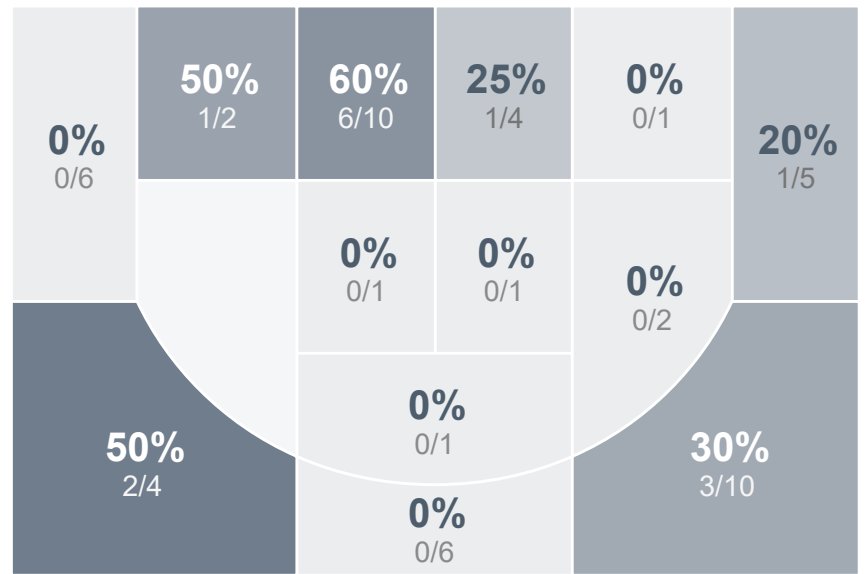

St. Mary's Saints Girls Basketball