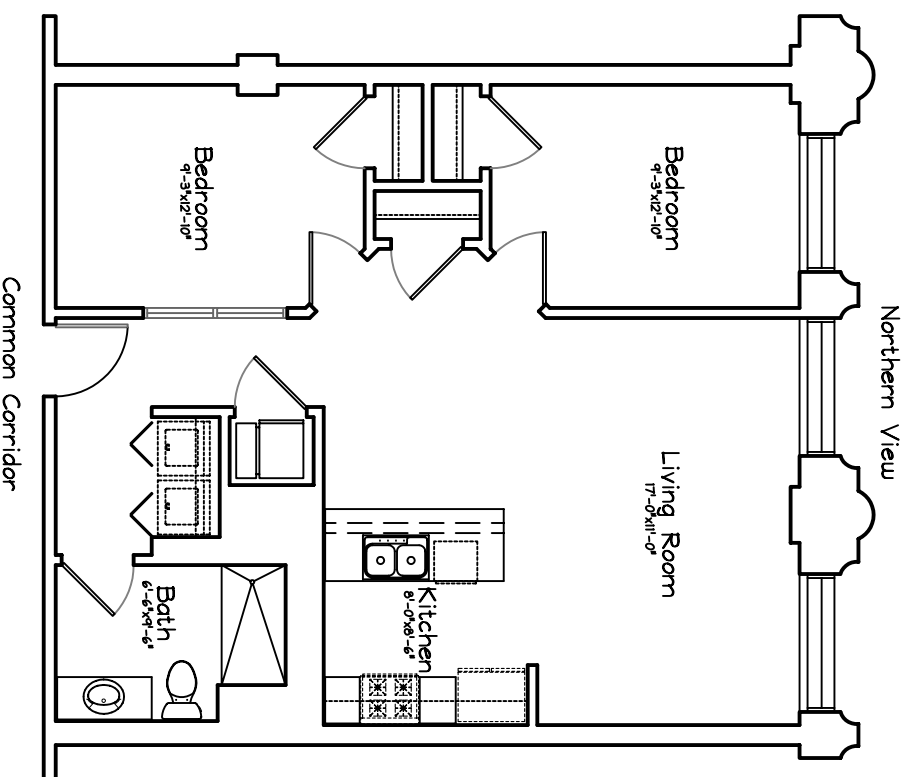

PLANKINTON LOFT APARTMENTS - 4th FLOOR

Unit #405 = 865 sq ft
Two Bedroom, 1 Bath

Scale : 1/8" = 1'-0"

Square Footage taken from center of corridor/party walls to exterior of furred walls.