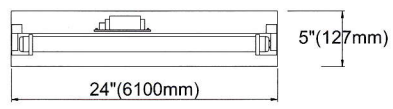

AMCO LOW-COST OUTDOOR BARANGAY FLUORESCENT LAMP

Single 20 Watts

Single 40 Watts

MODEL NO.
1142 W/ BRACKET
1142B W/O BRACKET

MODEL NO.
1144 W/ BRACKET
1144B W/O BRACKET

Single 20 Watts

Double 20 Watts

MODEL NO.
1150-I