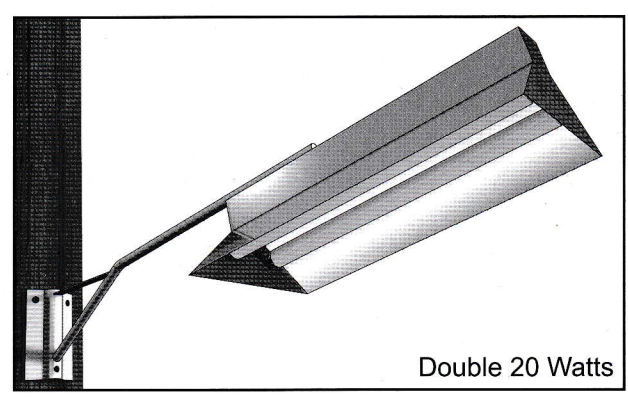

AMCO LOW-COST OUTDOOR BARANGAY FLUORESCENT LAMP

Single 20 Watts

Single 40 Watts

MODEL NO.
1142 W/ BRACKET
1142B W/O BRACKET

MODEL NO.
1144 W/ BRACKET
1144B W/O BRACKET

Single 20 Watts

Double 20 Watts

MODEL NO.
1150-I