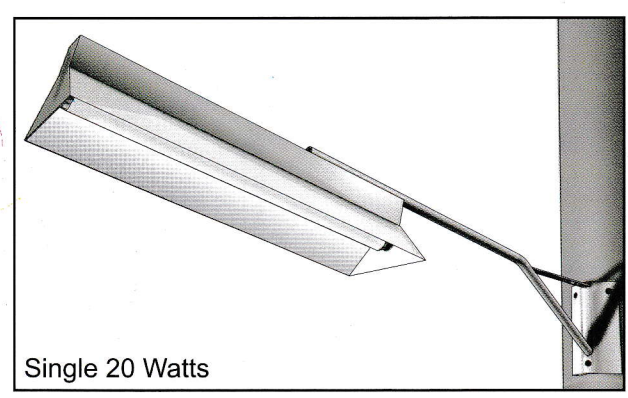

AMCO LOW-COST OUTDOOR BARANGAY FLUORESCENT LAMP

Single 20 Watts

Single 40 Watts

MODEL NO.
1142 W/ BRACKET
1142B W/O BRACKET

MODEL NO.
1144 W/ BRACKET
1144B W/O BRACKET

Single 20 Watts

Double 20 Watts

MODEL NO.
1150-I