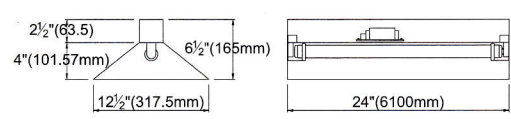

AMCO LOW-COST OUTDOOR BARANGAY FLUORESCENT LAMP

Single 20 Watts

Single 40 Watts

MODEL NO.
1142 W/ BRACKET
1142B W/O BRACKET

MODEL NO.
1144 W/ BRACKET
1144B W/O BRACKET

Single 20 Watts

Double 20 Watts

MODEL NO.
1150-I