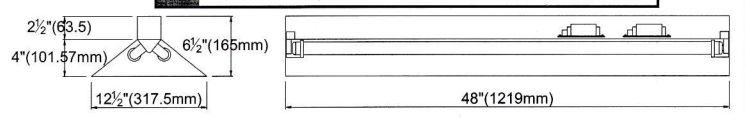

Double 40 Watts

MODEL NO.
1151 W/ BRACKET
1151B W/O BRACKET

MODEL NO.
1155 W/ BRACKET
1155B W/O BRACKET