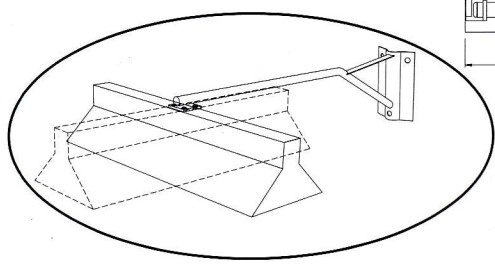

AMCO LOW-COST OUTDOOR BARANGAY FLUORESCENT LAMP

Single 20 Watts

Single 40 Watts

MODEL NO.
1142 W/ BRACKET
1142B W/O BRACKET

MODEL NO.
1144 W/ BRACKET
1144B W/O BRACKET

Single 20 Watts

Double 20 Watts

MODEL NO.
1150-I

MODEL NO.
1152-I

Single 40 Watts

Double 40 Watts

MODEL NO.
1151 W/ BRACKET
1151B W/O BRACKET

MODEL NO.
1155 W/ BRACKET
1155B W/O BRACKET