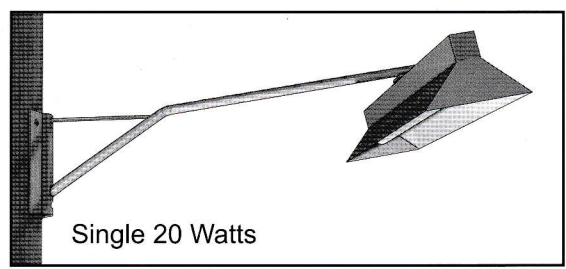

AMCO LOW-COST OUTDOOR BARANGAY FLUORESCENT LAMP

Single 20 Watts

Single 40 Watts

MODEL NO.
1142 W/ BRACKET
1142B W/O BRACKET

MODEL NO.
1144 W/ BRACKET
1144B W/O BRACKET

Single 20 Watts

Double 20 Watts

MODEL NO.
1150-I