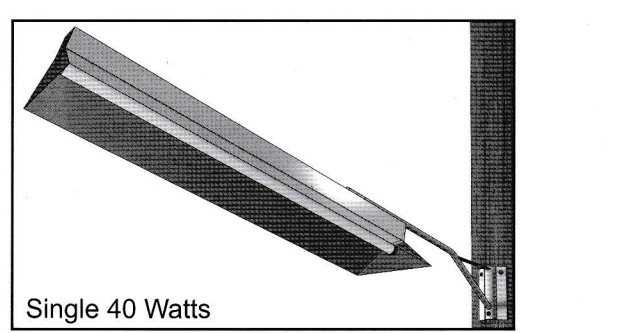

AMCO LOW-COST OUTDOOR BARANGAY FLUORESCENT LAMP

MODEL NO.
1142 W/ BRACKET
1142B W/O BRACKET

MODEL NO.
1144 W/ BRACKET
1144B W/O BRACKET

MODEL NO.
1150-I

MODEL NO.
1152-I

MODEL NO.
1151 W/ BRACKET
1151B W/O BRACKET

MODEL NO.
1155 W/ BRACKET
1155B W/O BRACKET