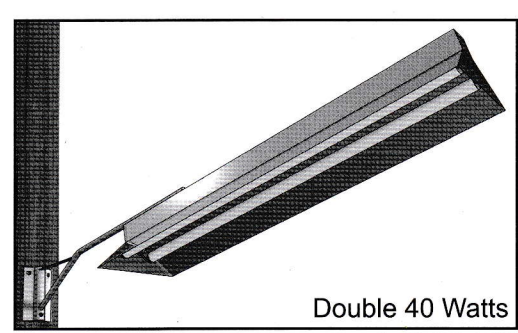

AMCO LOW-COST OUTDOOR BARANGAY FLUORESCENT LAMP

MODEL NO.
1142 W/ BRACKET
1142B W/O BRACKET

MODEL NO.
1144 W/ BRACKET
1144B W/O BRACKET

MODEL NO.
1150-I

MODEL NO.
1152-I

MODEL NO.
1151 W/ BRACKET
1151B W/O BRACKET

MODEL NO.
1155 W/ BRACKET
1155B W/O BRACKET