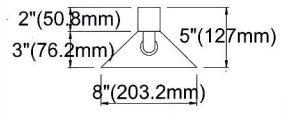

AMCO LOW-COST OUTDOOR BARANGAY FLUORESCENT LAMP

Single 20 Watts

Single 40 Watts

MODEL NO.
1142 W/ BRACKET
1142B W/O BRACKET

MODEL NO.
1144 W/ BRACKET
1144B W/O BRACKET

Single 20 Watts

Double 20 Watts

MODEL NO.
1150-I