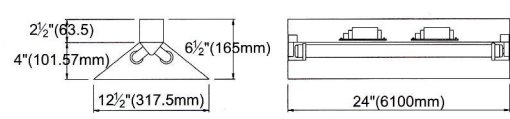

AMCO LOW-COST OUTDOOR BARANGAY FLUORESCENT LAMP

Single 20 Watts

Single 40 Watts

MODEL NO.
1142 W/ BRACKET
1142B W/O BRACKET

MODEL NO.
1144 W/ BRACKET
1144B W/O BRACKET

Single 20 Watts

Double 20 Watts

MODEL NO.
1150-I