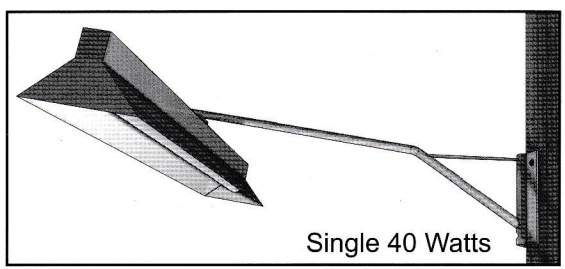

AMCO LOW-COST OUTDOOR BARANGAY FLUORESCENT LAMP

Single 20 Watts

Single 40 Watts

MODEL NO.
1142 W/ BRACKET
1142B W/O BRACKET

MODEL NO.
1144 W/ BRACKET
1144B W/O BRACKET

Single 20 Watts

Double 20 Watts

MODEL NO.
1150-I

MODEL NO.
1152-I

Single 40 Watts

Double 40 Watts

MODEL NO.
1151 W/ BRACKET
1151B W/O BRACKET

MODEL NO.
1155 W/ BRACKET
1155B W/O BRACKET