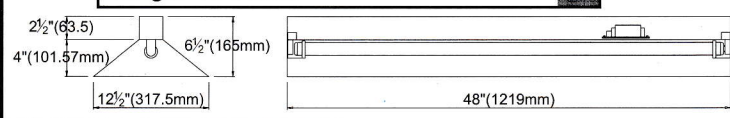

Single 40 Watts

MODEL NO.
1151 W/ BRACKET
1151B W/O BRACKET

MODEL NO.
1155 W/ BRACKET
1155B W/O BRACKET