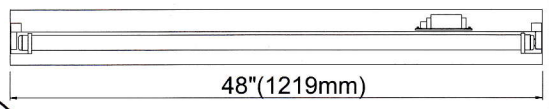

AMCO LOW-COST OUTDOOR BARANGAY FLUORESCENT LAMP

Single 20 Watts

Single 40 Watts

MODEL NO.
1142 W/ BRACKET
1142B W/O BRACKET

MODEL NO.
1144 W/ BRACKET
1144B W/O BRACKET

Single 20 Watts

Double 20 Watts

MODEL NO.
1150-I

MODEL NO.
1152-I

Single 40 Watts

Double 40 Watts

MODEL NO.
1151 W/ BRACKET
1151B W/O BRACKET

MODEL NO.
1155 W/ BRACKET
1155B W/O BRACKET