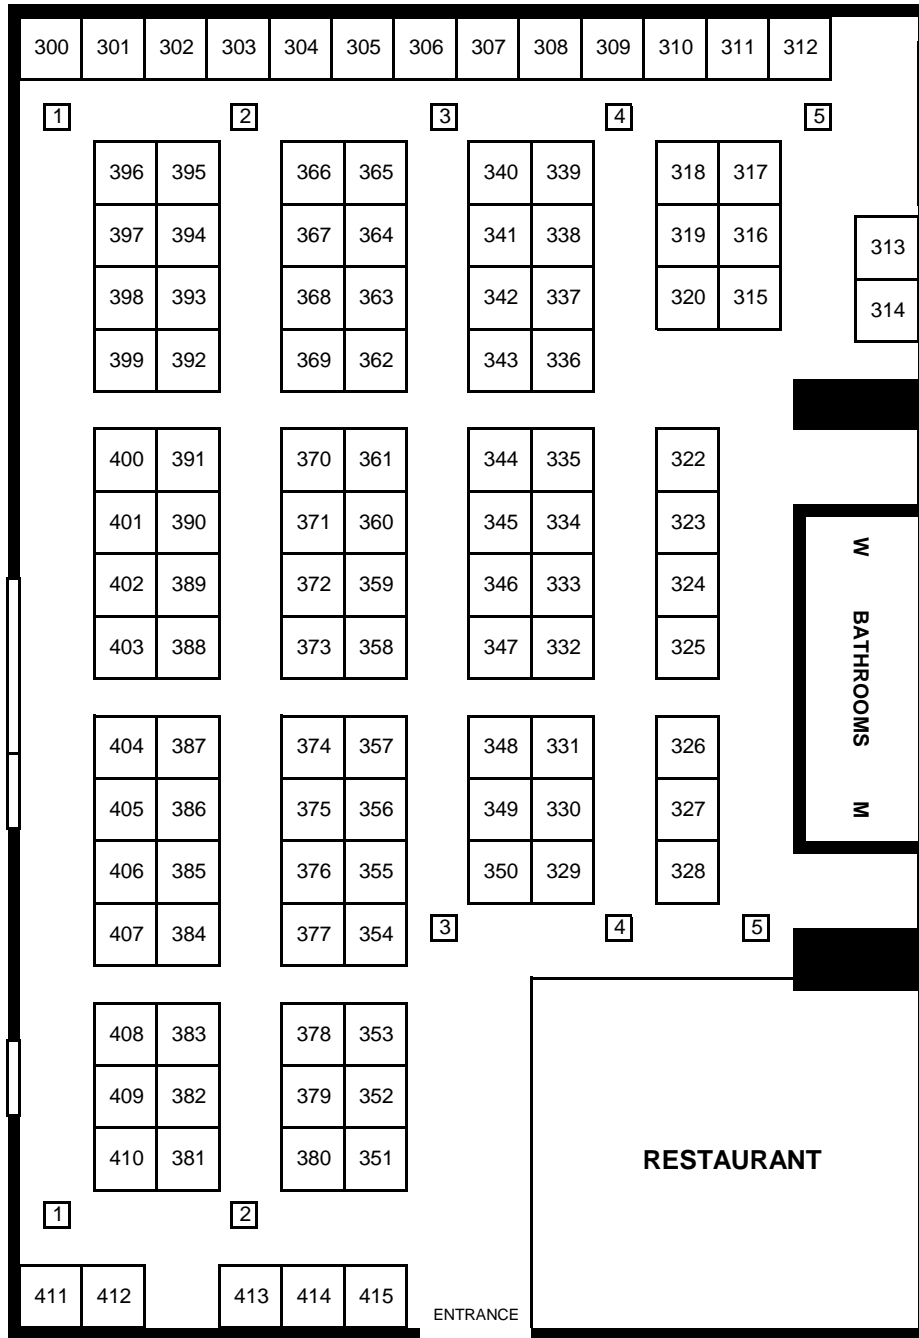

MAGIC PLACE BUILDING

4H HALL

4-H HALL BUILDING

TO MAGIC PLACE
BUILDING

LOBBY
ENTRANCE

ENTRANCE

MAP DOES NOT DEPICT ACTUAL
DIMENSIONS, PLACEMENT OF BOOTHS
OR BOOTH SIZES

FFA