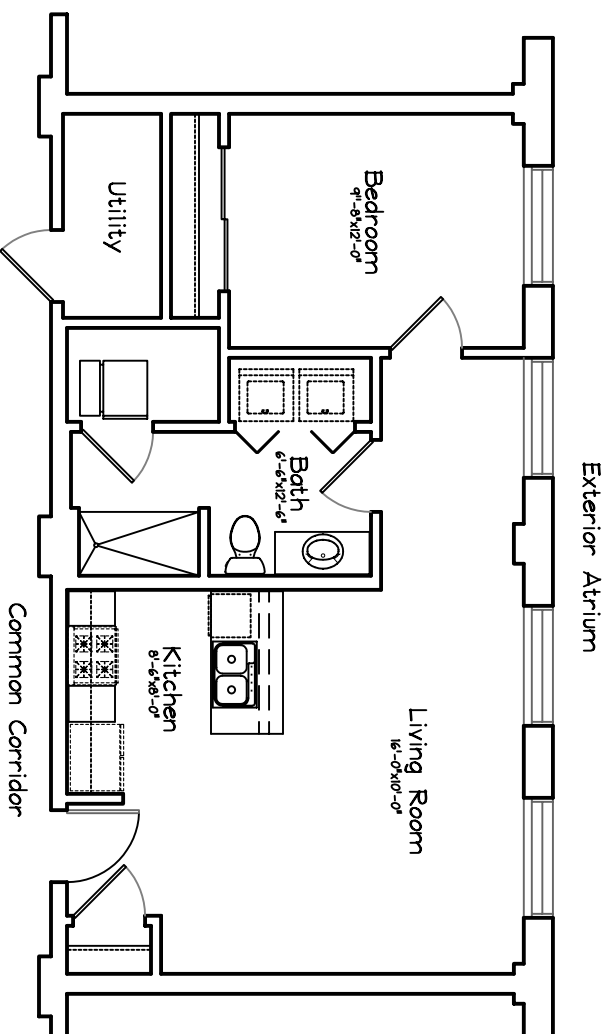

PLANKINTON LOFT APARTMENTS - 5th FLOOR

Unit #514 = 680 sq ft
One Bedroom, 1 Bath

Scale : 1/8" = 1'-0"

Square Footage taken from center of corridor/party walls
to exterior of furred walls.