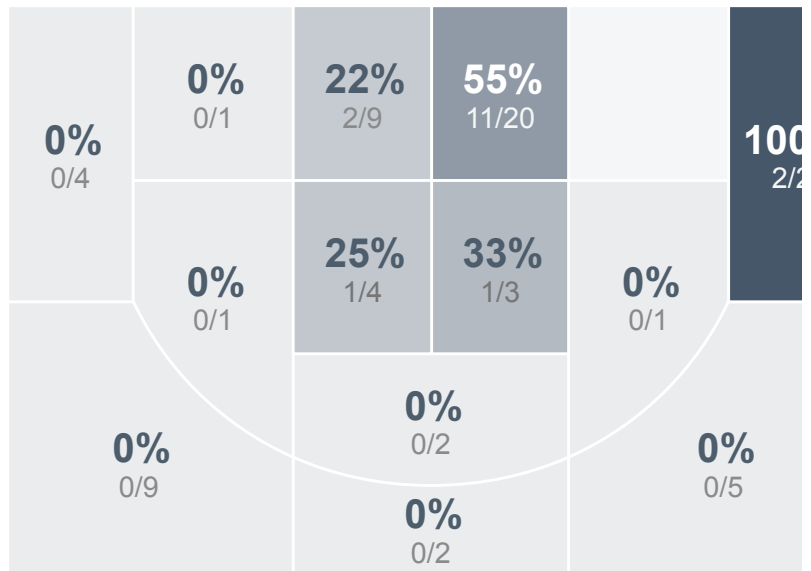

Box Score Report

Girls' Varsity Basketball vs Century High School - Feb 13, 2018 - L 44-49

Period Stats

Team	1	2	Final
LHS	28	16	44
CHS	26	23	49

Run Graph

Team Stats

	LHS	CHS
Field Goal %	29.8%	27.0%
Effective Field Goal %	31.6%	28.6%
2FG Made/Attempted	15/42	15/41
2FG%	35.7%	36.6%
3FG Made/Attempted	2/15	2/22
3FG%	13.3%	9.1%
FT Made/Attempted	8/12	13/21
Free Throw Percentage	66.7%	61.9%
Points Per Possession	0.61	0.66
Transition Points	16	8
Points Off Turnovers	10	14
Second Chance Points	8	10
Points in the Paint	26	30
Offensive Rebounds	9	16
Defense Rebounds	32	31
Assists	2	8
Deflections	5	5
Steals	9	8
Blocks	2	3
Turnovers	18	17
Personal Fouls	17	12
Charges Taken	LH9	CH9

Girls' Varsity Basketball

Century High School

Girls' Varsity Basketball's Player Stats

Name	Pts	FG	3FG	FT	+/-	MINS	OREB	DREB	AST	DEFL	STL	BLK	TO	FOUL
 Unknown Athlete	0	0/1	0/0	0/0	-	-	0	0	0	0	0	0	0	0
#10 Ashley Hulm	13	6/10	0/1	1/3	-3	22	2	7	0	0	1	0	2	3
#11 Kailey Weigel	0	0/4	0/1	0/0	+1	25	0	2	0	1	1	0	0	3
#12 Mac Boone	0	0/2	0/1	0/0	-4	10	1	1	0	0	2	0	0	2
#13 Alexis Dressler	7	3/7	1/2	0/0	+3	27	0	6	0	0	2	0	5	3
#15 Taryn Allmaras	6	1/9	0/2	4/4	-3	28	2	4	1	2	2	2	5	3
#20 Whitney Thomas	10	3/12	1/4	3/4	-3	28	1	6	1	0	1	0	1	1
#32 Ashton Sagaser	4	2/6	0/2	0/1	-7	11	1	3	0	0	0	0	0	1
#35 Arianna Berryhill	4	2/6	0/2	0/0	-9	19	0	2	0	2	0	0	5	1