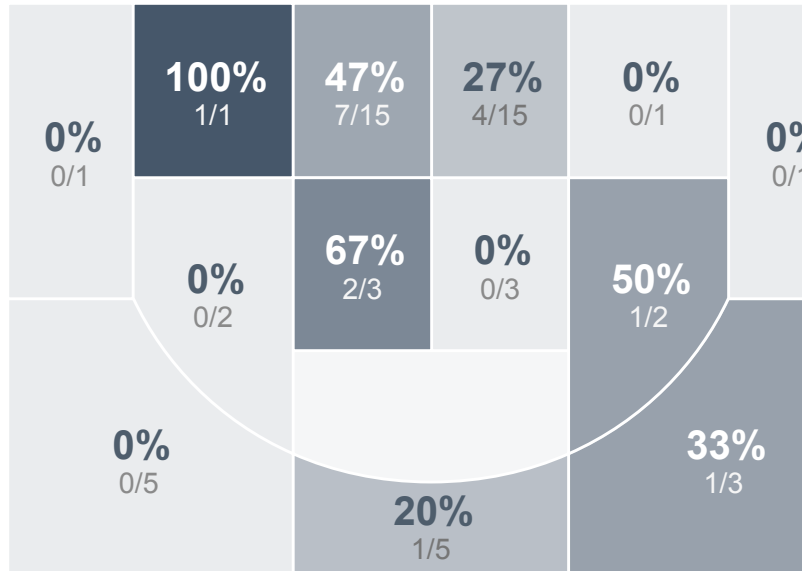

Box Score Report

Girls' Varsity Basketball vs Century High School - Feb 13, 2018 - L 44-49

Period Stats

Team	1	2	Final
LHS	28	16	44
CHS	26	23	49

Run Graph

Team Stats

	LHS	CHS
Field Goal %	29.8%	27.0%
Effective Field Goal %	31.6%	28.6%
2FG Made/Attempted	15/42	15/41
2FG%	35.7%	36.6%
3FG Made/Attempted	2/15	2/22
3FG%	13.3%	9.1%
FT Made/Attempted	8/12	13/21
Free Throw Percentage	66.7%	61.9%
Points Per Possession	0.61	0.66
Transition Points	16	8
Points Off Turnovers	10	14
Second Chance Points	8	10
Points in the Paint	26	30
Offensive Rebounds	9	16
Defense Rebounds	32	31
Assists	2	8
Deflections	5	5
Steals	9	8
Blocks	2	3
Turnovers	18	17
Personal Fouls	17	12
Charges Taken	LH9	CH9

Girls' Varsity Basketball

Century High School

Girls' Varsity Basketball's Player Stats

Name	Pts	FG	3FG	FT	+/-	MINS	OREB	DREB	AST	DEFL	STL	BLK	TO	FOUL
 Unknown Athlete	0	0/1	0/0	0/0	-	-	0	0	0	0	0	0	0	0
#10 Ashley Hulm	13	6/10	0/1	1/3	-3	22	2	7	0	0	1	0	2	3
#11 Kailey Weigel	0	0/4	0/1	0/0	+1	25	0	2	0	1	1	0	0	3
#12 Mac Boone	0	0/2	0/1	0/0	-4	10	1	1	0	0	2	0	0	2
#13 Alexis Dressler	7	3/7	1/2	0/0	+3	27	0	6	0	0	2	0	5	3
#15 Taryn Allmaras	6	1/9	0/2	4/4	-3	28	2	4	1	2	2	2	5	3
#20 Whitney Thomas	10	3/12	1/4	3/4	-3	28	1	6	1	0	1	0	1	1
#32 Ashton Sagaser	4	2/6	0/2	0/1	-7	11	1	3	0	0	0	0	0	1
#35 Arianna Berryhill	4	2/6	0/2	0/0	-9	19	0	2	0	2	0	0	5	1