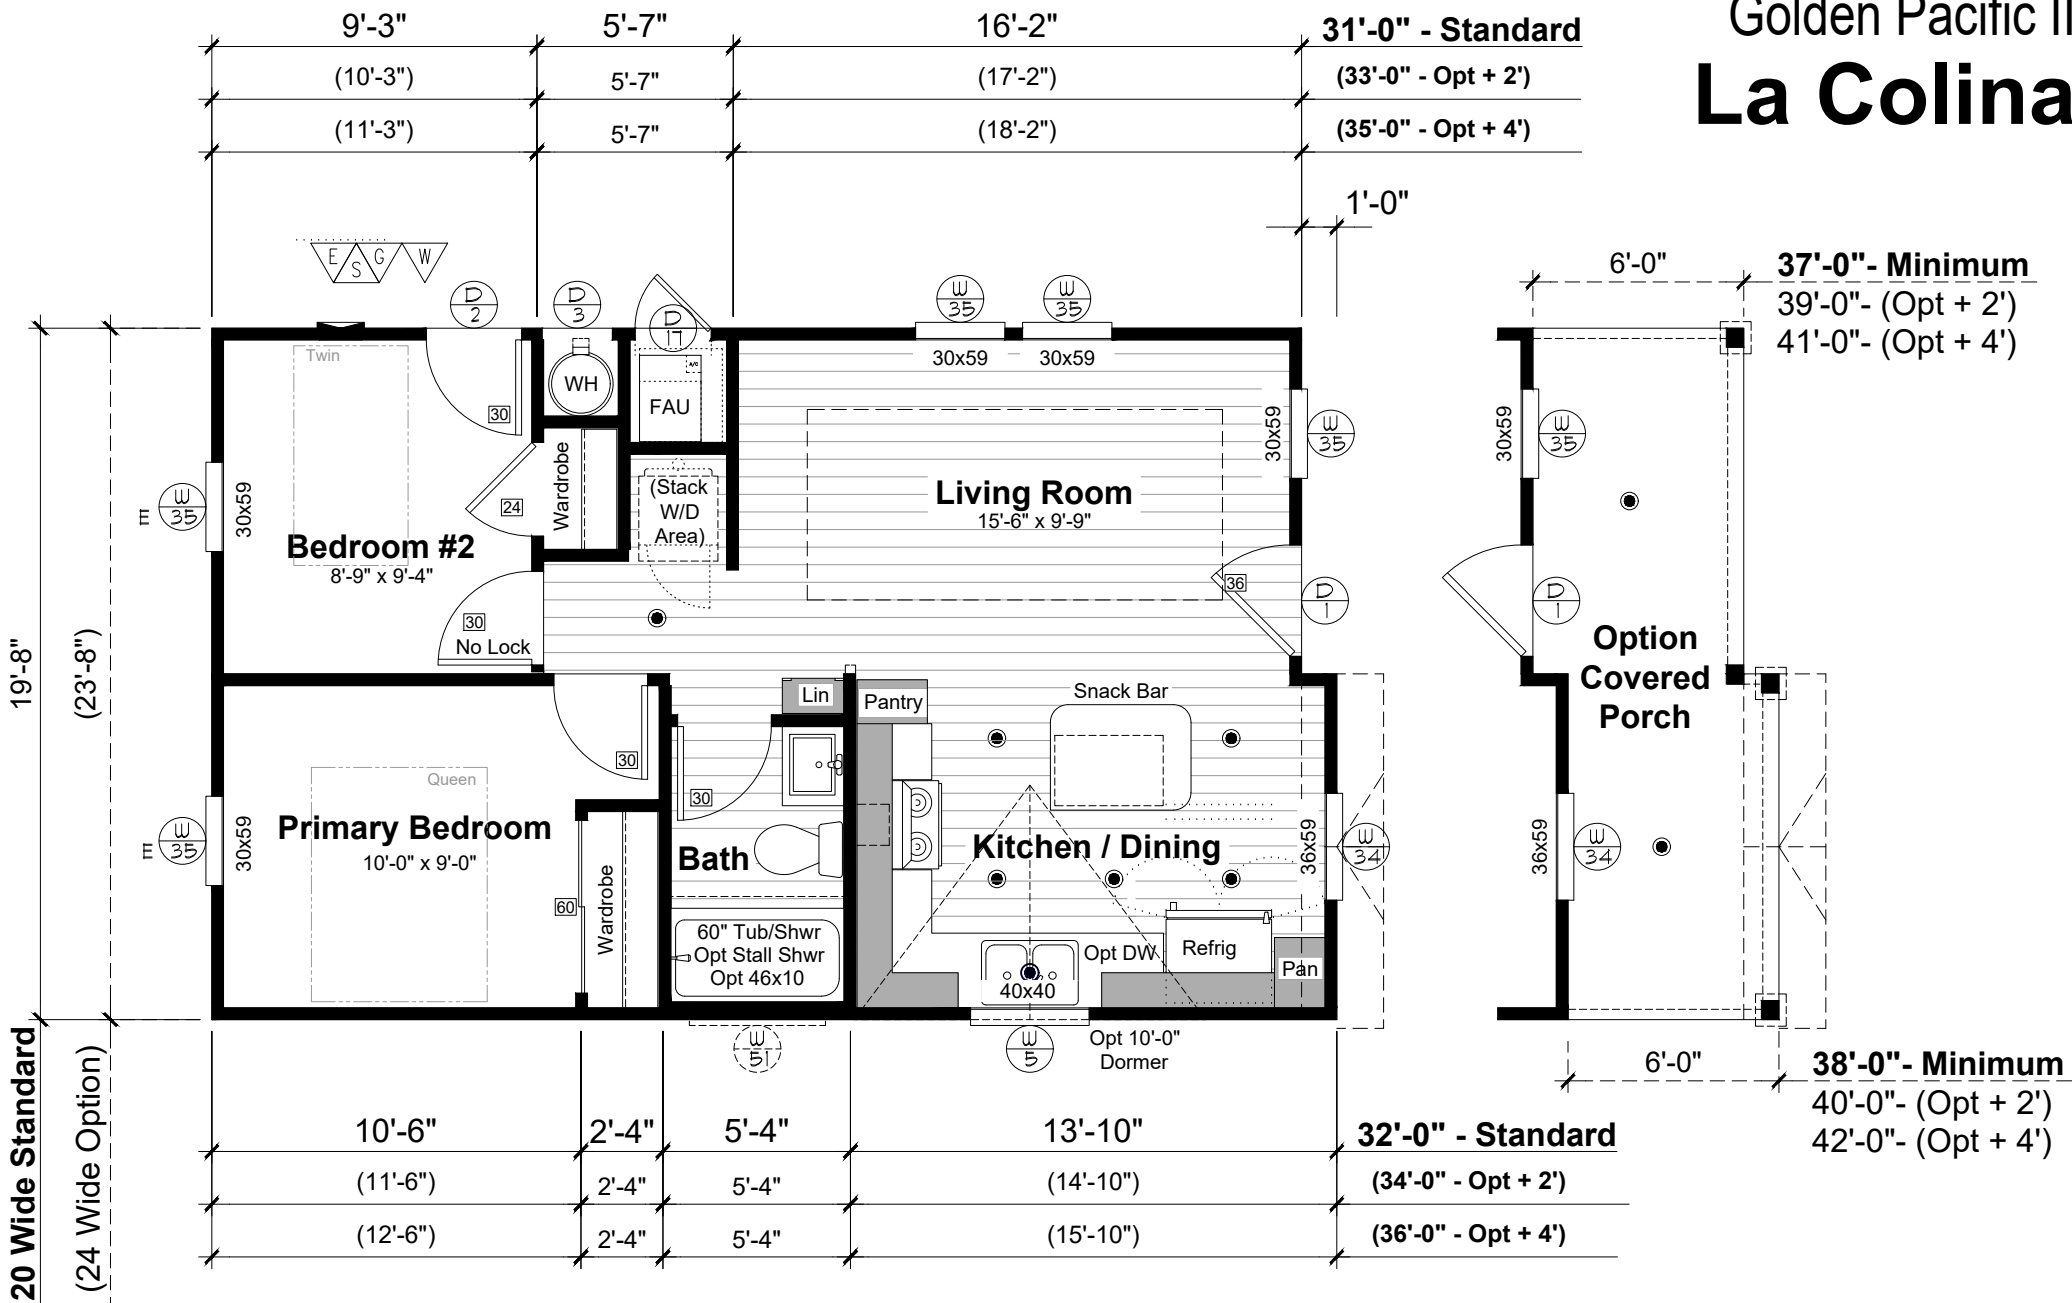

# Golden Pacific II La Colina

20 Wide  
Square Footage  
20x32 = 620 Sq. Ft.  
20x34 = 660 Sq. Ft.  
20x36 = 699 Sq. Ft.

24 Wide  
Square Footage  
24x32 = 746 Sq. Ft.  
24x34 = 794 Sq. Ft.  
24x36 = 841 Sq. Ft.

MHC Community Floorplan  
**GPII-2032-2B**  
(3.2) 08.01.21 dh