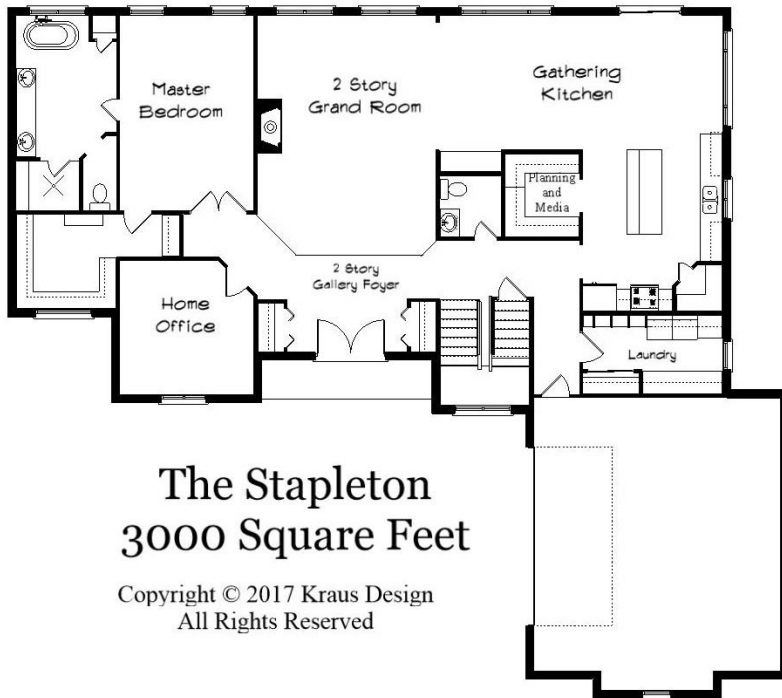

## Design + Build = Your Best Value

**The Stapleton**  
**3000 Square Feet**

Copyright © 2017 Kraus Design  
All Rights Reserved

Option 4 Bed 2-1/2 Bath

The **Kraus** Company  
DESIGN BUILD

248-972-5549

Customizable Plan  
to Meet Your Needs

# Your Land Your Style Your Home Your Way

Design + Build = Your Best Value

**The Stapleton**  
**3000 Square Feet**

Copyright © 2017 Kraus Design  
All Rights Reserved

Option 4 Bed 2-1/2 Bath

The **Kraus** Company  
DESIGN BUILD