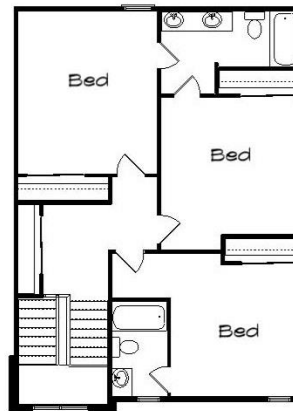

## Design + Build = Your Best Value

**The Stapleton**  
**3000 Square Feet**

Copyright © 2017 Kraus Design  
All Rights Reserved

Option 4 Bed 2-1/2 Bath

The **Kraus** Company  
DESIGN BUILD

248-972-5549

Customizable Plan  
to Meet Your Needs

# Your Land Your Style Your Home Your Way

Design + Build = Your Best Value

**The Stapleton**  
**3000 Square Feet**

Copyright © 2017 Kraus Design  
All Rights Reserved

Option 4 Bed 2-1/2 Bath

The **Kraus** Company  
DESIGN BUILD