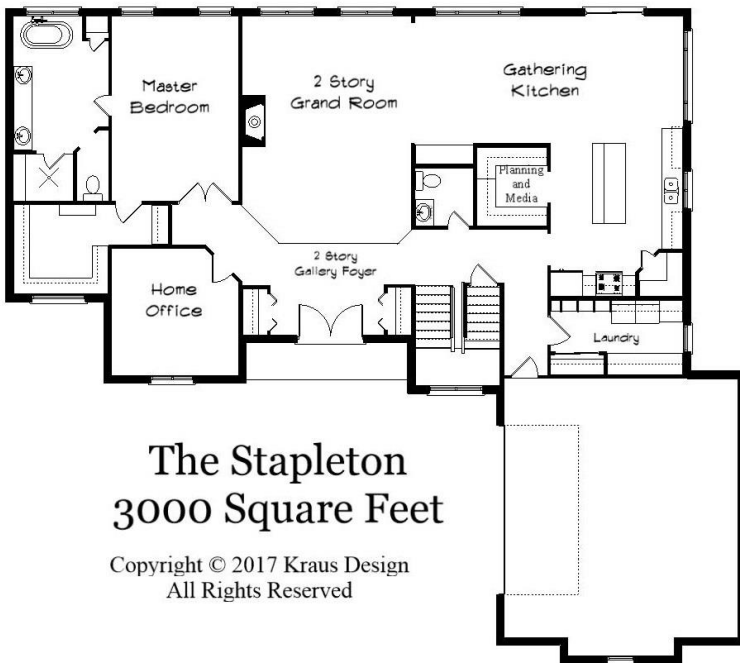

## Design + Build = Your Best Value

**The Stapleton**  
**3000 Square Feet**

Copyright © 2017 Kraus Design  
All Rights Reserved

Option 4 Bed 2-1/2 Bath

The **Kraus** Company  
DESIGN BUILD

248-972-5549

Customizable Plan  
to Meet Your Needs

# Your Land Your Style Your Home Your Way

Design + Build = Your Best Value

**The Stapleton**  
**3000 Square Feet**

Copyright © 2017 Kraus Design  
All Rights Reserved

Option 4 Bed 2-1/2 Bath

The **Kraus** Company  
DESIGN BUILD