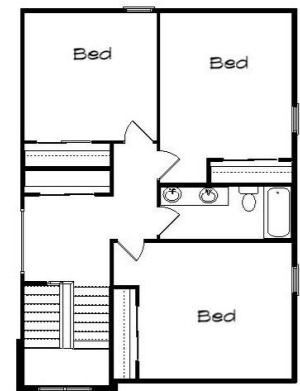

## Design + Build = Your Best Value

**The Stapleton**  
**3000 Square Feet**

Copyright © 2017 Kraus Design  
All Rights Reserved

Option 4 Bed 2-1/2 Bath

The **Kraus** Company  
DESIGN BUILD

248-972-5549

Customizable Plan  
to Meet Your Needs

# Your Land Your Style Your Home Your Way

Design + Build = Your Best Value

**The Stapleton**  
**3000 Square Feet**

Copyright © 2017 Kraus Design  
All Rights Reserved

Option 4 Bed 2-1/2 Bath

The **Kraus** Company  
DESIGN BUILD