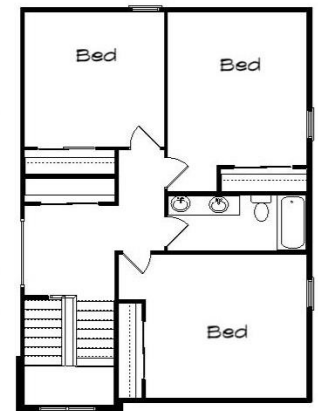

## Design + Build = Your Best Value

**The Stapleton**  
**3000 Square Feet**

Copyright © 2017 Kraus Design  
All Rights Reserved

Option 4 Bed 2-1/2 Bath

The **Kraus** Company  
DESIGN BUILD

248-972-5549

Customizable Plan  
to Meet Your Needs

# Your Land Your Style Your Home Your Way

Design + Build = Your Best Value

**The Stapleton**  
**3000 Square Feet**

Copyright © 2017 Kraus Design  
All Rights Reserved

Option 4 Bed 2-1/2 Bath

The **Kraus** Company  
DESIGN BUILD