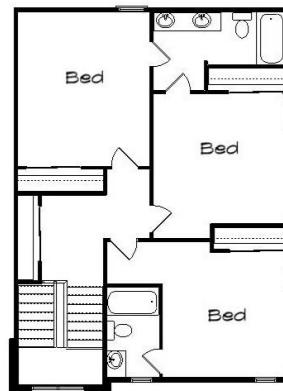

## Design + Build = Your Best Value

**The Stapleton**  
**3000 Square Feet**

Copyright © 2017 Kraus Design  
All Rights Reserved

Option 4 Bed 2-1/2 Bath

The **Kraus** Company  
DESIGN BUILD

248-972-5549

Customizable Plan  
to Meet Your Needs

# Your Land Your Style Your Home Your Way

Design + Build = Your Best Value

**The Stapleton**  
**3000 Square Feet**

Copyright © 2017 Kraus Design  
All Rights Reserved

Option 4 Bed 2-1/2 Bath

The **Kraus** Company  
DESIGN BUILD