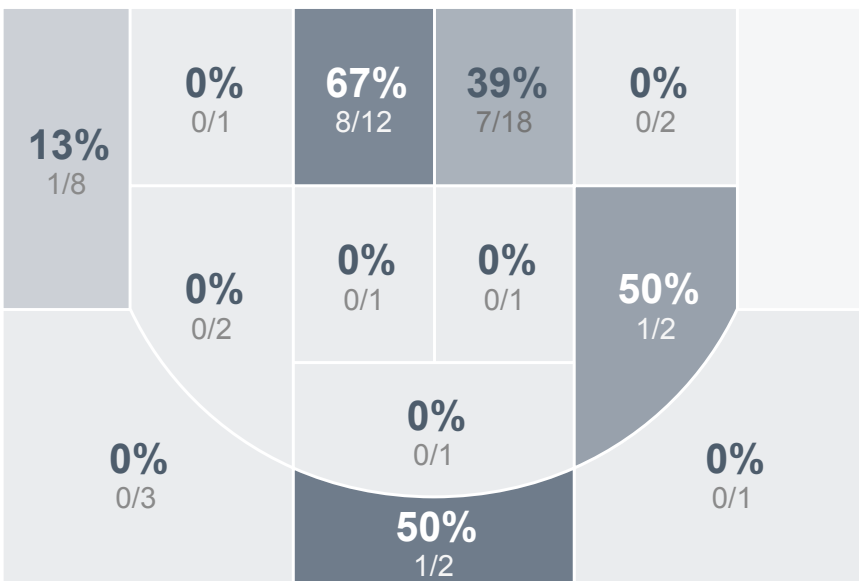

St. Mary's Central High School