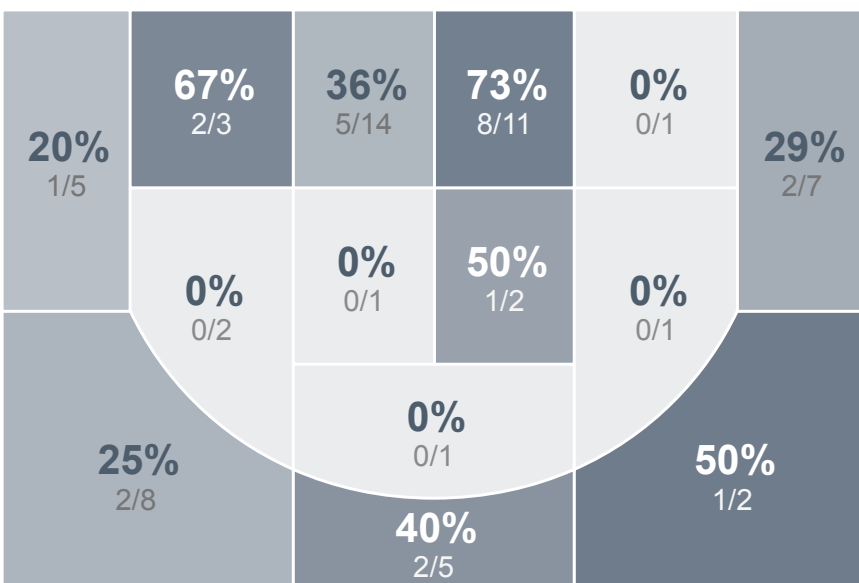

Boys' Varsity Basketball