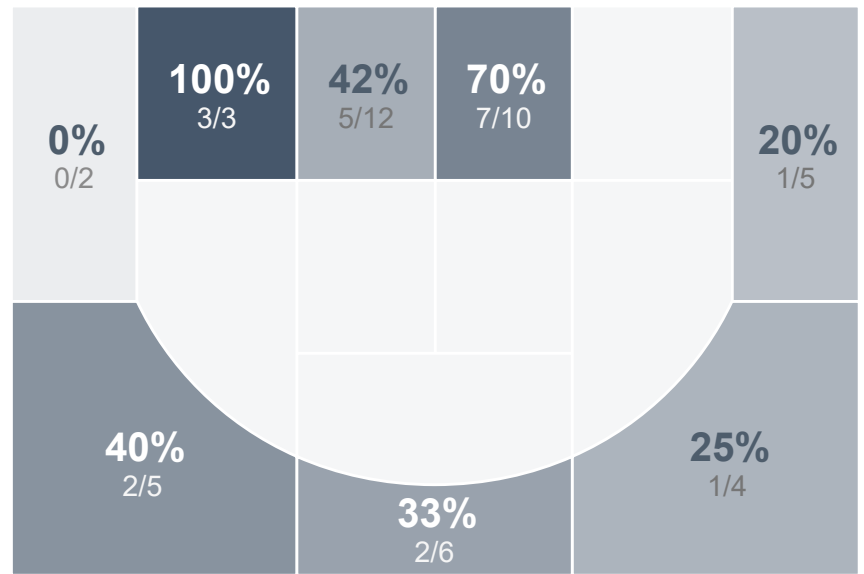

Century Patriots Girls Basketball