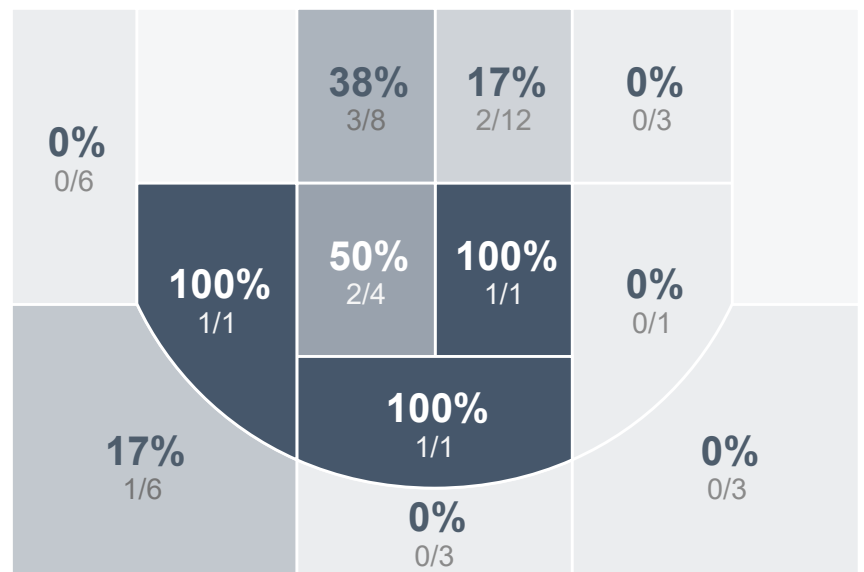

Box Score Report

CHS vs Bismarck - Jan 20, 2023 - W 63-34

Period Stats

Team	1	2	Final
CHS	30	33	63
BHS	22	12	34

Run Graph

Team Stats

	CHS	BHS
Field Goal %	44.7%	22.4%
Effective Field Goal %	51.1%	23.5%
2FG Made/Attempted	15/25	10/31
2FG%	60.0%	32.3%
3FG Made/Attempted	6/22	1/18
3FG%	27.3%	5.6%
FT Made/Attempted	15/19	11/13
Free Throw Percentage	78.9%	84.6%
Points Per Possession	1.05	0.58
Transition Points	2	2
Points Off Turnovers	11	6
Second Chance Points	13	6
Points in the Paint	24	16
Offensive Rebounds	11	10
Defense Rebounds	25	13
Assists	14	6
Deflections	14	11
Steals	7	6
Blocks	2	0
Turnovers	15	13
Personal Fouls	13	16
Charges Taken	0	0

Century Patriots Girls Basketball

Bismarck High School

Century Patriots Girls Basketball's Player Stats

Name	Pts	FG	3FG	FT	+/-	MINS	OREB	DREB	AST	DEFL	STL	BLK	TO	FOUL	CHG
#2 Logan Nissley	19	7/14	2/5	3/5	+ 24	34	4	5	1	5	3	0	3	2	0
#3 Eden Fridley	5	2/8	1/6	0/0	+ 22	35	1	8	6	1	1	1	4	1	0
#5 Zoie Austin	0	0/2	0/0	0/0	+ 29	29	1	2	1	3	1	1	3	3	0
#10 Abby Fosland	0	0/0	0/0	0/0	+ 1	3	0	0	1	0	0	0	0	0	0
#11 Ziah GreyBull	5	2/6	1/5	0/0	+ 12	24	2	2	3	0	0	0	0	3	0
#12 Londyn Dschaak	2	1/1	0/0	0/0	+ 1	3	0	0	0	2	1	0	0	0	0
#13 Bergan Kinnebrew	21	4/7	2/5	11/12	+ 20	33	0	3	2	1	0	0	3	0	0
#14 Ashlyn Buchholz	2	1/3	0/1	0/0	+ 9	8	1	0	0	0	0	0	0	0	0
#25 Emma Guthmiller	2	1/2	0/0	0/0	+ 4	3	1	1	0	0	0	0	0	1	0
#33 Erika Lee	7	3/4	0/0	1/2	+ 23	24	1	4	0	2	1	0	2	3	0