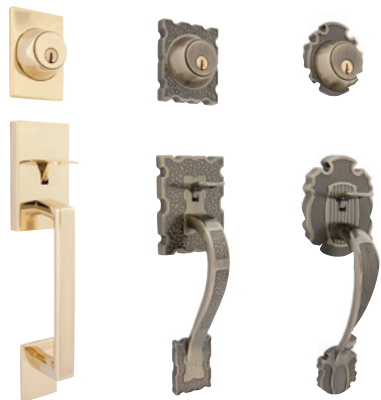

LOW PROFILE BRASS DEADBOLTS, ENTRANCE HANDLESETS & PATIO BOLTS

LOW PROFILE BRASS SINGLE CYLINDER DEADBOLTS

2-1/4" DOOR EXTENSION KIT

- Distinctive hardware for fine homes
- Standard door prep and installation
- Solid brass cylinder, housing, collar and rosette
- Hardened steel bolt
- Heavy gauge steel understrike and brass trim strike shipped with every deadbolt
- Includes latch and strike plate
- For 1-3/8" to 1-3/4" doors with 2-3/4" backset
- Requires 1-1/2" crossbore
- SC1 keyway standard, WR5 keyway available by special order
- Uses extension kit for 2-1/4" doors

#### 40 & 46 SERIES

- For doors 1-3/8" to 1-3/4"
- Adjustable backset 2-3/8" or 2-3/4"
- 1" throw solid brass deadbolt
- Reinforced with hardened anti-saw rod
- Revolving cylinder collar
- Key locking outside, turnbutton locking inside
- Centre to centre: Early American & Park Avenue: 8-5/8", Frankfort & Grenada: 5-7/8"

#### 41 SERIES

- Dummy for inactive leaf of double doors

**MB40EA MB3**  
Early American

**40EA11P**  
Early American

**40EA15A W**  
Early American

**MB40PA MB3**  
Park Avenue

**40GR5**  
Grenada

**40FR 5**  
Frankfort

**46ME 11P**  
Metropolitan

**46PL15W**  
Plantation

**46MOUNT**

MFG #	DESIGN	FINISH	FUNCTION	KEYWAY	EZ #
40EA5K	Early American	Antique Brass	2 Piece	KW1	009843
40EA11P W	Early American	Venetian Bronze	2 Piece	WR5	091356
40EA15A W	Early American	Antique Nickel	2 Piece	WR5	078928
40EA15W	Early American	Satin Nickel	2 Piece	WR5	082756
40EA MB3S	Early American	Millennium Brass	2 Piece	SC1	068831
40EA MB3W	Early American	Millennium Brass	2 Piece	WR5	068819
40FR5K KD	Frankfort	Antique Brass	2 Piece	KW1	009844
40GR5K KD	Grenada	Antique Brass	2 Piece	KW1	035997
40PA15W	Park Avenue	Satin Nickel	2 Piece	WR5	091359
40PA MB3W	Park Avenue	Millennium Brass	2 Piece	WR5	091361
41EA MB3	Early American	Millennium Brass	Dummy	—	074309