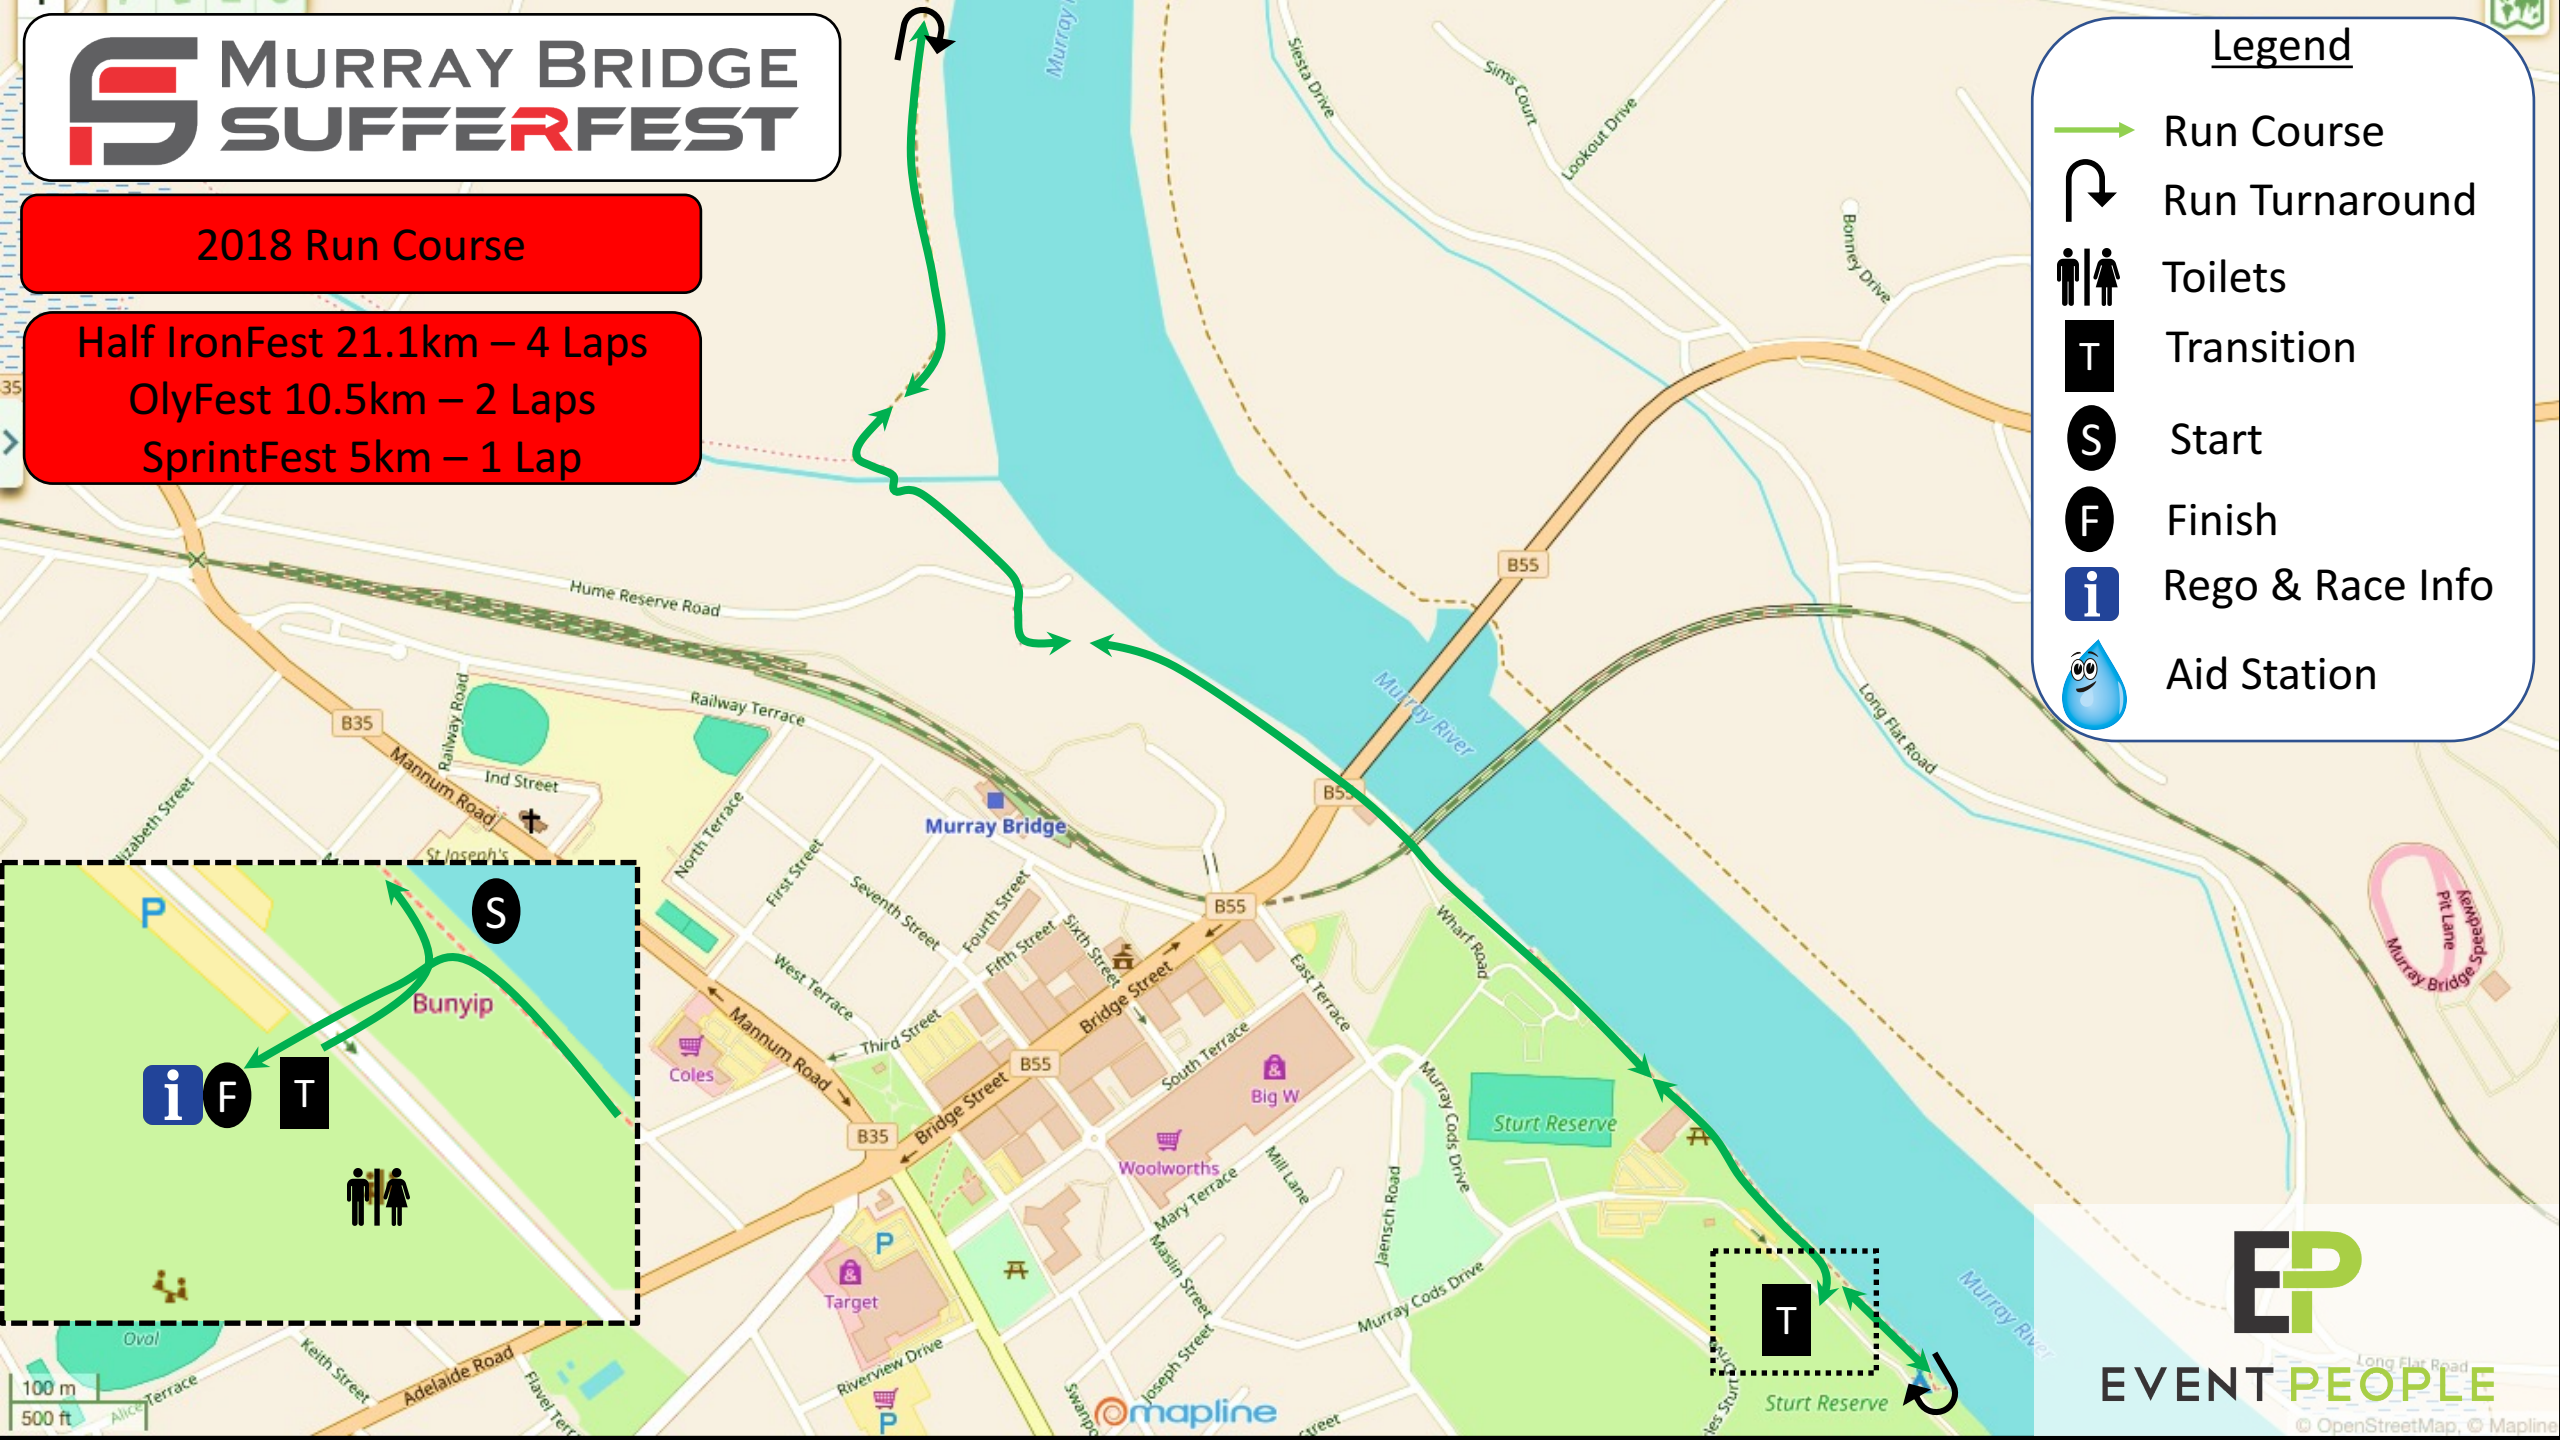

MURRAY BRIDGE SUFFERFEST

2018 Run Course

Half IronFest 21.1km – 4 Laps

OlyFest 10.5km – 2 Laps

SprintFest 5km – 1 Lap

Legend

-  Run Course
-  Run Turnaround
-  Toilets
-  Transition
-  Start
-  Finish
-  Rego & Race Info
-  Aid Station

EVENT PEOPLE

© OpenStreetMap, © Mapline