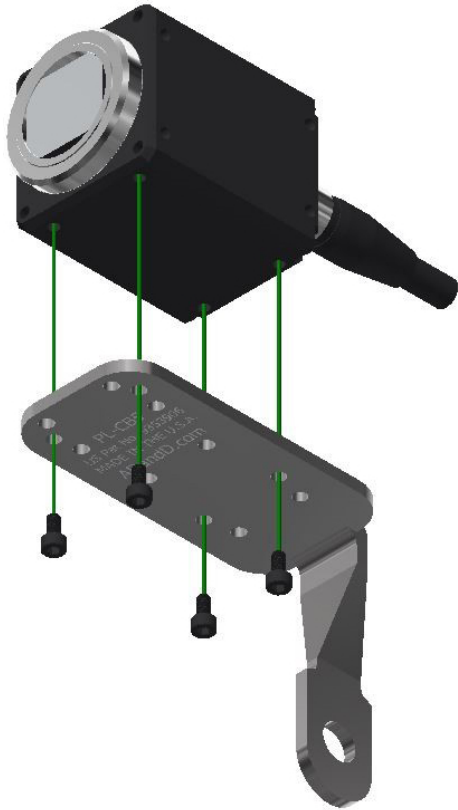

ADandD P/N PL-CB5

Mounting for Keyence CA-HX500 C/M Camera

Mounts with included (4) S.H.C.S - M3-0.5mm X 6mm 18-8SS

Sample Setup Application