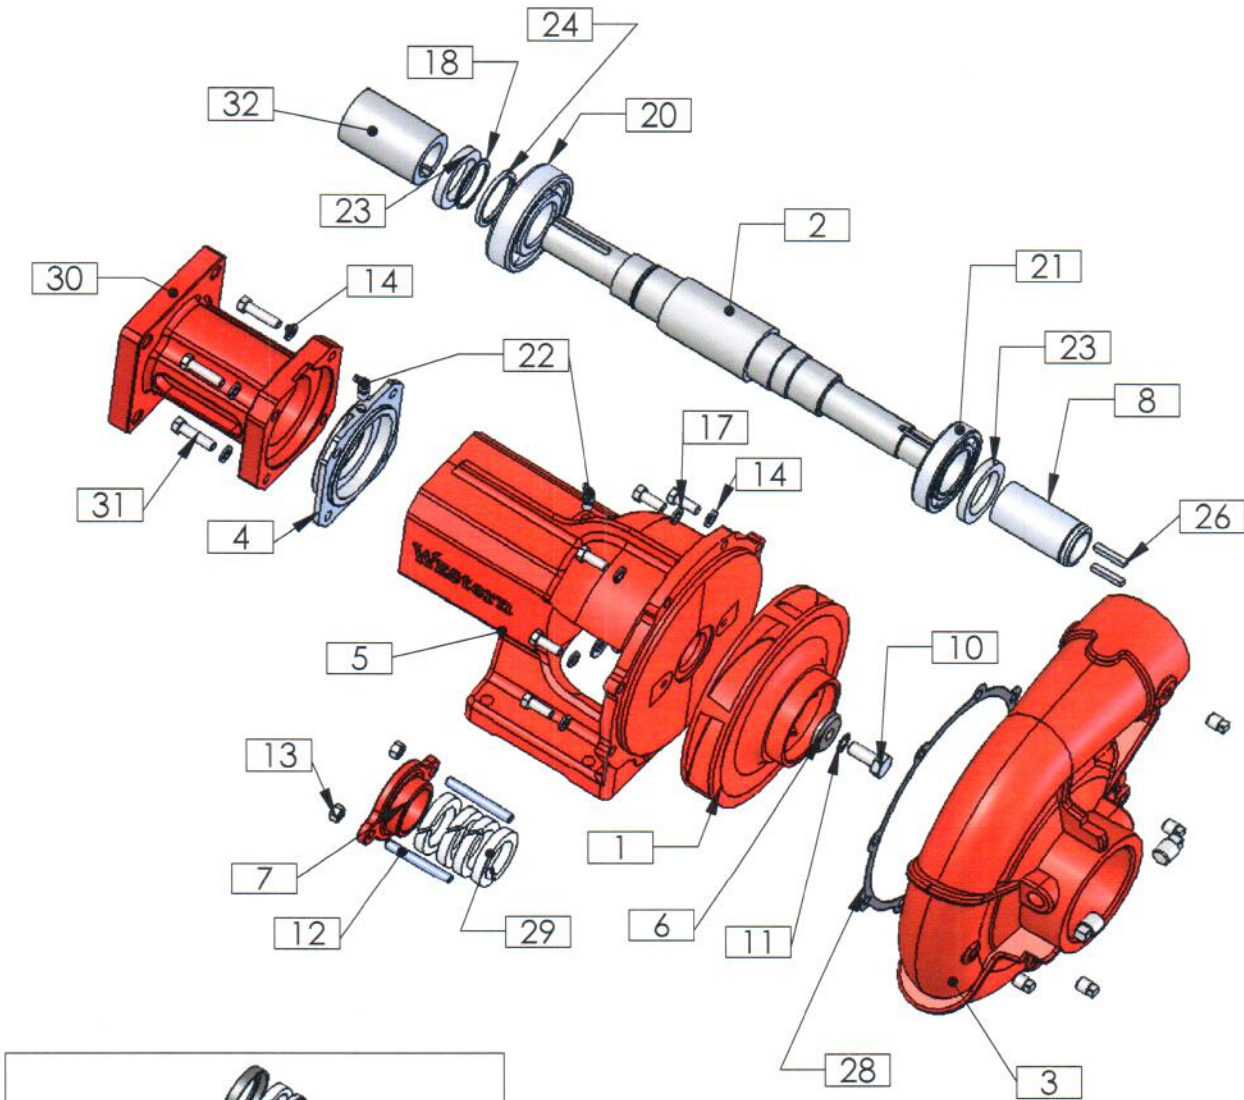

Western Pumps

XS-9 Series - Hydraulic Drive Parts Diagram 3x4x9/6x8x9

Mechanical Seal Pump
Replace Packing Parts
7,12,13,29

Western Pumps, LLC
P.O. Box 1562
Clovis, CA 93613
(559) 292-9100

XS-9 Series Pump Parts Listing

Models: 3x4x9, 6x8x9 - Hydraulic Driven B fit 7/8" & C fit 1-1/4"

Draw ID	Pump Model	Component ID	Component Description	Qty Needed
1	349MCC-Hxxx	M-01-IM001-01	Impeller CCW - 349M	1
	349MCW-Hxxx	M-01-IM003-01	Impeller CW - 349M	1
	689HCW-FSxx	M-02-IM005-01	Impeller CW - 689H	1
2	349Mxx-Hxxx	M-01-SH001-01	Shaft - 349M	1
	689HCW-Hxxx	M-02-SH004-01	Shaft - 689H	1
3	349MCW-HxxP	M-01-VL001-01	Volute CW - 349M - NPT	1
	349MCC-HxxP	M-01-VL003-01	Volute CCW - 349M - NPT	1
	349MCC-HxxV	M-01-VL005-01	Volute CCW - 349M - Vic	1
	349MCW-HxxV	M-01-VL007-01	Volute CW - 349M - Vic	1
	689HCW-FSxx	M-02-VL009-01	Volute CW - 689H - Flange	1
4	All	M-05-SR001-01	Hydraulic Mount Seal Retainer	1
5	xx9xxx-HxPx	M-05-BF001-01	Bearing Frame - 9 Packing	1
	xx9xxx-HxSx	M-05-BF003-01	Bearing Frame - 9 Seal	1
6	All	M-05-IW001-01	Washers - 1.75 SS Heavy	1
7	All	M-05-PG001-01	Packing Gland - 349M/689H	1
8	All	M-05-WS001-01	Shaft Wear Sleeve - 349M/689H	1
9	All	P-00-00003-01	Slinger - 1.75	1
10	All	P-00-00006-01	Bolts - 1/2-13 x 1-1/2 SS	1
11	All	P-00-00007-01	Washers - 1/2 Star SS	1
12	All	P-00-00012-01	Studs - 3/8-16 x 3	2
13	All	P-00-00013-01	Nuts - 3/8-16 Flanged	2
14	All	P-00-00014-01	Washers - 3/8 Locking	12
15	All	P-00-00016-01	Pipe Plugs - 1/4	4
16	All	P-00-00018-01	Pipe Plugs - 1/2	2
17	All	P-00-00020-01	Bolts - 3/8-16 x 1-1/4	8
18	All	P-00-00021-01	Snap Ring - 1.969	1
19	All	P-00-00022-01	Snap Ring - 1.750 SS	1
20	All	P-00-00024-01	Bearings - Input Side	1
21	All	P-00-00025-01	Bearings - Impeller Side	1
22	All	P-00-00026-01	Grease Fittings - 1/8 NPT	2
23	All	P-00-00027-01	Grease Seals	2
24	All	P-00-00028-01	Thrust Ring - 1.972	1
25	All	P-00-00030-01	Key - 3/8 x 1.75	1
26	349Mxx-Hxxx	P-01-00029-01	Key - Impeller - 349M	2
	689HCW-FSxx	P-00-00062-01	Key - Impeller	2
27	All	P-05-00008-01	Mechanical Seal - 349M/689H	1
28	All	P-05-00036-01	Gasket - Volute - 349M/689H	1
29	All	S-05-00009-01	Packing Set - 3/8 - 349M/689H	1
30	xx9xxx-HBxx	K-05-00047-01	"B" Hydraulic Motor Mount - 7/8" Shaft	1
	xx9xxx-HCxx	K-05-00048-01	"C" Hydraulic Motor Mount - 1-1/4" Shaft	1
31	All	P-00-00073-01	Bolts - 3/8-16 x 2	4
32	xx9xxx-HBxx	P-00-00045-01	"B" Hydraulic Shaft Coupler - 7/8" Shaft	1
	xx9xxx-HCxx	P-00-00046-01	"C" Hydraulic Shaft Coupler - 1-1/4" Shaft	1
33	All	P-00-00075-01	Set Screws - 3/8-24 x 3/8	2