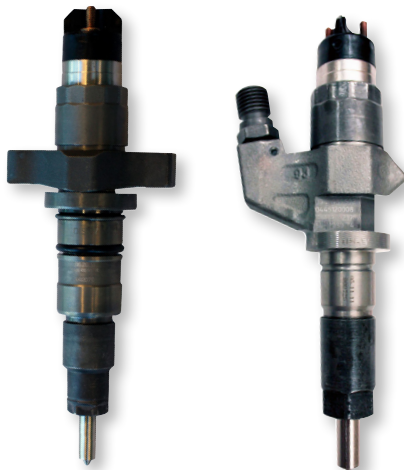

Miller Diesel, Inc.

Electronic Fuel Injectors Expanded Product Offering

Injectors For:

6.0L Power Stroke®
6.4L Power Stroke®
7.3L Power Stroke®
DT466E • DT530E
T444E

Injectors For:

CATERPILLAR®

Injectors For:

DURAMAX DIESEL

Injectors For:

John Deere 4.5L, 6.8L, 8.1L & more

CASE II
AGRICULTURE

JOHN DEERE

NEW HOLLAND
AGRICULTURE

Testing of Electronic Injectors Available

To Place an Order or for Additional Information Call 800-296-5931