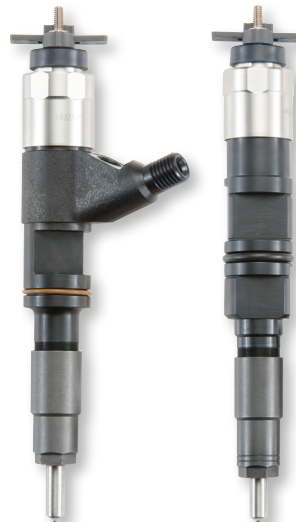

Miller Diesel, Inc.

Electronic Fuel Injectors Expanded Product Offering

Injectors For:

6.0L Power Stroke®
6.4L Power Stroke®
7.3L Power Stroke®
DT466E • DT530E
T444E

Injectors For:

CATERPILLAR®

Injectors For:

DURAMAX DIESEL

Injectors For:

John Deere 4.5L, 6.8L, 8.1L & more

CASE II
AGRICULTURE

JOHN DEERE

NEW HOLLAND
AGRICULTURE

Testing of Electronic Injectors Available

To Place an Order or for Additional Information Call 800-296-5931