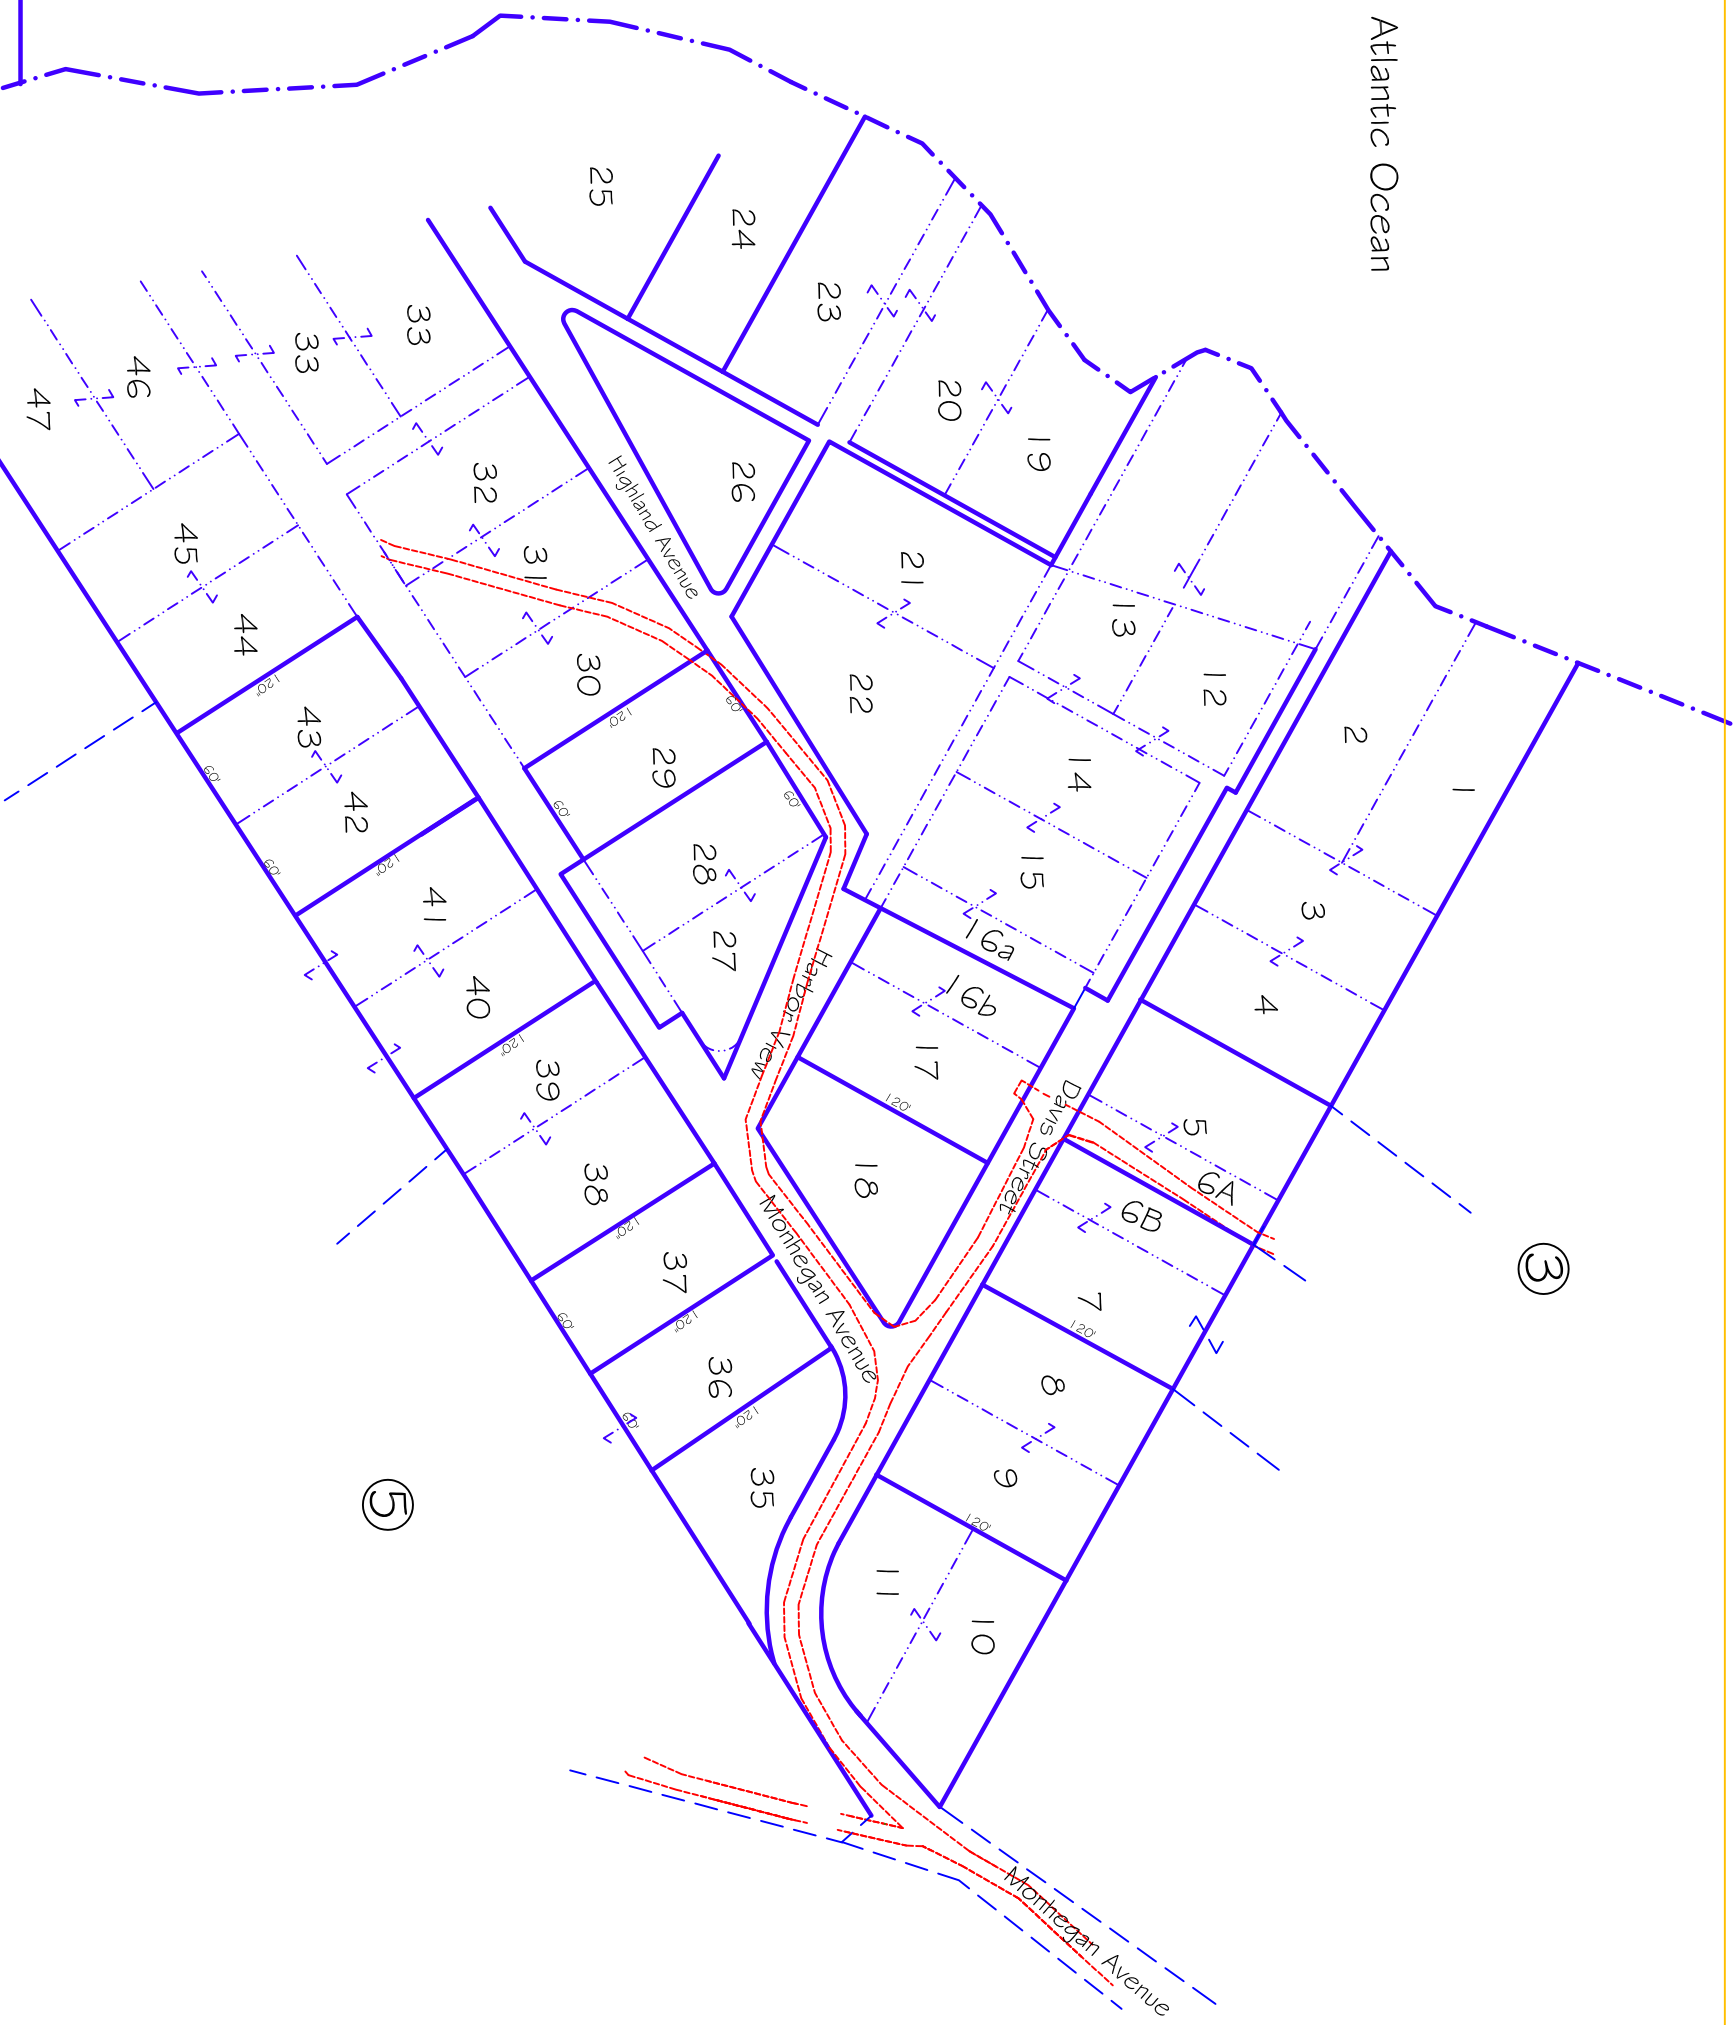

Atlantic Ocean

Atlantic Ocean

- Legend**
- Lot Number
 - Lot Line
 - Adjacent Lot Line
 - Interior Lot Line
 - Common Ownership
 - Approximate Water Line
 - Adjacent Sheet No.

For Assessment Purposes
Not to be used for conveyances

Locus Map

Section
4

Monhegan Plantation

Lincoln County, Maine

Prepared by
Falla # Sons Land Surveys, Inc.
Palermo, ME
Last revised 2012