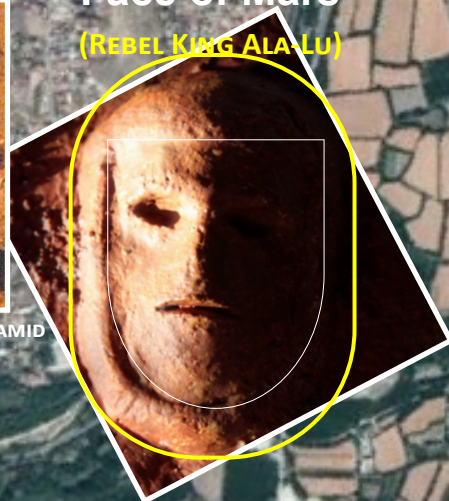

THE DEVIL FACE OF LAODICEA

The purpose of this illustration is to cautiously suggest that the entire square mile configuration of the ancient city of Laodicea appears to depict the 'face of the Devil' when the entire site is rotated 45 degrees to the east and outlined. The right 'eye' would correlate to the Orion Star of Ori 28. This is the place that matches the Lesser Theater and in fact is orientated to configure the 'bottom of an eye'. The 'right eye' would correspond to the temple that matches the Star Alcyone of the Pleiades Star Cluster overlay. The other amazing overlay is that the core of the 3 main temples also constitutes the 7 total structures that corresponds to the Pleiades Star Cluster. The Pleiades in the orientation that it is corresponding to the various temple and structures would constitute the 'nose' on the 'face'. Based on this scale, the constellation of Orion the hippodrome would correspond to the position and length of Orion's 'Torch'. In this case, it could correspond to the 'ear' on the 'face'. This study thus suggests that the incorporation of the 'face' on the Laodicean plain is that of Ala-Lu or the Face of Mars. It would appear to have a 'flat top' and then pointed 'chin', which also serves to encrypt the 'All-Seeing' pyramid motif. There appears to be 2 'horns' that are protruding from the 'head'. The extent of the 'horns' would match the limit of the entire outline as it is fashioned on the Face of Mars. The 'face' is facing east as in other sites have it whereby the Sun rising cast its rays of light as to illuminate and shine off of the 'face' of what this study strongly suggests is that of Lucifer, encrypted.

CYDONIA MOTIF OF THE ALA-LU FACE OF MARS MAUSOLEUM

Lucifer

FALLEN ANOINTED CHERUB
TO HAVE BECOME SATAN

Face of Mars
(REBEL KING ALA-LU)

LAODICEA

(DEVIL PATTERN OF 'ALA-LU OF MARS')

1 mile or ~ 1776 yards

Image © 2019 DigitalGlobe
NEARLY AS BIG AS THE ACTUAL ONE ON MARS.