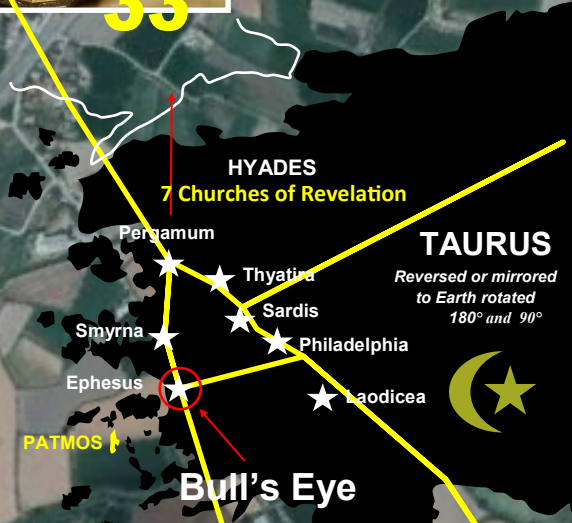

THE DEVIL FACE OF LAODICEA

The purpose of this illustration is to cautiously suggest that the entire square mile configuration of the ancient city of Laodicea appears to depict the 'face of the Devil' when the entire site is rotated 45 degrees to the east and outlined. The right 'eye' would correlate to the Orion Star of Ori 28. This is the place that matches the Lesser Theater and in fact is orientated to configure the 'bottom of an eye'. The 'right eye' would correspond to the temple that matches the Star Alcyone of the Pleiades Star Cluster overlay. The other amazing overlay is that the core of the 3 main temples also constitutes the 7 total structures that corresponds to the Pleiades Star Cluster. The Pleiades in the orientation that it is corresponding to the various temple and structures would constitute the 'nose' on the 'face'. Based on this scale, the constellation of Orion the hippodrome would correspond to the position and length of Orion's 'Torch'. In this case, it could correspond to the 'ear' on the 'face'. This study thus suggests that the incorporation of the 'face' on the Laodicean plain is that of Ala-Lu or the Face of Mars. It would appear to have a 'flat top' and then pointed 'chin', which also serves to encrypt the 'All-Seeing' pyramid motif. There appears to be 2 'horns' that are protruding from the 'head'. The extent of the 'horns' would match the limit of the entire outline as it is fashioned on the Face of Mars. The 'face' is facing east as in other sites have it whereby the Sun rising cast its rays of light as to illuminate and shine off of the 'face' of what this study strongly suggests is that of Lucifer, encrypted.

CYDONIA MOTIF OF THE ALA-LU FACE OF MARS MAUSOLEUM

Lucifer

FALLEN ANOINTED CHERUB
TO HAVE BECOME SATAN

Face of Mars
(REBEL KING ALA-LU)

LAODICEA