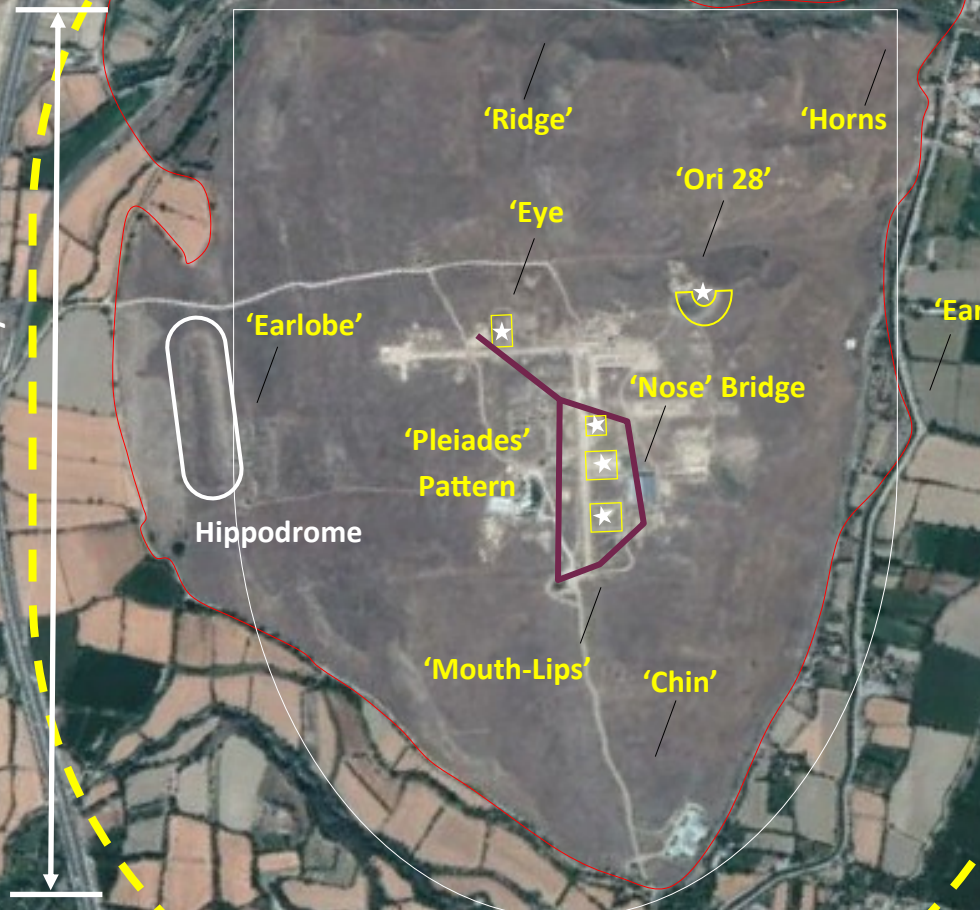

THE DEVIL FACE OF LAODICEA

The purpose of this illustration is to cautiously suggest that the entire square mile configuration of the ancient city of Laodicea appears to depict the 'face of the Devil' when the entire site is rotated 45 degrees to the east and outlined. The right 'eye' would correlate to the Orion Star of Ori 28. This is the place that matches the Lesser Theater and in fact is orientated to configure the 'bottom of an eye'. The 'right eye' would correspond to the temple that matches the Star Alcyone of the Pleiades Star Cluster overlay. The other amazing overlay is that the core of the 3 main temples also constitutes the 7 total structures that corresponds to the Pleiades Star Cluster. The Pleiades in the orientation that it is corresponding to the various temple and structures would constitute the 'nose' on the 'face'. Based on this scale, the constellation of Orion the hippodrome would correspond to the position and length of Orion's 'Torch'. In this case, it could correspond to the 'ear' on the 'face'. This study thus suggests that the incorporation of the 'face' on the Laodicean plain is that of Ala-Lu or the Face of Mars. It would appear to have a 'flat top' and then pointed 'chin', which also serves to encrypt the 'All-Seeing' pyramid motif. There appears to be 2 'horns' that are protruding from the 'head'. The extent of the 'horns' would match the limit of the entire outline as it is fashioned on the Face of Mars. The 'face' is facing east as in other sites have it whereby the Sun rising cast its rays of light as to illuminate and shine off of the 'face' of what this study strongly suggests is that of Lucifer, encrypted.

CYDONIA MOTIF OF THE ALA-LU FACE OF MARS MAUSOLEUM

Lucifer

FALLEN ANOINTED CHERUB
TO HAVE BECOME SATAN

Face of Mars
(REBEL KING ALA-LU)

LAODICEA

(DEVIL PATTERN OF 'ALA-LU OF MARS')

1 mile or ~ 1776 yards

Image © 2019 DigitalGlobe
NEARLY AS BIG AS THE ACTUAL ONE ON MARS.