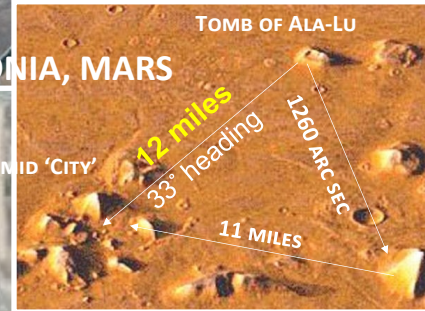

Exact mirror orientation as 'Orion' motif in Pergamon