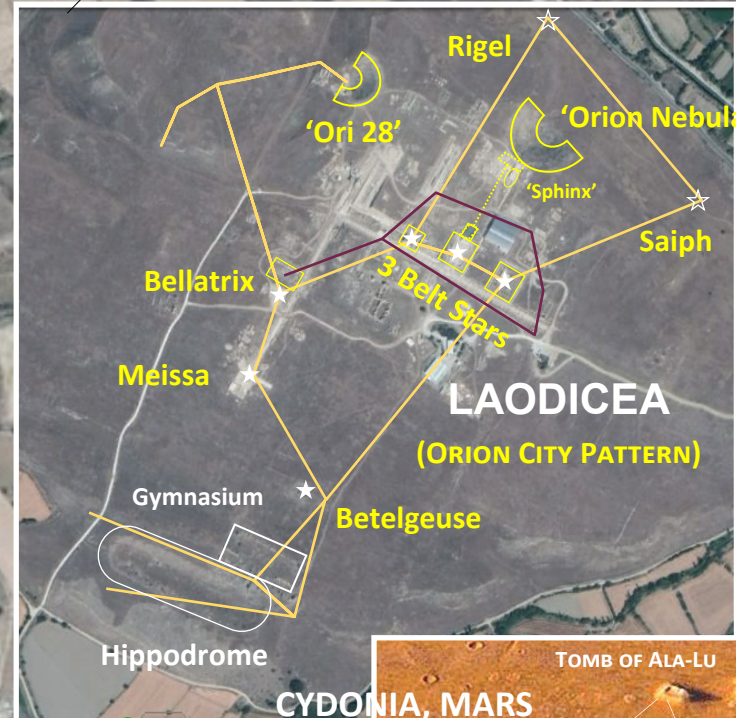

Exact mirror orientation as 'Orion' motif in Pergamon