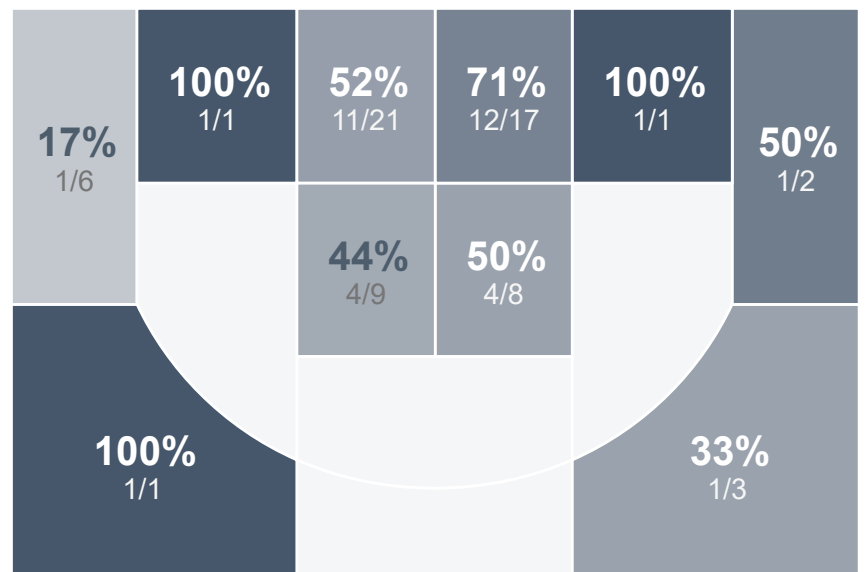

Mandan High School