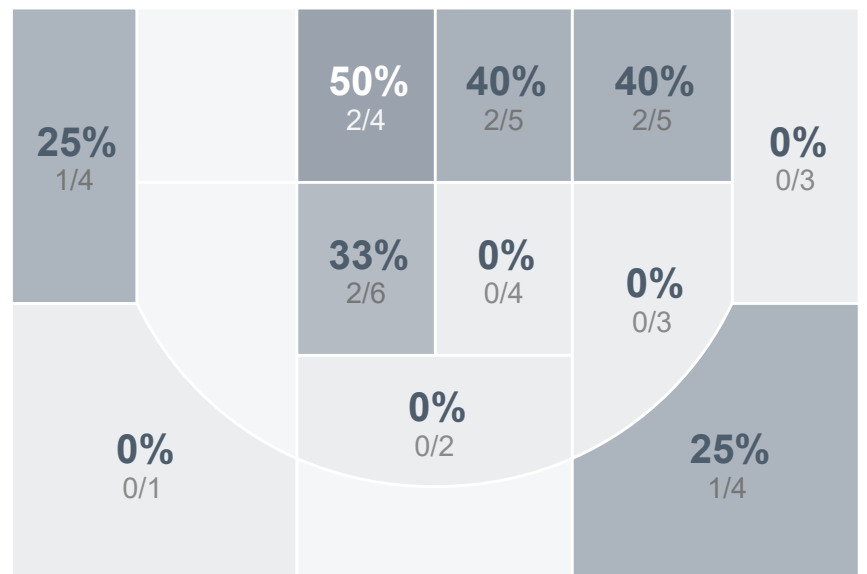

Girls' Varsity Basketball