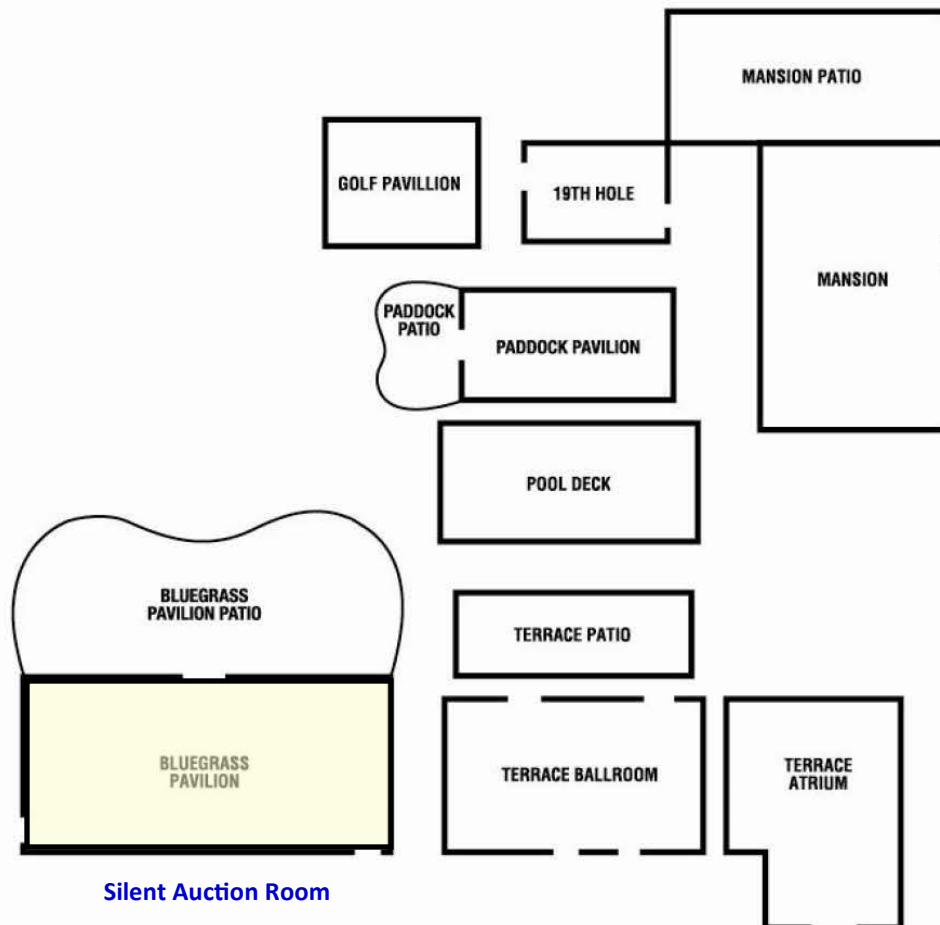

Floor Plan

SEVENTH FLOOR

Board Meeting Room

Silent Auction Room

Resort Map Key

Activities

- 1 Golf Pavilion
- 2 Bike Rentals
- 4 Golf Shop
- 7 1st Tee
- 11 Tennis & Basketball
- 13 Hot Tub
- 14 Fire Pit
- 15 Outdoor Pool
- 18 Spa Cabanas
- 22 The Spa at Griffin Gate
- 23 Indoor Pool & Hot Tub
- 24 Fitness Center
- 25 Concierge Lounge

Dining & Lounges

- 3 19th Hole
- 12 Top Deck
- 26 JW's Steakhouse
- 27 JW's Bar
- 29 Starbucks/Gift Shop

Important Locations

- 8 Electric Car Charges
- 28 Main Elevators
- 30 Front Desk
- 31 Business Center
- 32 Sales & Events Offices
- 33 Concierge Elevators
- 36 North Entrance Elevators

Meetings & Events

- 5 The Mansion
- 6 Mansion Patio
- 9 Paddock Patio
- 10 Paddock Pavilion
- 16 Bluegrass Patio
- 17 Bluegrass Pavilion
- 19 The Overlook
- 20 Terrace Ballroom
- 21 Terrace Atrium
- 34 Saxony, Calumet, Darby Dan, Dixiana, Lane's End
- 35 Ballroom Salons A-H

Can unload right at this door—
elevator right inside to go to guest
room floors.