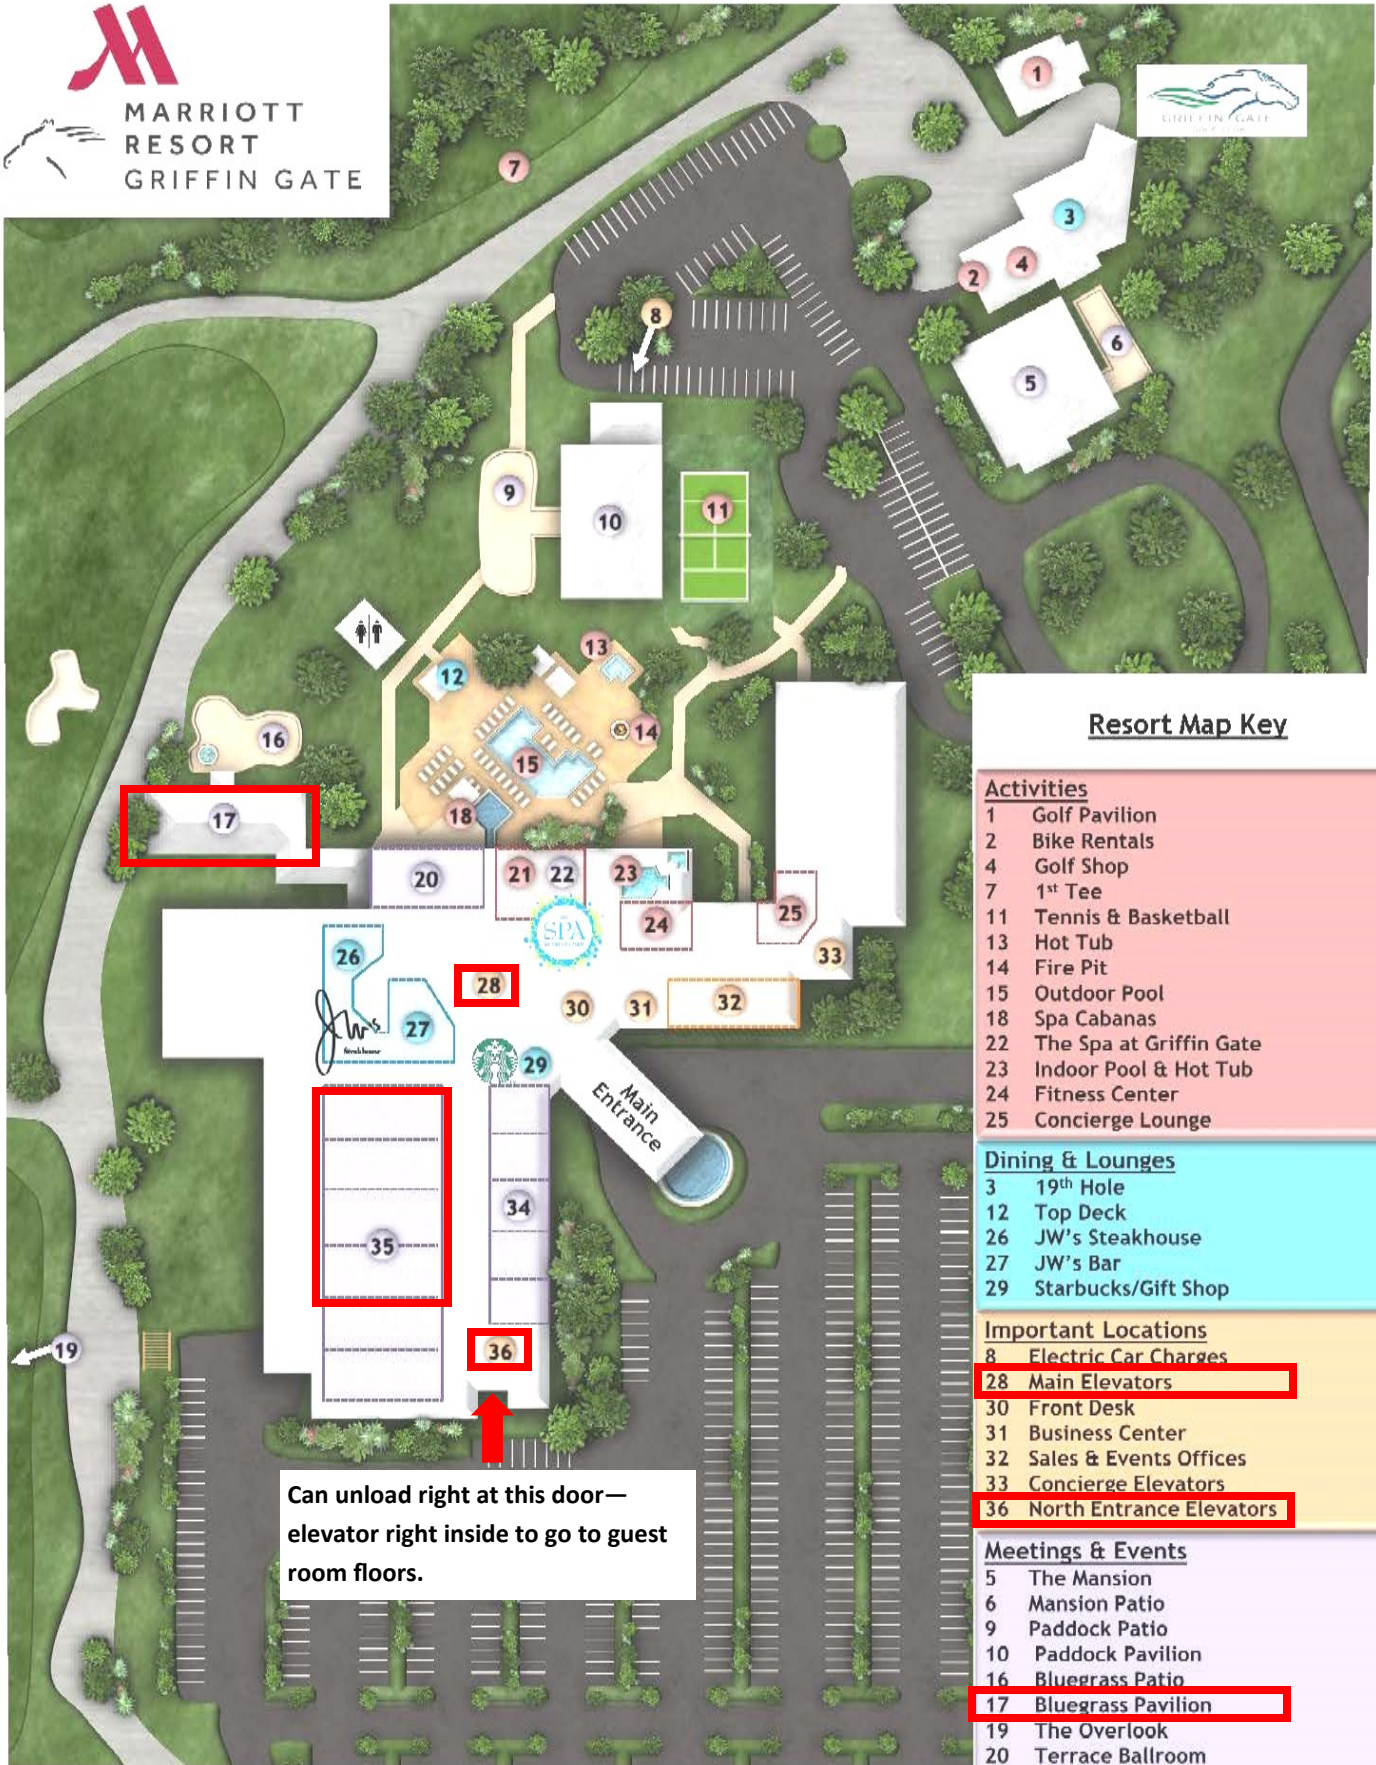

Floor Plan

SEVENTH FLOOR

Board Meeting Room

Silent Auction Room

Resort Map Key

Activities

- 1 Golf Pavilion
- 2 Bike Rentals
- 4 Golf Shop
- 7 1st Tee
- 11 Tennis & Basketball
- 13 Hot Tub
- 14 Fire Pit
- 15 Outdoor Pool
- 18 Spa Cabanas
- 22 The Spa at Griffin Gate
- 23 Indoor Pool & Hot Tub
- 24 Fitness Center
- 25 Concierge Lounge

Dining & Lounges

- 3 19th Hole
- 12 Top Deck
- 26 JW's Steakhouse
- 27 JW's Bar
- 29 Starbucks/Gift Shop

Important Locations

- 8 Electric Car Charges
- 28 Main Elevators
- 30 Front Desk
- 31 Business Center
- 32 Sales & Events Offices
- 33 Concierge Elevators
- 36 North Entrance Elevators

Meetings & Events

- 5 The Mansion
- 6 Mansion Patio
- 9 Paddock Patio
- 10 Paddock Pavilion
- 16 Bluegrass Patio
- 17 Bluegrass Pavilion
- 19 The Overlook
- 20 Terrace Ballroom
- 21 Terrace Atrium
- 34 Saxony, Calumet, Darby Dan, Dixiana, Lane's End
- 35 Ballroom Salons A-H

Can unload right at this door—
elevator right inside to go to guest
room floors.