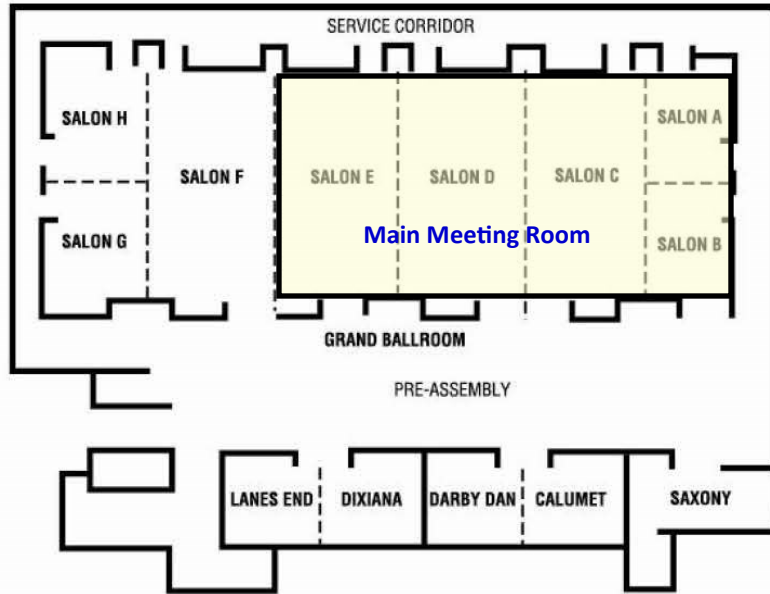

Floor Plan

SEVENTH FLOOR

Board Meeting Room

Silent Auction Room

Resort Map Key

Activities

- 1 Golf Pavilion
- 2 Bike Rentals
- 4 Golf Shop
- 7 1st Tee
- 11 Tennis & Basketball
- 13 Hot Tub
- 14 Fire Pit
- 15 Outdoor Pool
- 18 Spa Cabanas
- 22 The Spa at Griffin Gate
- 23 Indoor Pool & Hot Tub
- 24 Fitness Center
- 25 Concierge Lounge

Dining & Lounges

- 3 19th Hole
- 12 Top Deck
- 26 JW's Steakhouse
- 27 JW's Bar
- 29 Starbucks/Gift Shop

Important Locations

- 8 Electric Car Charges
- 28 Main Elevators
- 30 Front Desk
- 31 Business Center
- 32 Sales & Events Offices
- 33 Concierge Elevators
- 36 North Entrance Elevators

Meetings & Events

- 5 The Mansion
- 6 Mansion Patio
- 9 Paddock Patio
- 10 Paddock Pavilion
- 16 Bluegrass Patio
- 17 Bluegrass Pavilion
- 19 The Overlook
- 20 Terrace Ballroom
- 21 Terrace Atrium
- 34 Saxony, Calumet, Darby Dan, Dixiana, Lane's End
- 35 Ballroom Salons A-H

Can unload right at this door—
elevator right inside to go to guest
room floors.