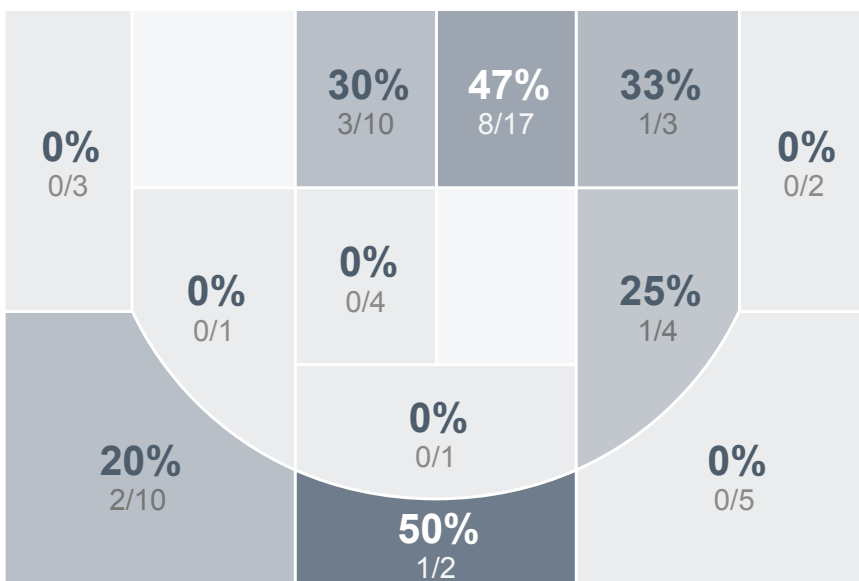

Williston High School