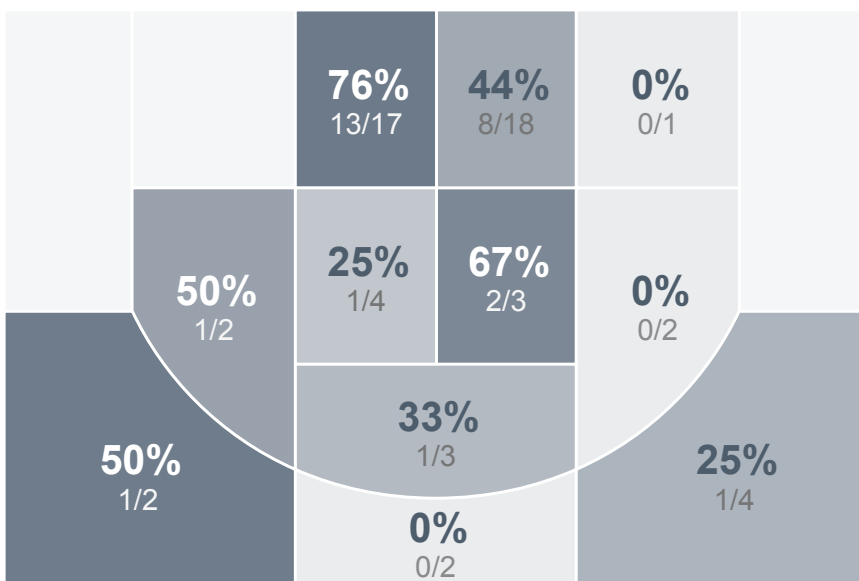

St. Mary's Central