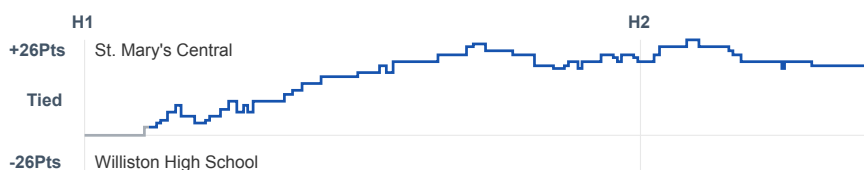

Box Score Report

SMCHS vs Williston - Dec 29, 2018 - W 67-44

Period Stats

Team	1	2	Final
SMCHS	45	22	67
WHS	25	19	44

Run Graph

Team Stats

	SMCHS	WHS
Field Goal %	48.3%	25.8%
Effective Field Goal %	50.0%	28.2%
2FG Made/Attempted	26/50	13/40
2FG%	52.0%	32.5%
3FG Made/Attempted	2/8	3/22
3FG%	25.0%	13.6%
FT Made/Attempted	9/12	9/12
Free Throw Percentage	75.0%	75.0%
Points Per Possession	0.86	0.58
Transition Points	10	4
Points Off Turnovers	16	13
Second Chance Points	11	9
Points in the Paint	48	22
Offensive Rebounds	10	12
Defense Rebounds	32	17
Assists	13	11
Deflections	5	7
Steals	15	9
Blocks	3	1
Turnovers	24	20
Personal Fouls	14	14
Charges Taken	0	2